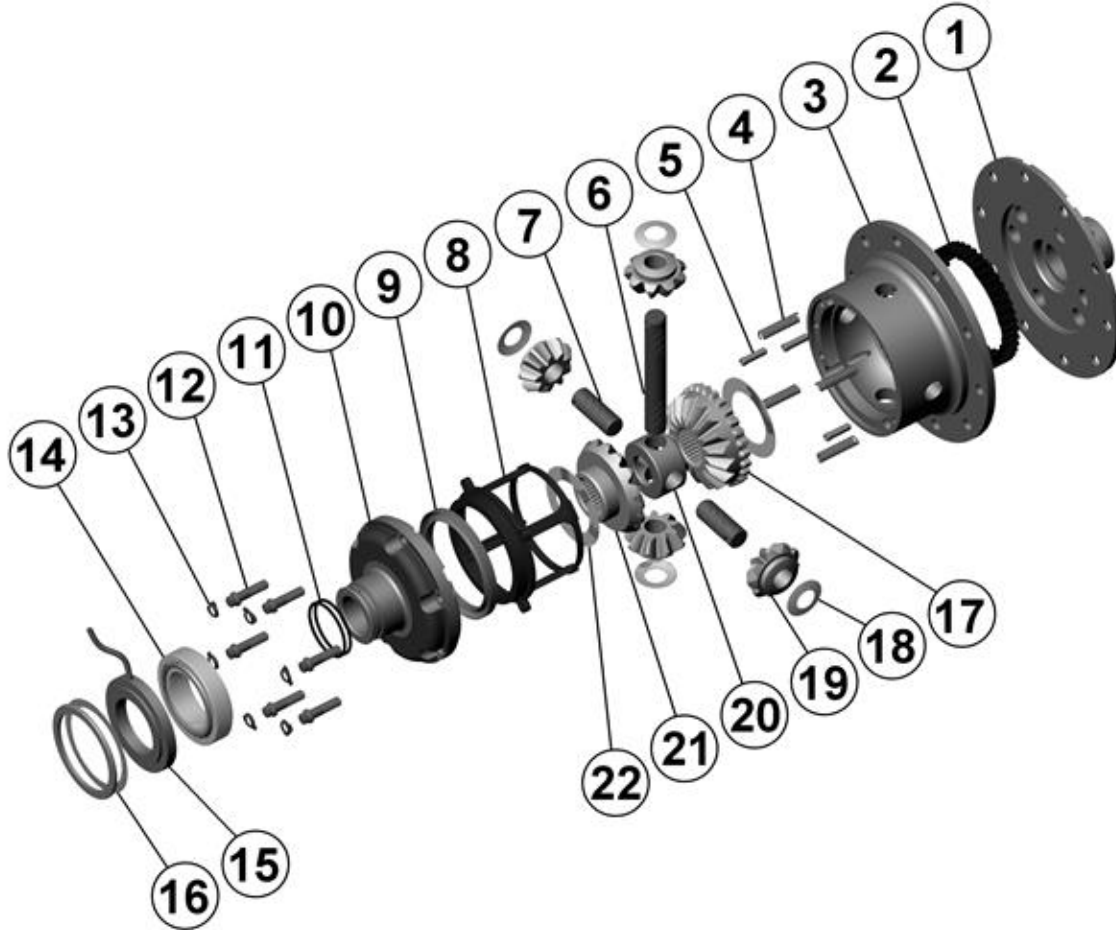

* *Not illustrated in exploded view*

NOTES

- 1 For replacement O-rings use only BS141 Viton 75.
- 2 For replacement bearing use Timken part # 39250 / 39412.
- 3 Available only as complete 6 gear set # 728E051
- The ratio split for the carrier break varies by application. RD91 suits the numerically higher range (i.e., ????:1 & up) for each application.
- For the 35 spline Dana 80 refer to RD80 ([Section 2.80](#)).

RD91

Dana 80,37 SPL

****THIS MODEL WAS SUPERSEDED BY RD175, CROSSED OUT PARTS NOT AVAILABLE**

EXPLODED DIAGRAM

SPECIFICATIONS

Axle Spline	37 tooth, Ø40.6mm [1.60"]
Ratio Supported	Varies by mfg. (see note)
Ring Gear ID	174.9mm [6.89"]
Ring Gear OD	292mm [11.5"]
Ring Gear Bolts	12 bolts on Ø203mm [8.00"]
Ring Gear Torque	237Nm [175 ft-lb]
Backlash	0.15-0.25mm [0.006-0.010"]
Bearing Cap Torque	108Nm [80 ft-lb]