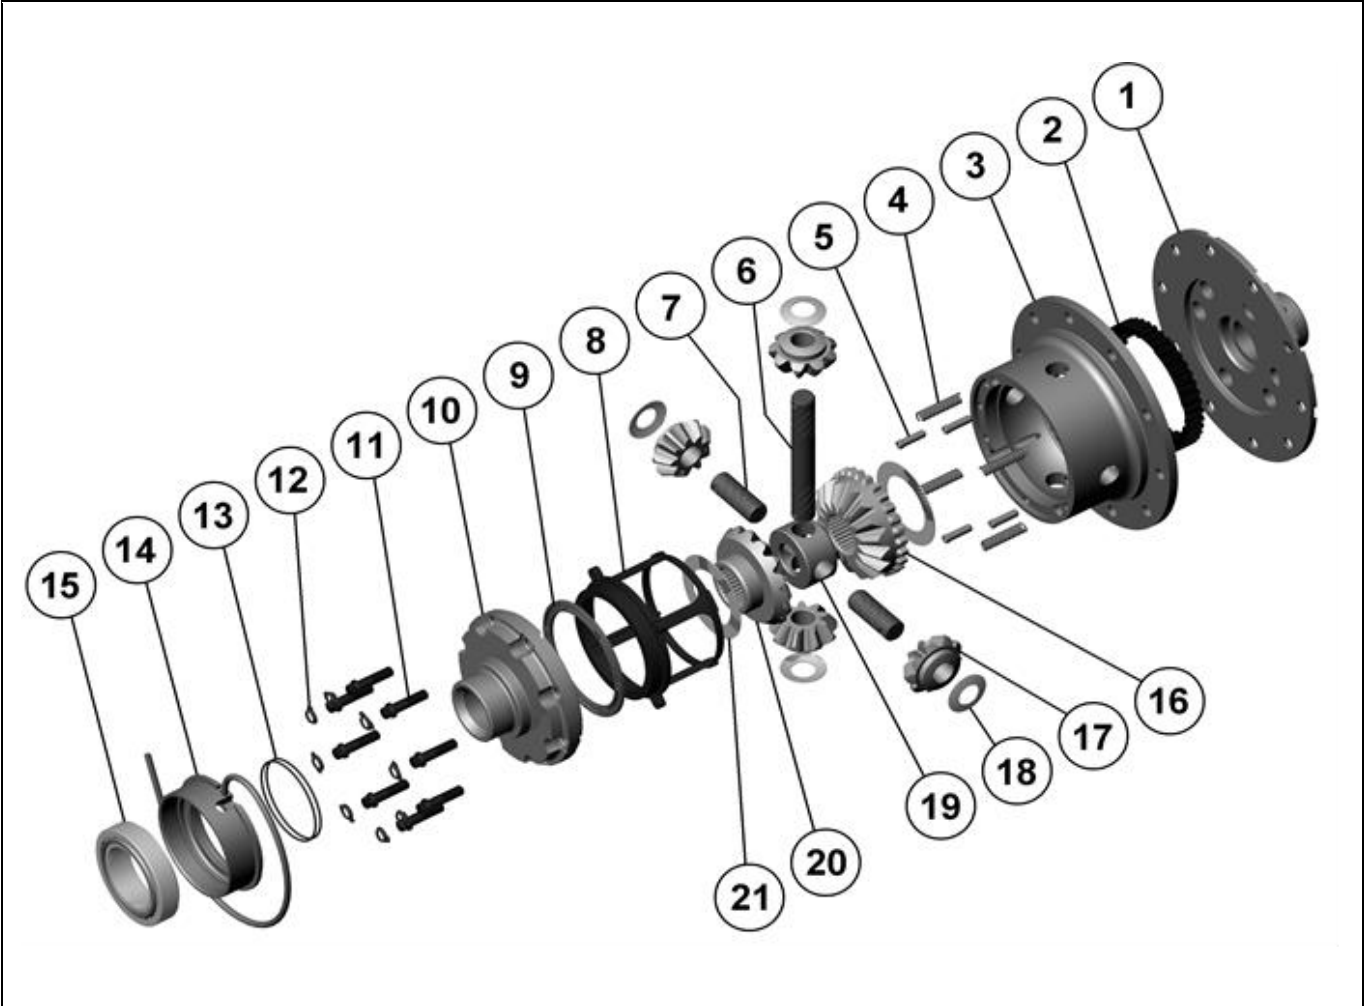

* *Not illustrated in exploded view*

NOTES

- 1 For replacement O-rings use only BS037 Viton 75.
- 2 For replacement bearing use Timken part # X32010X / Y32010X.
- 3 Available only as complete 6 gear set # 728B023
- 4 Seal housing comes pre-installed.
- Spare axle retaining clips may be required (not supplied) to refit CV shafts.
- To service O-rings or bearing remove the seal housing assembly with a bearing puller.

RD92

Toyota 8" IFS, 50mm BRNG**

****THIS MODEL WAS SUPERSEDED BY RD131, CROSSED OUT PARTS NOT AVAILABLE**

EXPLODED DIAGRAM

SPECIFICATIONS

Axle Spline	30 tooth, Ø33.0mm [1.30"]
Ratio Supported	All
Ring Gear ID	126.0mm [4.96"]
Ring Gear OD	203mm [8.0"]
Ring Gear Bolts	10 bolts on Ø160mm [6.30"]
Ring Gear Torque	96Nm [71 ft-lb]
Backlash	0.13-0.18mm [0.005-0.007"]
Bearing Cap Torque	85Nm [63 ft-lb]