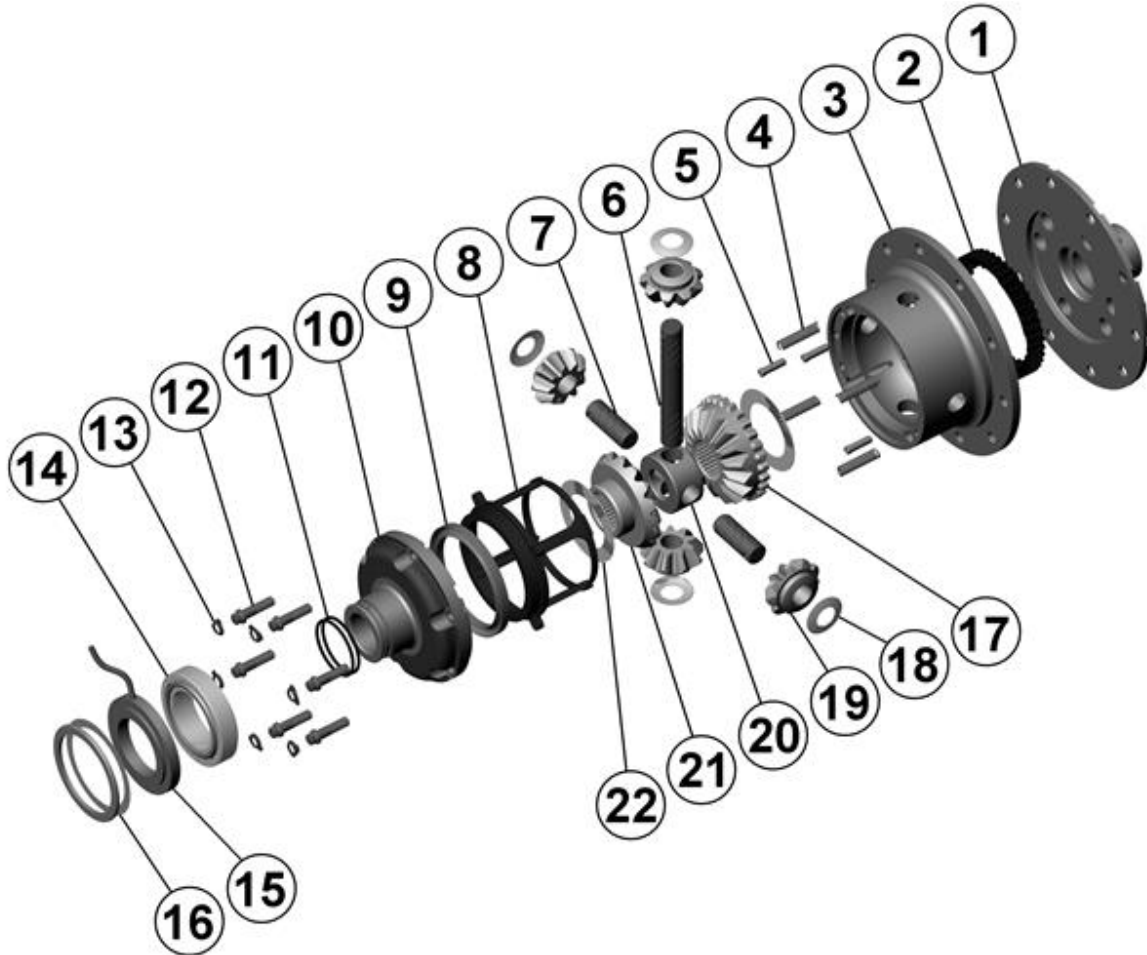

RD95

Dana 60,32 SPL,4.56 & UP

****THIS MODEL WAS SUPERSEDED BY RD164, CROSSED OUT PARTS NOT AVAILABLE**

PARTS LIST

ITEM #	QTY	DESCRIPTION	PART #	NOTES
01	1	FLANGE CAP	021504	
02	1	CLUTCH GEAR	050404	
03	1	DIFFERENTIAL CASE	041704	
04	1	RETURN SPRING (PK OF 4)	150101SP	
05	1	RETAINING PIN SET (PK OF 4)	120301SP	
06	1	LONG CROSS SHAFT	060703	
07	2	SHORT CROSS SHAFT	060802	
08	1	PISTON	040501SP	
09	1	BONDED SEAL	160703SP	
10	1	CYLINDER CAP	030803SP	
11	1	SEAL HOUSING O-RINGS (PK OF 2)	160207-2	1
12	1	CYL CAP RETAINING BOLT (PK OF 8)	200205SP	
13	1	LOCKING TAB (8mm) (PK OF 8)	150401SP	
14	1	TAPERED ROLLER BEARING	160107	2
15	1	SEAL HOUSING KIT	080701SP	
16	1	SHIM KIT	SHK001	
*	1	MASTER SHIM	150330	
17	1	SPLINED SIDE GEAR	SEE NOTE	3
18	1	PINION THRUST WASHER (PK OF 4)	151104SP	
19	4	PINION GEAR	SEE NOTE	3
20	1	SPIDER BLOCK	070404	
21	1	SIDE GEAR	SEE NOTE	3
22	1	S GEAR THRUST WASHER (PK OF 2)	151004SP	
*	1	BULKHEAD FITTING KIT (O-RING TYPE)	170111	
*	1	PUSH-IN FITTING (5mm to 1/8"BSPP)	170201SP	
*	1	AIR LINE (5mm DIA X 6m LONG)	170301SP	
*	1	SOLENOID VALVE (12V)	180103	
*	1	SWITCH FR OR RR LOCKER	180225SP	
*	1	CABLE TIE (PK OF 25)	180305	
*	1	OPERATING & SERVICE MANUAL	210200	
*	1	INSTALLATION GUIDE	210295	

* *Not illustrated in exploded view*

NOTES

- 1 For replacement O-rings use only BS136 Viton 75.
- 2 For replacement bearing use Timken part # 387A / 382A.
- 3 Available only as complete 6 gear set # 728E061
- For ratio of 4.10:1 and down refer to RD96 ([Section 2.96](#)).

RD95

Dana 60,32 SPL,4.56 & UP

****THIS MODEL WAS SUPERSEDED BY RD164, CROSSED OUT PARTS NOT AVAILABLE**

EXPLODED DIAGRAM

SPECIFICATIONS

Axle Spline	32 tooth, Ø35.8mm [1.41"]
Ratio Supported	4.56:1 & up
Ring Gear ID	162.0mm [6.38"]
Ring Gear OD	248mm [9.75"]
Ring Gear Bolts	12 bolts on Ø191mm [7.50"]
Ring Gear Torque	149Nm [110 ft-lb]
Backlash	0.15-0.25mm [0.006-0.010"]
Bearing Cap Torque	108Nm [80 ft-lb]