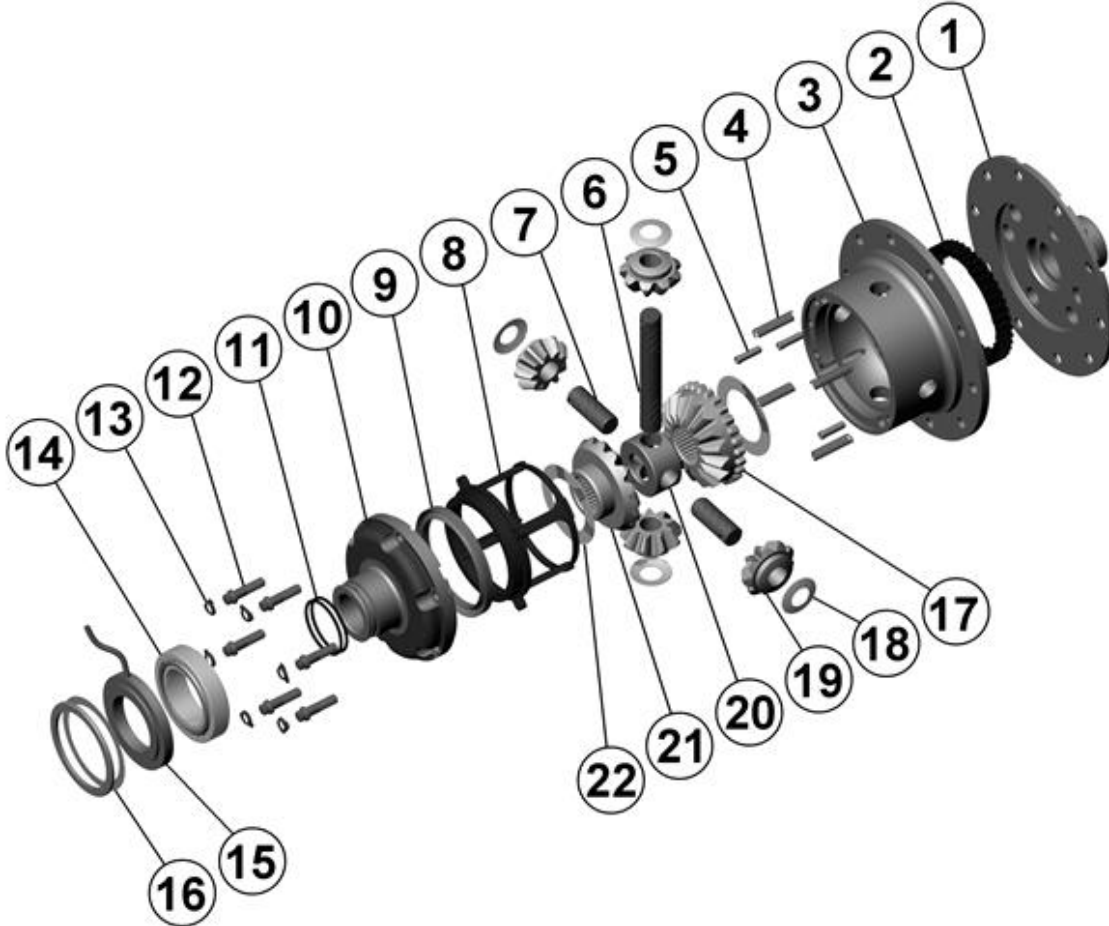

### PARTS LIST

ITEM #	QTY	DESCRIPTION	PART #	NOTES
01	1	FLANGE CAP	021502	
02	1	CLUTCH GEAR	050401	
03	1	DIFFERENTIAL CASE	041702	
04	1	RETURN SPRING (PK OF 4)	150101SP	
05	1	RETAINING PIN SET (PK OF 4)	120301SP	
06	1	LONG CROSS SHAFT	060703	
07	2	SHORT CROSS SHAFT	060802	
08	1	PISTON	040501SP	
09	1	BONDED SEAL	160703SP	
10	1	CYLINDER CAP	030803SP	
11	1	SEAL HOUSING O-RINGS (PK OF 2)	160207-2	1
12	1	CYL CAP RETAINING BOLT (PK OF 8)	200205SP	
13	1	LOCKING TAB (8mm) (PK OF 8)	150401SP	
14	1	TAPERED ROLLER BEARING	160107	2
15	1	SEAL HOUSING KIT	080701SP	
16	1	SHIM KIT	SHK001	
*	1	MASTER SHIM	150330	
17	1	SPLINED SIDE GEAR	SEE NOTE	3
18	1	PINION THRUST WASHER (PK OF 4)	151104SP	
19	4	PINION GEAR	SEE NOTE	3
20	1	SPIDER BLOCK	070401	
21	1	SIDE GEAR	SEE NOTE	3
22	1	S GEAR THRUST WASHER (PK OF 2)	151004SP	
*	1	BULKHEAD FITTING KIT (O-RING TYPE)	170111	
*	1	PUSH-IN FITTING (5mm to 1/8" BSPP)	170201SP	
*	1	AIR LINE (5mm DIA X 6m LONG)	170301SP	
*	1	SOLENOID VALVE (12V)	180103	
*	1	SWITCH FR OR RR LOCKER	180225SP	
*	1	CABLE TIE (PK OF 25)	180305	
*	1	OPERATING & SERVICE MANUAL	210200	
*	1	INSTALLATION GUIDE	210296	

### NOTES

- 1 For replacement O-rings use only BS136 Viton 75.
- 2 For replacement bearing use Timken part # 387A / 382A.  
For ratio of 4.56:1 and up refer to RD95 ([Section 2.95](#)).
- 3 Available only as complete 6 gear set # 728E061

**RD96**

Dana 60,32 SPL,4.10 & DN

**\*\*THIS MODEL WAS SUPERSEDED BY RD165, CROSSED OUT PARTS NOT AVAILABLE**

### SPECIFICATIONS

Axle Spline	32 tooth, Ø35.8mm [1.41"]
Ratio Supported	4.10:1 & down
Ring Gear ID	162.0mm [6.38"]
Ring Gear OD	248mm [9.75"]
Ring Gear Bolts	12 bolts on Ø191mm [7.50"]
Ring Gear Torque	149Nm [110 ft-lb]
Backlash	0.15-0.25mm [0.006-0.010"]
Bearing Cap Torque	108Nm [80 ft-lb]