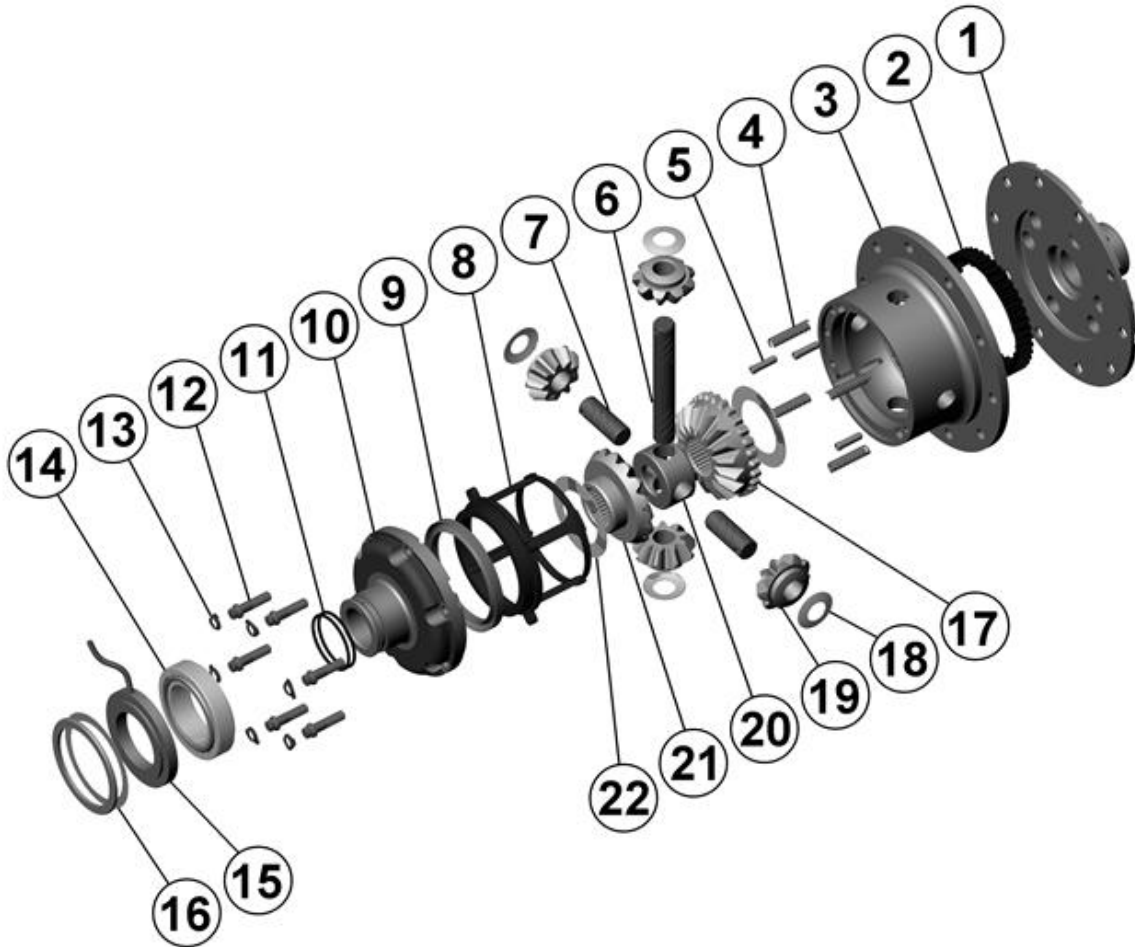

### PARTS LIST

ITEM #	QTY	DESCRIPTION	PART #	NOTES
01	1	FLANGE CAP	022502	
02	1	CLUTCH GEAR	050404	
03	1	DIFFERENTIAL CASE	042404	
04	1	RETURN SPRING (PK OF 4)	150101SP	
05	1	RETAINING PIN SET (PK OF 4)	120301SP	
06	1	LONG CROSS SHAFT	060703	
07	2	SHORT CROSS SHAFT	060802	
08	1	PISTON	040501SP	
09	1	BONDED SEAL	160703SP	
10	1	CYLINDER CAP	030803SP	
11	1	SEAL HOUSING O-RINGS (PK OF 2)	160207-2	1
12	1	CYL CAP RETAINING BOLT (PK OF 8)	200205SP	
13	1	LOCKING TAB (8mm) (PK OF 8)	150401SP	
14	1	TAPERED ROLLER BEARING	160107	2
15	1	SEAL HOUSING KIT	080701SP	
16	1	SHIM KIT	SHK001	
*	1	MASTER SHIM	150330	
17	1	SPLINED SIDE GEAR	SEE NOTE	3
18	1	PINION THRUST WASHER (PK OF 4)	151104SP	
19	4	PINION GEAR	SEE NOTE	3
20	1	SPIDER BLOCK	070404	
21	1	SIDE GEAR	SEE NOTE	3
22	1	S GEAR THRUST WASHER (PK OF 2)	151004SP	
*	1	BULKHEAD FITTING KIT (O-RING TYPE)	170111	
*	1	PUSH-IN FITTING (5mm to 1/8"BSPP)	170201SP	
*	1	AIR LINE (5mm DIA X 6m LONG)	170301SP	
*	1	SOLENOID VALVE (12V)	180103	
*	1	SWITCH RR LOCKER	180224SP	
*	1	CABLE TIE (PK OF 25)	180305	
*	1	OPERATING & SERVICE MANUAL	210200	
*	1	INSTALLATION GUIDE	210297	

### NOTES

- 1 For replacement O-rings use only BS136 Viton 75.
- 2 For replacement bearing use Timken part # 387A / 382A.  
For ratio of 4.10:1 and down refer to RD98 ([Section 2.98](#)).
- 3 Available only as complete 6 gear set # 728E064

**RD97**

Dana 70,32 SPL,4.56 & UP

**\*\*THIS MODEL WAS SUPERSEDED BY RD170, CROSSED OUT PARTS NOT AVAILABLE**

### SPECIFICATIONS

Axle Spline	32 tooth, Ø35.8mm [1.41"]
Ratio Supported	4.56:1 & up
Ring Gear ID	174.9mm [6.89"]
Ring Gear OD	267mm [10.5"]
Ring Gear Bolts	12 bolts on Ø203mm [8.00"]
Ring Gear Torque	149Nm [110 ft-lb]
Backlash	0.15-0.25mm [0.006-0.010"]
Bearing Cap Torque	108Nm [80 ft-lb]