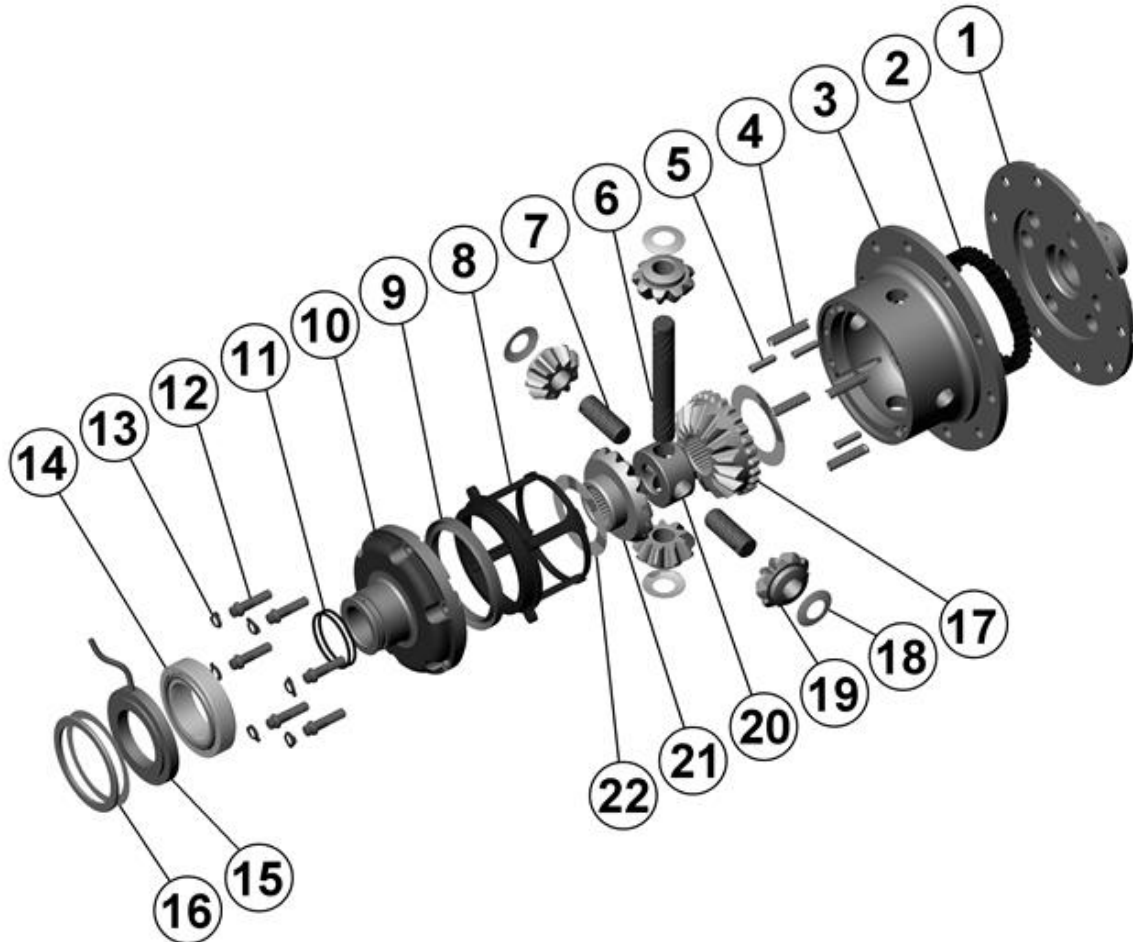

RD98

Dana 70,32 SPL,4.10 & DN

****THIS MODEL WAS SUPERSEDED BY RD171, CROSSED OUT PARTS NOT AVAILABLE**

PARTS LIST

ITEM #	QTY	DESCRIPTION	PART #	NOTES
01	1	FLANGE CAP	022603	
02	1	CLUTCH GEAR	050401	
03	1	DIFFERENTIAL CASE	012402	
04	1	RETURN SPRING (PK OF 4)	150101SP	
05	1	RETAINING PIN SET (PK OF 4)	120301SP	
06	1	LONG CROSS SHAFT	060703	
07	2	SHORT CROSS SHAFT	060802	
08	1	PISTON	040501SP	
09	1	BONDED SEAL	160703SP	
10	1	CYLINDER CAP ASSEMBLY	030803SP	
11	1	SEAL HOUSING O-RINGS (PK OF 2)	160207-2	1
12	1	CYL CAP RETAINING BOLT (PK OF 8)	200205SP	
13	1	LOCKING TAB (8mm) (PK OF 8)	150401SP	
14	1	TAPERED ROLLER BEARING	160107	2
15	1	SEAL HOUSING KIT	080701SP	
16	1	SHIM KIT	SHK001	
*	1	MASTER SHIM	150330	
17	1	SPLINED SIDE GEAR	SEE NOTE	3
18	1	PINION THRUST WASHER (PK OF 4)	151104SP	
19	4	PINION GEAR	SEE NOTE	3
20	1	SPIDER BLOCK	070401	
21	1	SIDE GEAR	SEE NOTE	3
22	1	S GEAR THRUST WASHER (PK OF 2)	151004SP	
*	1	BULKHEAD FITTING KIT (O-RING TYPE)	170111	
*	1	PUSH-IN FITTING (5mm to 1/8" BSPP)	170201SP	
*	1	AIR LINE (5mm DIA X 6m LONG)	170301SP	
*	1	SOLENOID VALVE (12V)	180103	
*	1	SWITCH RR LOCKER	180224SP	
*	1	CABLE TIE (PK OF 25)	180305	
*	1	OPERATING & SERVICE MANUAL	210200	
*	1	INSTALLATION GUIDE	210298	

* *Not illustrated in exploded view*

NOTES

- 1 For replacement O-rings use only BS136 Viton 75.
- 2 For replacement bearing use Timken part # 387A / 382A.
For ratio of 4.56:1 and up refer to RD97 ([Section 2.97](#)).
- 3 Available only as complete 6 gear set # 728E061

RD98

Dana 70,32 SPL,4.10 & DN

****THIS MODEL WAS SUPERSEDED BY RD171, CROSSED OUT PARTS NOT AVAILABLE**

EXPLODED DIAGRAM

SPECIFICATIONS

Axle Spline	32 tooth, Ø35.8mm [1.41"]
Ratio Supported	4.10:1 & down
Ring Gear ID	174.9mm [6.89"]
Ring Gear OD	267mm [10.5"]
Ring Gear Bolts	12 bolts on Ø203mm [8.00"]
Ring Gear Torque	149Nm [110 ft-lb]
Backlash	0.15-0.25mm [0.006-0.010"]
Bearing Cap Torque	108Nm [80 ft-lb]