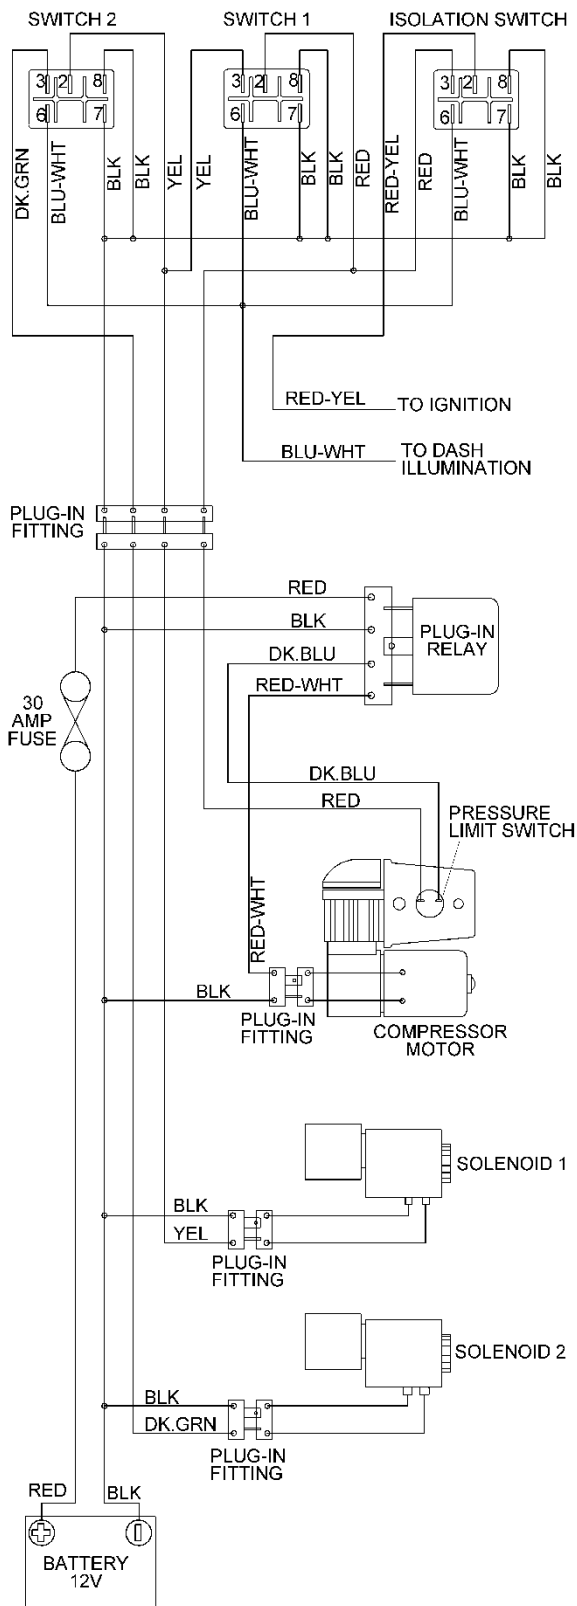

5.8

COMPRESSOR WIRING DIAGRAMS

RDCKA 12V VEHICLE LOOM

RDCKA24 24V VEHICLE LOOM