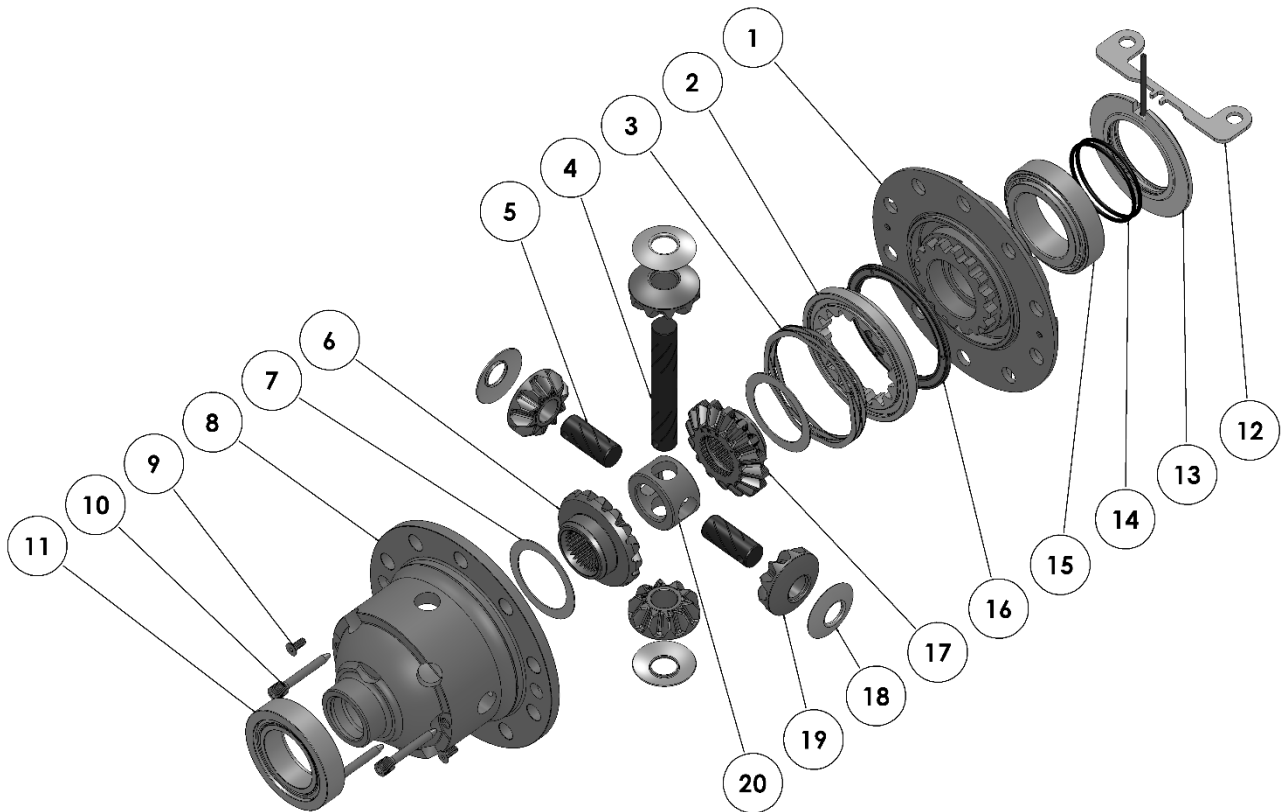

RD244

Dana M200, Jeep JL Sport RR

PARTS LIST

ITEM #	QTY	DESCRIPTION	PART #	NOTES
01	1	FLANGE CAP KIT	028525SP	
02	1	CLUTCH GEAR & WAVESPRING KIT	050902SP	
03	1	WAVESPRING	150702SP	
04	1	LONG CROSS SHAFT	061302SP	
05	2	SHORT CROSS SHAFT	061402SP	
06	1	SIDE GEAR	SEE NOTE	2
07	4	PINION THRUST WASHER	SEE NOTE	3
08	1	DIFFERENTIAL CASE	013121SP	
09	1	COUNTERSUNK SCREW (PK OF 2)	200213SP	
10	1	RETAINING PIN (PK OF 4)	120601SP	
11	-	TAPERED ROLLER BEARING	NOT SUPPLIED	4
12	1	SEAL HOUSING BRACKET	220223	
13	1	SEAL HOUSING KIT	081828SP	
14	1	SEAL HOUSING O-RINGS (PK OF 2)	160248SP	1
15	1	TAPERED ROLLER BEARING	160116	4
16	1	BONDED SEAL	160701SP	
17	1	SPLINED SIDE GEAR	SEE NOTE	2
18	2	SIDE GEAR THRUST WASHER	SEE NOTE	3
19	4	PINION GEAR	SEE NOTE	2
20	1	SPIDER BLOCK	070503SP	
*	1	SHIM KIT	SHK008	
*	1	BULKHEAD FITTING KIT (BANJO TYPE)	170114	
*	1	AIR LINE (6mm DIA X 6m LONG)	170314SP	
*	1	SOLENOID VALVE (12V)	180103	
*	1	SWITCH	180209SP	
*	1	SWITCH COVER (REAR)	180211SP	
*	1	CABLE TIE (PK OF 25)	180305	
*	1	OPERATING & SERVICE MANUAL	210200	
*	1	INSTALLATION GUIDE	2102245	

* *Not illustrated in exploded view*

NOTES

- 1 For replacement O-rings use only BS140 Viton 75.
- 2 Available only as complete 6 gear set # 728J101
- 3 Available only as complete thrust washer kit #730J01
- 4 This differential uses 2 different sized carrier bearings – Timken 32010X (ARB #160116) on the Flange Cap side, and Timken LM603049-LM603012 on the Case side.

RD245

Dana M200, Jeep JL Sport RR

EXPLODED DIAGRAM**SPECIFICATIONS**

Axle Spline	29 tooth, Ø31.5mm [1.24"]
Ratio Supported	All
Ring Gear ID	121.3mm [4.776"]
Ring Gear OD	200.00mm [7.874"]
Ring Gear Bolts	10 bolts on Ø145.5mm [5.728"]
Ring Gear Torque	203Nm [150 ft-lb]
Backlash	0.12-0.18mm [0.003-0.005"]
Bearing Cap Torque	80Nm [59 ft-lb]