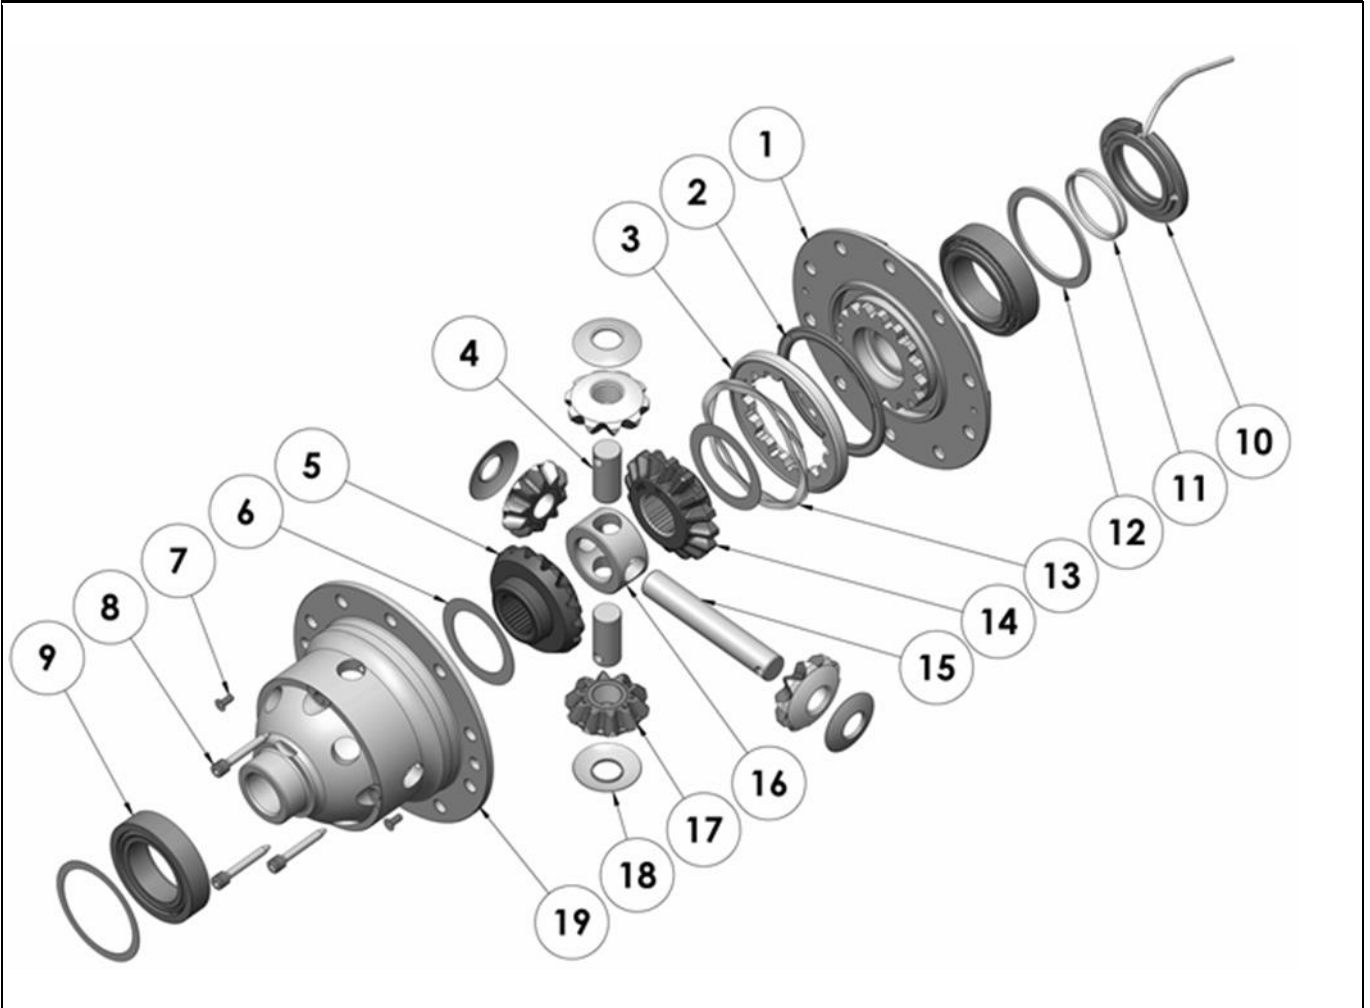

RD158

Dana 50,30 SPL

PARTS LIST

ITEM #	QTY	DESCRIPTION	PART #	NOTES
1	1	FLANGE CAP KIT	027336SP	
2	1	BONDED SEAL	160702SP	
3	1	CLUTCH GEAR & WAVESPRING KIT	050906SP	
4	2	SHORT CROSS SHAFT	060403SP	
5	1	SIDE GEAR	SEE NOTE	3
6	2	SIDE GEAR THRUST WASHER	SEE NOTE	4
7	1	COUNTERSUNK SCREW (PK OF 2)	200213SP	
8	1	RETAINING PIN SET (PK OF 4)	120601SP	
9	*	TAPERED ROLLER BEARING	NOT SUPPLIED	2
10	1	SEAL HOUSING KIT	081823SP	
11	1	SEAL HOUSING O-RINGS (PK OF 2)	160207-2	1
12	1	SHIM KIT	SHK009	
*	1	MASTER SHIM	150305	
13	1	WAVESPRING	150706SP	
14	1	SPLINED SIDE GEAR	SEE NOTE	3
15	1	LONG CROSS SHAFT	060204SP	
16	1	SPIDER BLOCK	070201SP	
17	4	PINION GEAR	SEE NOTE	3
18	4	PINION THRUST WASHER	SEE NOTE	4
19	1	DIFFERENTIAL CASE	013036SP	
*	1	BULKHEAD FITTING KIT (BANJO TYPE)	170114	5
*	1	AIR LINE (6mm DIA X 6m LONG)	170314	5
*	1	SOLENOID VALVE (12V)	180103	
*	1	SWITCH FR LOCKER	180223	
*	1	CABLE TIE (PK OF 25)	180305	
*	1	OPERATING & SERVICE MANUAL	210200	
*	1	INSTALLATION GUIDE	2102158	

* *Not illustrated in exploded view*

NOTES

- 1 For replacement O-rings use only BS136 Viton 75.
- 2 For replacement bearing use Timken part # LM104948 / LM104911A
- 3 Available only as complete 6 gear set # 728H081
- 4 Available only as complete thrust washer kit #730H01
- 5 All diffs produced before serial #17070001 came with 5mm air connection system. For information contact ARB.
- For Ford IFS installation refer to tech note ([Section 5.12](#)) for alternative to C-clip use.

RD158

Dana 50,30 SPL

EXPLODED DIAGRAM

SPECIFICATIONS

Axle Spline	30 tooth, Ø33.3mm [1.31"]
Ratio Supported	All
Ring Gear ID	141.3mm [5.56"]
Ring Gear OD	229mm [9.0"]
Ring Gear Bolts	10 bolts on Ø168mm [6.61"]
Ring Gear Torque	88Nm [65 ft-lb]
Backlash	0.15-0.25mm [0.006-0.010"]
Bearing Cap Torque	81Nm [60 ft-lb]