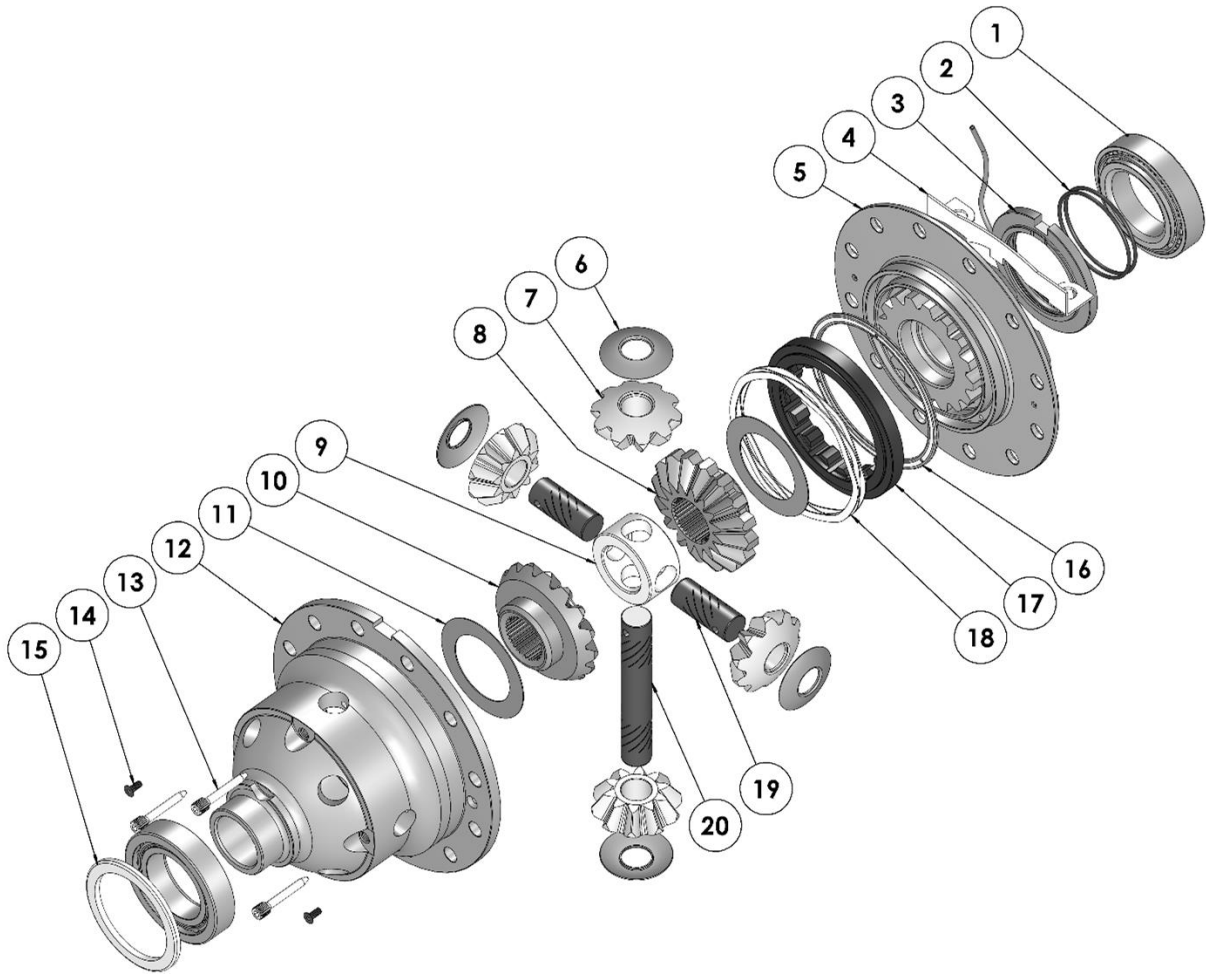

RD176

Dana 70X/80X,40 SPL,Low Speed

PARTS LIST

ITEM #	QTY	DESCRIPTION	PART #	NOTES
1	2	TAPERED ROLLER BEARINGS	NOT SUPPLIED	
2	1	SEAL HOUSING O-RINGS (PK OF 2)	160251-2	1
3	1	SEAL HOUSING KIT	082107SP	3
4	1	SEAL HOUSING BRACKET	220212	
5	1	FLANGE CAP KIT	028618SP	3
6	4	PINION GEAR THRUST WASHER	SEE NOTE	4
7	4	PINION GEAR	SEE NOTE	2
8	1	SPLINED SIDE GEAR	SEE NOTE	2
9	1	SPIDER BLOCK	070402SP	
10	1	SIDE GEAR	SEE NOTE	2
11	2	SIDE GEAR THRUST WASHER	SEE NOTE	4
12	1	DIFFERENTIAL CASE	013218SP	3
13	1	RETAINING PIN SET (PK OF 4)	120601SP	
14	1	COUNTERSUNK SCREW (PK OF 2)	200214SP	
15	2	MASTER SHIM (OD Ø104.5)	150357	
*	2	MASTER SHIM (OD Ø95.8)	150331	
16	1	BONDED SEAL	160706SP	
17	1	CLUTCH GEAR & WAVESPRING KIT	050909SP	
18	1	WAVESPRING	150705SP	
19	2	SHORT CROSS SHAFT	061601SP	
20	1	LONG CROSS SHAFT	061501SP	
*	1	SHIM KIT (OD Ø104.5)	SHK006	
*	1	SHIM KIT (OD Ø95.8)	SHK001	
*	1	BULKHEAD FITTING KIT (BANJO TYPE)	170114	5
*	1	AIR LINE (6mm DIA X 6m LONG)	170314	5
*	1	SOLENOID VALVE (12V)	180103	
*	1	SWITCH FR OR RR LOCKER	180225	
*	1	CABLE TIE (PK OF 25)	180305	
*	1	OPERATING & SERVICE MANUAL	210200	
*	1	INSTALLATION GUIDE	2102176	

* *Not illustrated in exploded view*

NOTES

- 1 For replacement O-rings use only BS149 Viton 75.
- 2 Available only as complete 6 gear set # 728K051
- 3 Diffs built pre June 2014 (serial numbers before 14060001) have 082106 Seal Housing, 013214 Case, and 028614 Flange Cap.
- 4 Available only as complete thrust washer kit #730K01
- 5 All diffs produced before serial #17070001 came with 5mm air connection system. For information contact ARB.
- For High Speed ratios please refer to RD177 ([Section 2.177](#))

RD176

Dana 70X/80X,40 SPL,Low Speed

EXPLODED DIAGRAM**SPECIFICATIONS**

Axle Spline	40 tooth, Ø43.4mm [1.71"]
Ratio Supported	Varies
Ring Gear ID	174.9mm [6.89"]
Ring Gear OD	267mm [10.5"]
Ring Gear Bolts	12 bolts on Ø203mm [8.00"]
Ring Gear Torque	149Nm [110 ft-lb]
Backlash	0.15-0.25mm [0.006-0.010"]
Bearing Cap Torque	108Nm [80 ft-lb]