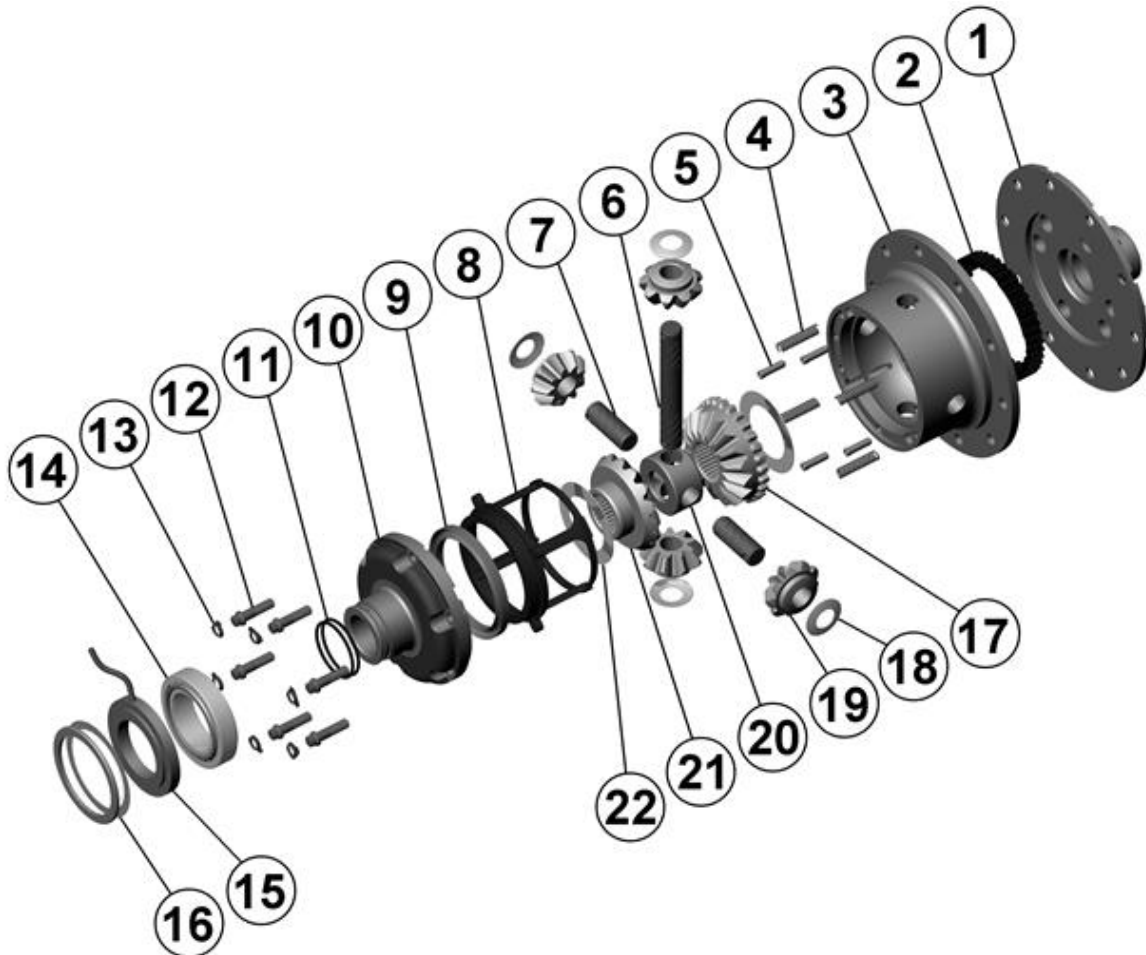

RD30

Dana 30,27 SPL,3.73 & UP**

****THIS MODEL WAS SUPERSEDED BY RD100, CROSSED OUT PARTS NOT AVAILABLE**

PARTS LIST

ITEM #	QTY	DESCRIPTION	PART #	NOTES
01	1	FLANGE CAP	021801	
02	1	CLUTCH GEAR	050501	
03	1	DIFFERENTIAL CASE	011901	
04	1	RETURN SPRINGS (PK OF 4)	150102SP	
05	1	RETAINING PIN SET (PK OF 4)	120401SP	
06	1	LONG CROSS SHAFT	060104SP	
07	2	SHORT CROSS SHAFT	060306	
08	1	PISTON	040601SP	
09	1	U-RING	160303SP	
10	1	CYLINDER CAP	030901	
11	1	SEAL HOUSING O-RINGS (PK OF 2)	160210-2	1
12	1	CYL CAP RETAINING BOLT (PK OF 8)	200207SP	
13	1	LOCKING TAB (6mm) (PK OF 8)	150402SP	
14	1	TAPERED ROLLER BEARING	160105	2
15	1	SEAL HOUSING KIT	080603SP	
16	1	SHIM KIT	SHK003	
17	1	SPLINED SIDE GEAR	131004R	
18	1	PINION THRUST WASHER (PK OF 4)	151105SP	
19	4	PINION GEAR	140501R	
20	1	SPIDER BLOCK	070501	
21	1	SIDE GEAR	130901R	
22	1	S GEAR THRUST WASHER (PK OF 2)	151005SP	
*	1	BULKHEAD FITTING KIT	170102	
*	1	PUSH-IN FITTING (5mm to 1/8"BSPP)	170201SP	
*	1	AIR LINE (5mm DIA X 6m LONG)	170301SP	
*	1	SOLENOID VALVE (12V)	180103	
*	1	SWITCH FR LOCKER	180223	
*	1	CABLE TIE (PK OF 25)	180305	
*	1	OPERATING & SERVICE MANUAL	210200	
*	1	INSTALLATION GUIDE	210230	

* *Not illustrated in exploded view*

NOTES

- 1 For replacement O-rings use only BS028 Viton 75.
- 2 For replacement bearing use Timken part # LM501349 / LM501310.
- Not for use in IFS Dana 30 models.

RD30

Dana 30,27 SPL,3.73 & UP**

****THIS MODEL WAS SUPERSEDED BY RD100, CROSSED OUT PARTS NOT AVAILABLE**

EXPLODED DIAGRAM

SPECIFICATIONS

Axle Spline	27 tooth, Ø29.5mm [1.16"]
Ratio Supported	3.73:1 & up
Ring Gear ID	114.3mm [4.50"]
Ring Gear OD	183mm [7.2"]
Ring Gear Bolts	10 bolts on Ø133mm [5.24"]
Ring Gear Torque	75Nm [55 ft-lb]
Backlash	0.15-0.25mm [0.006-0.010"]
Bearing Cap Torque	81Nm [60 ft-lb]