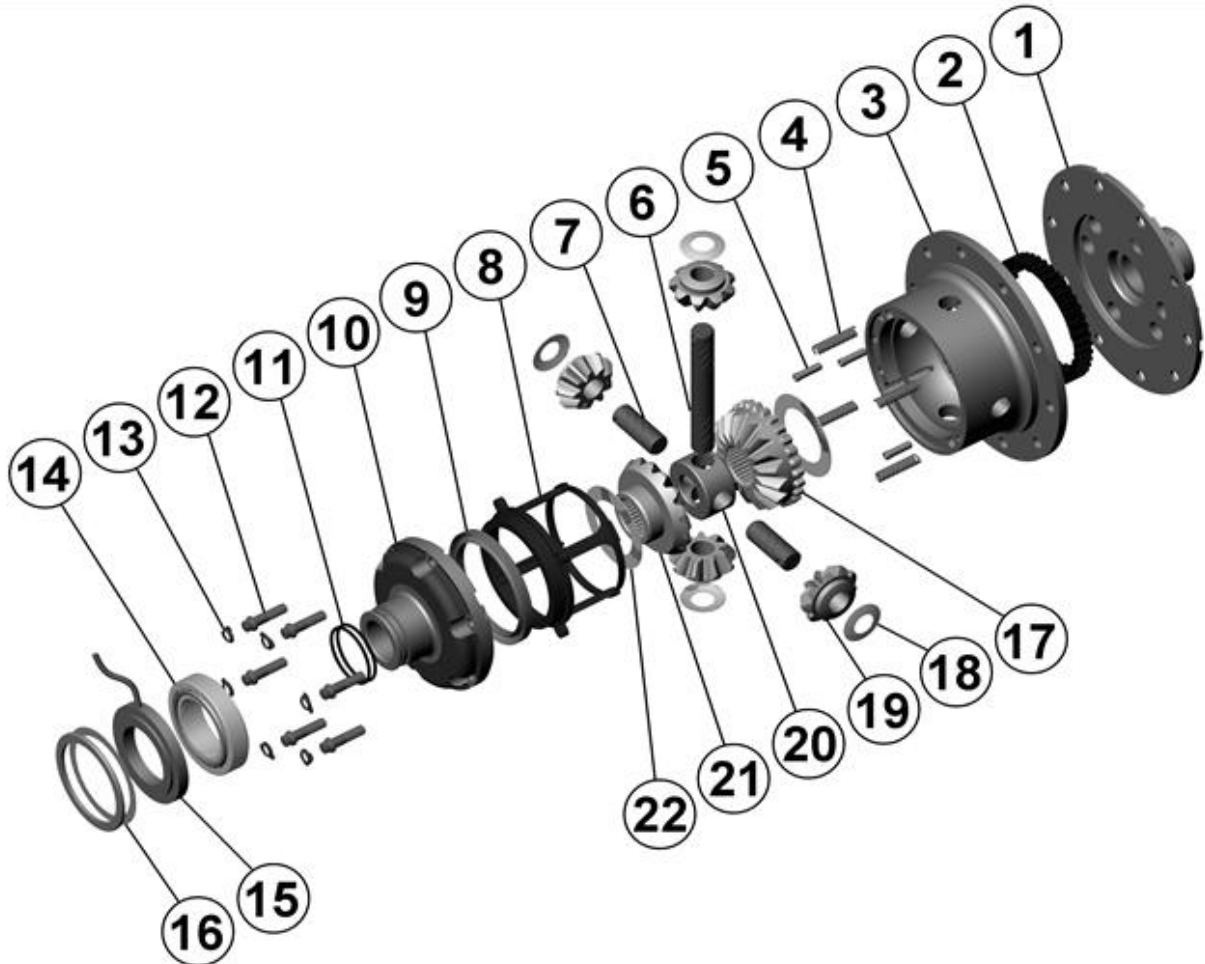

### PARTS LIST

ITEM #	QTY	DESCRIPTION	PART #	NOTES
01	1	FLANGE CAP	021502	
02	1	CLUTCH GEAR	050401	
03	1	DIFFERENTIAL CASE	011702	
04	1	RETURN SPRINGS (PK OF 4)	150101SP	
05	1	RETAINING PIN SET (PK OF 4)	120301SP	
06	1	LONG CROSS SHAFT	060703	
07	2	SHORT CROSS SHAFT	060802	
08	1	PISTON	040501SP	
09	1	BONDED SEAL	160703SP	
10	1	CYLINDER CAP	030803SP	
11	1	SEAL HOUSING O-RINGS (PK OF 2)	160207-2	1
12	1	CYL CAP RETAINING BOLT (PK OF 8)	200205SP	
13	1	LOCKING TAB (8mm) (PK OF 8)	150401SP	
14	1	TAPERED ROLLER BEARING	160107	2
15	1	SEAL HOUSING KIT	080701SP	
16	1	SHIM KIT	SHK001	
*	1	MASTER SHIM	150330	
17	1	SPLINED SIDE GEAR	SEE NOTE	3
18	1	PINION THRUST WASHER (PK OF 4)	151104SP	
19	4	PINION GEAR	SEE NOTE	3
20	1	SPIDER BLOCK	070401	
21	1	SIDE GEAR	SEE NOTE	3
22	1	S GEAR THRUST WASHER (PK OF 2)	151004SP	
*	1	BULKHEAD FITTING KIT (O-RING TYPE)	170111	
*	1	PUSH-IN FITTING (5mm to 1/8" BSPP)	170201SP	
*	1	AIR LINE (5mm DIA X 6m LONG)	170301SP	
*	1	SOLENOID VALVE (12V)	180103	
*	1	SWITCH FR OR RR LOCKER	180225	
*	1	CABLE TIE (PK OF 25)	180305	
*	1	OPERATING & SERVICE MANUAL	210200	
*	1	INSTALLATION GUIDE	210236	

### NOTES

- 1 For replacement O-rings use only BS136 Viton 75.
- 2 For replacement bearing use Timken part # 387A / 382A.
- 3 Available only as complete 6 gear set # 728E014
- For ratios of 4.56:1 and up refer to RD35 ([Section 2.35](#)).
- For Dana 60HD C-clip model refer to RD43 ([Section 2.43](#)).

**RD36**

Dana 60HD,35 SPL,4.10 & DN

**\*\*THIS MODEL WAS SUPERSEDED BY RD167, CROSSED OUT PARTS NOT AVAILABLE**

### SPECIFICATIONS

Axle Spline	35 tooth, Ø38.1mm [1.50"]
Ratio Supported	4.10:1 & down
Ring Gear ID	162.0mm [6.38"]
Ring Gear OD	248mm [9.75"]
Ring Gear Bolts	12 bolts on Ø191mm [7.50"]
Ring Gear Torque	149Nm [110 ft-lb]
Backlash	0.15-0.25mm [0.006-0.010"]
Bearing Cap Torque	108Nm [80 ft-lb]