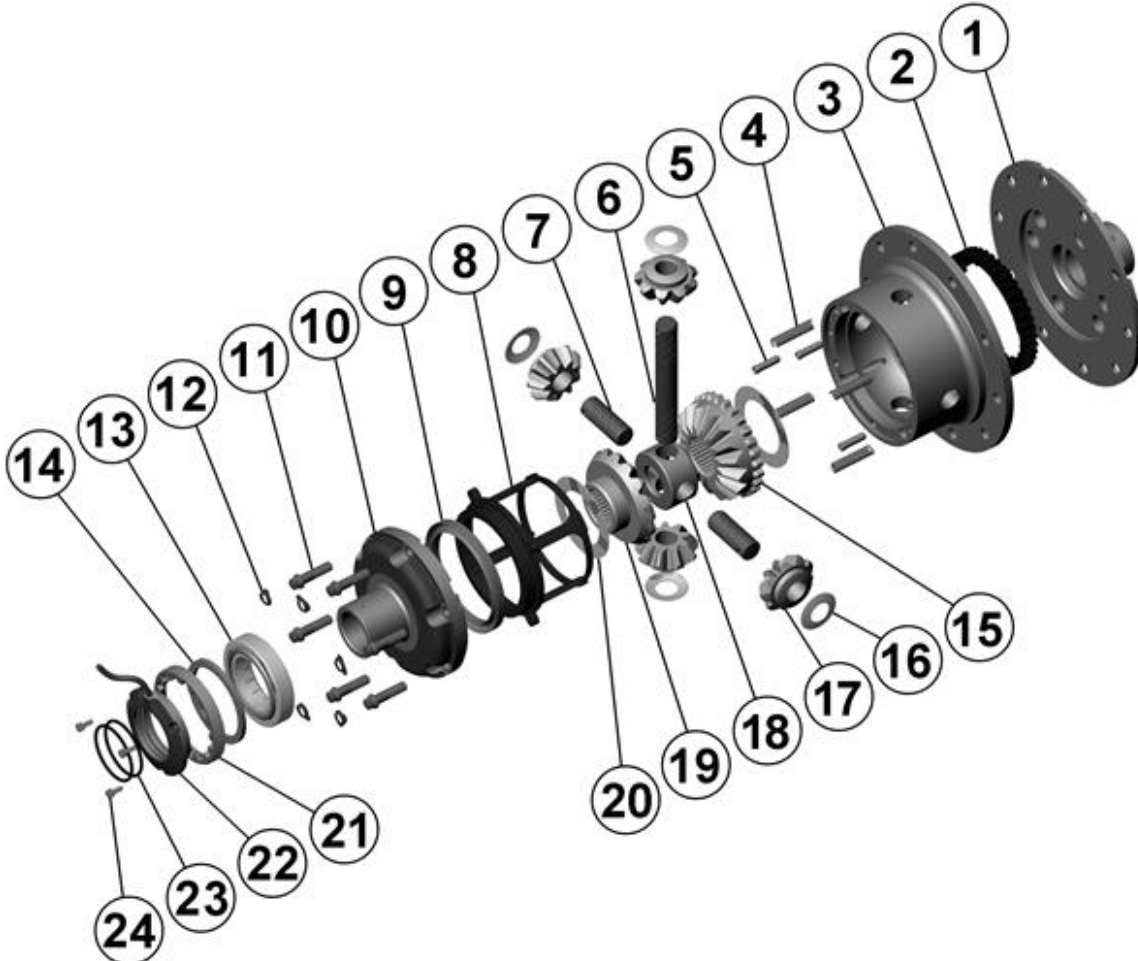

RD87

Suzuki Jimny,FR,22 SPL,8 bolt RG

****THIS MODEL WAS SUPERSEDED BY RD207, CROSSED OUT PARTS NOT AVAILABLE**

PARTS LIST

ITEM #	QTY	DESCRIPTION	PART #	NOTES
01	1	FLANGE CAP	023702	
02	1	CLUTCH GEAR	050701	
03	1	DIFFERENTIAL CASE	012804	
04	1	RETURN SPRINGS (PK OF 12)	150107SP	
05	1	RETAINING PIN SET (PK OF 3)	120403SP	
06	1	LONG CROSS SHAFT	060106	
07	2	SHORT CROSS SHAFT	060306	
08	1	PISTON	040801SP	
09	1	U-RING	160306SP	
10	1	CYLINDER CAP ASSEMBLY	031303	
11	1	CYL CAP RETAINING BOLT (PK OF 8)	200211SP	
12	1	LOCKING TAB (6mm) (PK OF 8)	150402SP	
13	1	TAPERED ROLLER BEARING	NOT SUPPLIED	
14	1	CLAMPING PLATE	090401	
15	1	SPLINED SIDE GEAR	SEE NOTE	2
16	1	PINION THRUST WASHER (PK OF 4)	151108SP	
17	4	PINION GEAR	SEE NOTE	2
18	1	SPIDER BLOCK	070701	
19	1	SIDE GEAR	SEE NOTE	2
20	1	S GEAR THRUST WASHER (PK OF 2)	151008SP	
21	1	ADJUSTER NUT	100601SP	
22	1	SEAL HOUSING KIT	081401SP	
23	1	SEAL HOUSING O-RINGS (PK OF 2)	160208-2	1
24	3	SEAL HOUSING SCREW	200502	
*	1	RING GEAR SPACER	190103	
*	1	BULKHEAD FITTING KIT (O-RING TYPE)	170111	
*	1	PUSH-IN FITTING (5mm to 1/8"BSPP)	170201SP	
*	1	AIR LINE (5mm DIA X 6m LONG)	170301SP	
*	1	SOLENOID VALVE (12V)	180103	
*	1	SWITCH FR LOCKER	180223	
*	1	CABLE TIE (PK OF 25)	180305	
*	1	OPERATING & SERVICE MANUAL	210200	
*	1	INSTALLATION GUIDE	210287	

* *Not illustrated in exploded view*

NOTES

- 1 For replacement O-rings use only BS030 Viton 75.
- 2 Available only as complete 6 gear set # 728G024
- Refer to seal housing set-up tech note ([Section 5.1](#)).
- For 10 bolt ring gear model refer to RD118 ([Section 2.118](#)).

RD87

Suzuki Jimny,FR,22 SPL,8 bolt RG

****THIS MODEL WAS SUPERSEDED BY RD207, CROSSED OUT PARTS NOT AVAILABLE**

EXPLODED DIAGRAM

SPECIFICATIONS

Axle Spline	22 tooth, Ø23.9mm [0.94"]
Ratio Supported	All
Ring Gear ID	108.0mm [4.25"]
Ring Gear Bolts	8 bolts on Ø130mm [5.12"]
Ring Gear Torque	85Nm [63 ft-lb]
Backlash	0.10-0.20mm [0.004-0.008"]
Bearing Cap Torque	50Nm [37 ft-lb]