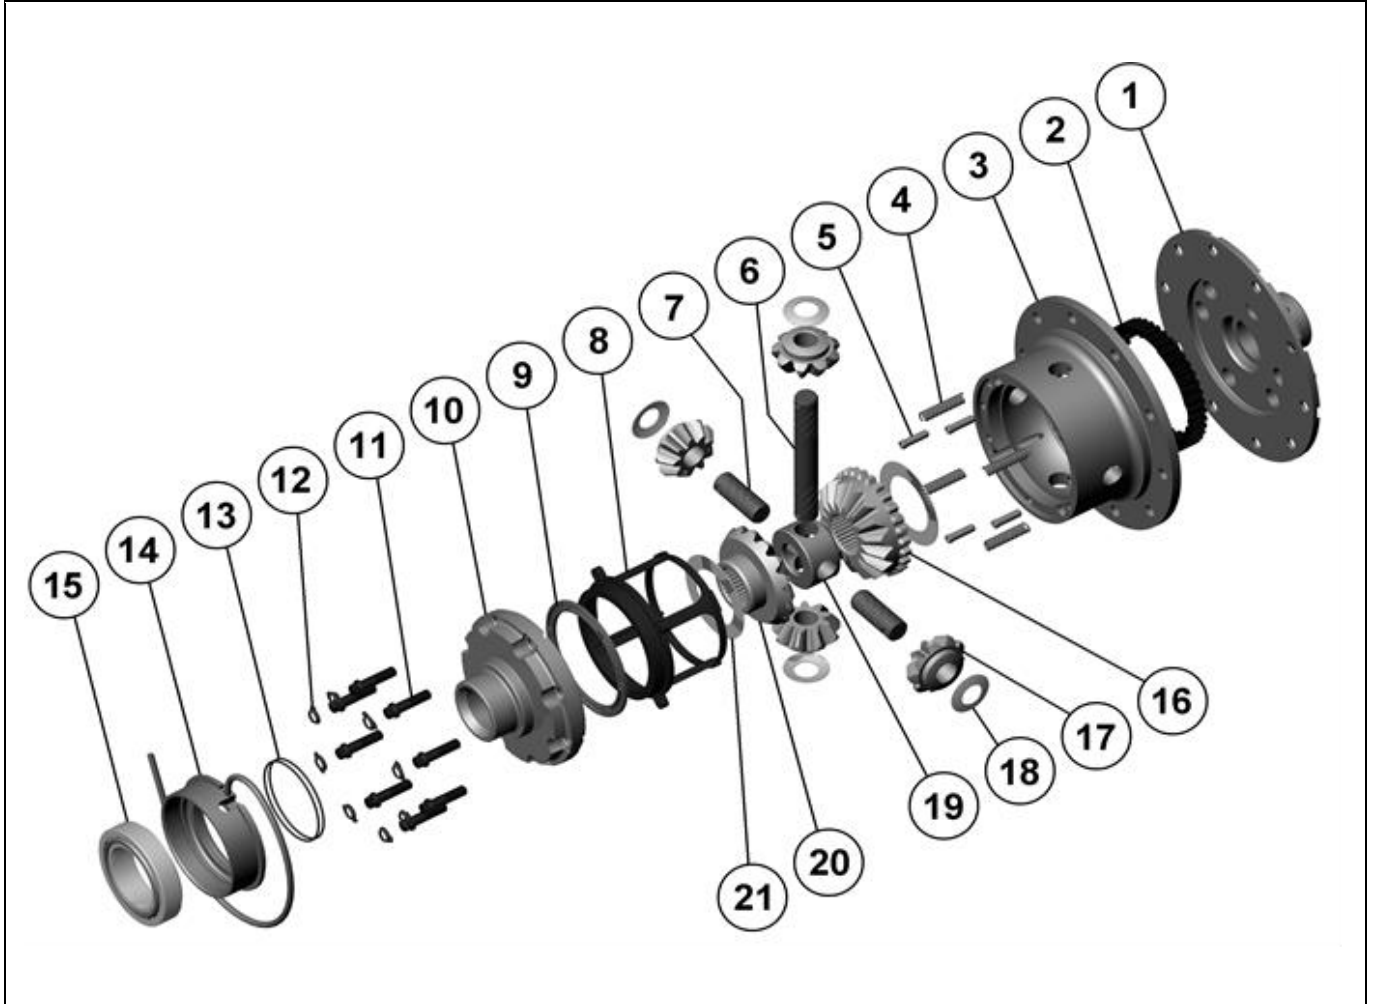

* *Not illustrated in exploded view*

NOTES

- 1 For replacement O-rings use only BS037 Viton 75.
- 2 For replacement bearing use Timken part # X32010X / Y32010X.
- 3 Available only as complete 6 gear set # 728B023
- 4 Seal housing comes pre-installed.
- Spare axle retaining clips may be required (not supplied) to refit CV shafts.
- To service O-rings or bearing remove the seal housing assembly with a bearing puller.

RD92

Toyota 8" IFS, 50mm BRNG**

****THIS MODEL WAS SUPERSEDED BY RD131, CROSSED OUT PARTS NOT AVAILABLE**

EXPLODED DIAGRAM

SPECIFICATIONS

Axle Spline	30 tooth, Ø33.0mm [1.30"]
Ratio Supported	All
Ring Gear ID	126.0mm [4.96"]
Ring Gear OD	203mm [8.0"]
Ring Gear Bolts	10 bolts on Ø160mm [6.30"]
Ring Gear Torque	96Nm [71 ft-lb]
Backlash	0.13-0.18mm [0.005-0.007"]
Bearing Cap Torque	85Nm [63 ft-lb]