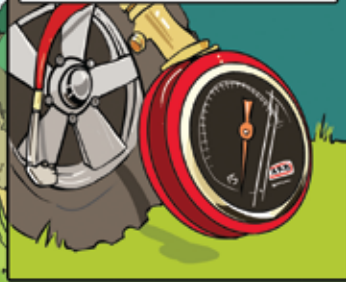

Fourby's Cartoon #1

ARB 4X4 ACCESSORIES

THE ADVENTURES OF FOURBY AND FRIENDS

FOURBY'S SUPER EXCITED BECAUSE TODAY HE'S GOING BEACH DRIVING WITH HIS 4X4 CLUB.

BEFORE HITTING THE SAND, THEY LOWER THEIR TYRE PRESSURES TO 15 PSI FOR MAXIMUM TRACTION.

EVERYONE'S HAVING A GREAT TIME ON THE BEACH, BUT THEN, FOURBY'S PAL, ARIEL, DRIVES INTO SOME SOFT SAND AND GETS STUCK!

ARIEL TRIES TO DRIVE OUT, BUT SHE JUST ENDS UP SINKING DEEPER INTO THE SAND... AND THE TIDE IS COMING IN!