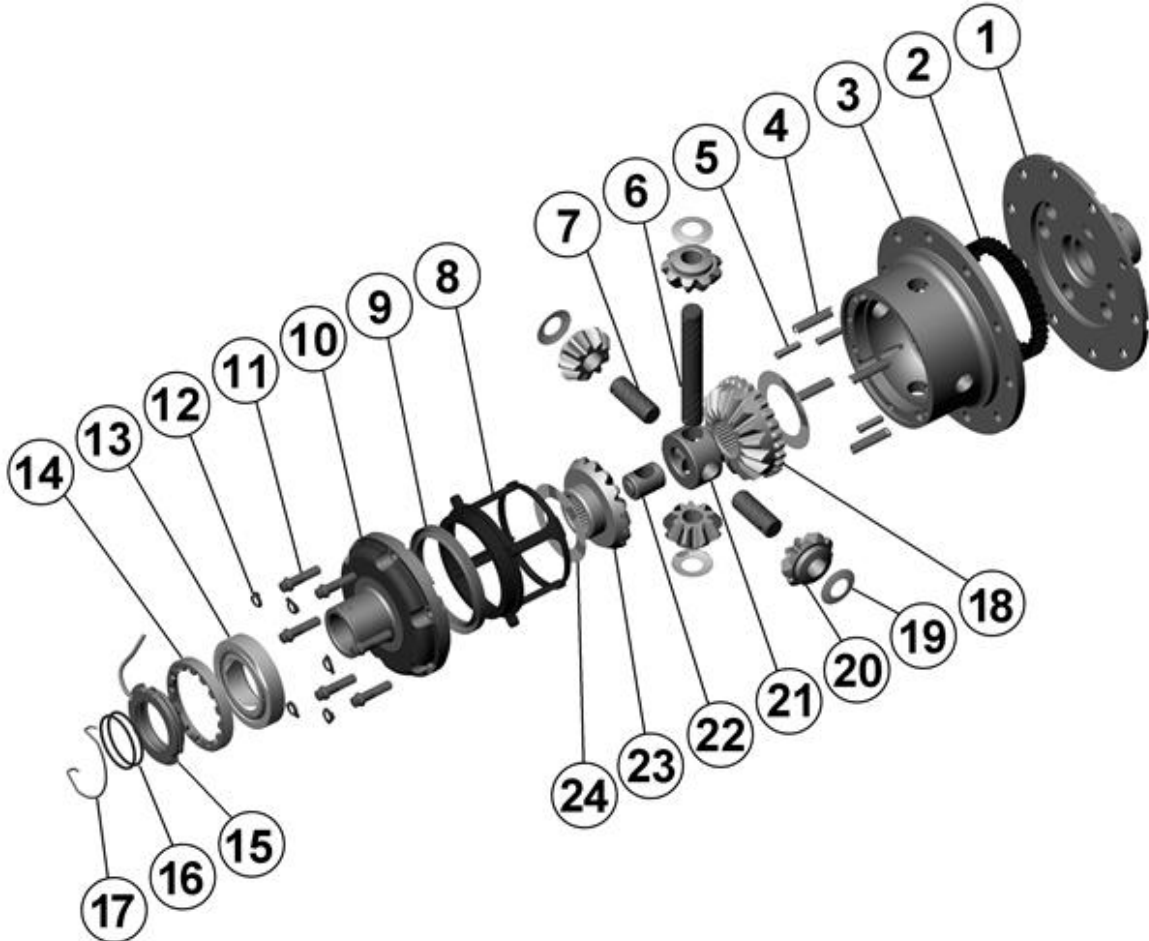

RD04

Nissan H233,31 SPL**

****THIS MODEL WAS SUPERSEDED BY RD134, CROSSED OUT PARTS NOT AVAILABLE**

PARTS LIST

ITEM #	QTY	DESCRIPTION	PART #	NOTES
01	1	FLANGE CAP	020301	
02	1	CLUTCH GEAR	050202	
03	1	DIFFERENTIAL CASE	010305	
04	1	RETURN SPRINGS (PK OF 4)	150101SP	
05	1	RETAINING PIN SET (PK OF 4)	120303SP	
06	1	LONG CROSS SHAFT	060205	
07	2	SHORT CROSS SHAFT	060402	
08	1	PISTON	040202SP	
09	1	ANNULAR SEAL	160905SP	
10	1	CYLINDER CAP ASSEMBLY	030214	
11	1	CYL CAP RETAINING BOLT (PK OF 8)	200205SP	
12	1	LOCKING TAB (8mm) (PK OF 8)	150401SP	
13	1	TAPERED ROLLER BEARING	NOT SUPPLIED	
14	1	ADJUSTER NUT	100102SP	
15	1	SEAL HOUSING KIT	081902SP	
16	1	SEAL HOUSING O-RINGS (PK OF 2)	160235-2	1
17	1	SEAL HOUSING RETAINING CLIP	150601SP	
18	1	SPLINED SIDE GEAR	SEE NOTE	2
19	1	PINION THRUST WASHER(PK OF 4)	151102SP	
20	4	PINION GEAR	SEE NOTE	2
21	1	SPIDER BLOCK	070201SP	
22	1	THRUST BLOCK	110101SP	
23	1	SIDE GEAR	SEE NOTE	2
24	1	S GEAR THRUST WASHER (PK OF 2)	151002SP	
*	9	RING GEAR BOLT SPACER	4581061	
*	1	BULKHEAD FITTING KIT (O-RING TYPE)	170111	
*	1	PUSH-IN FITTING (5mm to 1/8"BSPP)	170201SP	
*	1	AIR LINE (5mm DIA X 6m LONG)	170301SP	
*	1	SOLENOID VALVE (12V)	180103	
*	1	SWITCH RR LOCKER	180224	
*	1	CABLE TIE (PK OF 25)	180305	
*	1	OPERATING & SERVICE MANUAL	210200	
*	1	INSTALLATION GUIDE	210204	

* *Not illustrated in exploded view*

NOTES

- 1 For replacement O-rings use only BS133 Viton 75
- 2 Available only as complete 6 gear set # 728A021
- For information on RD04 models with metal pistons, contact ARB.
- For seal housing set-up refer to tech notes (Section 5.1 & 5.2).

RD04

Nissan H233,31 SPL**

****THIS MODEL WAS SUPERSEDED BY RD134, CROSSED OUT PARTS NOT AVAILABLE**

EXPLODED DIAGRAM

SPECIFICATIONS

Axle Spline	31 tooth, Ø32mm [1.26"]
Ratio Supported	All
Ring Gear ID	146.0mm [5.75"]
Ring Gear Bolts	9 bolts on Ø180mm [7.09"]
Ring Gear Bolt Size	10mm
Ring Gear Torque	86Nm [64 ft-lb]
Backlash	0.15-0.20mm [0.006-0.008"]
Bearing Cap Torque	99Nm [73 ft-lb]