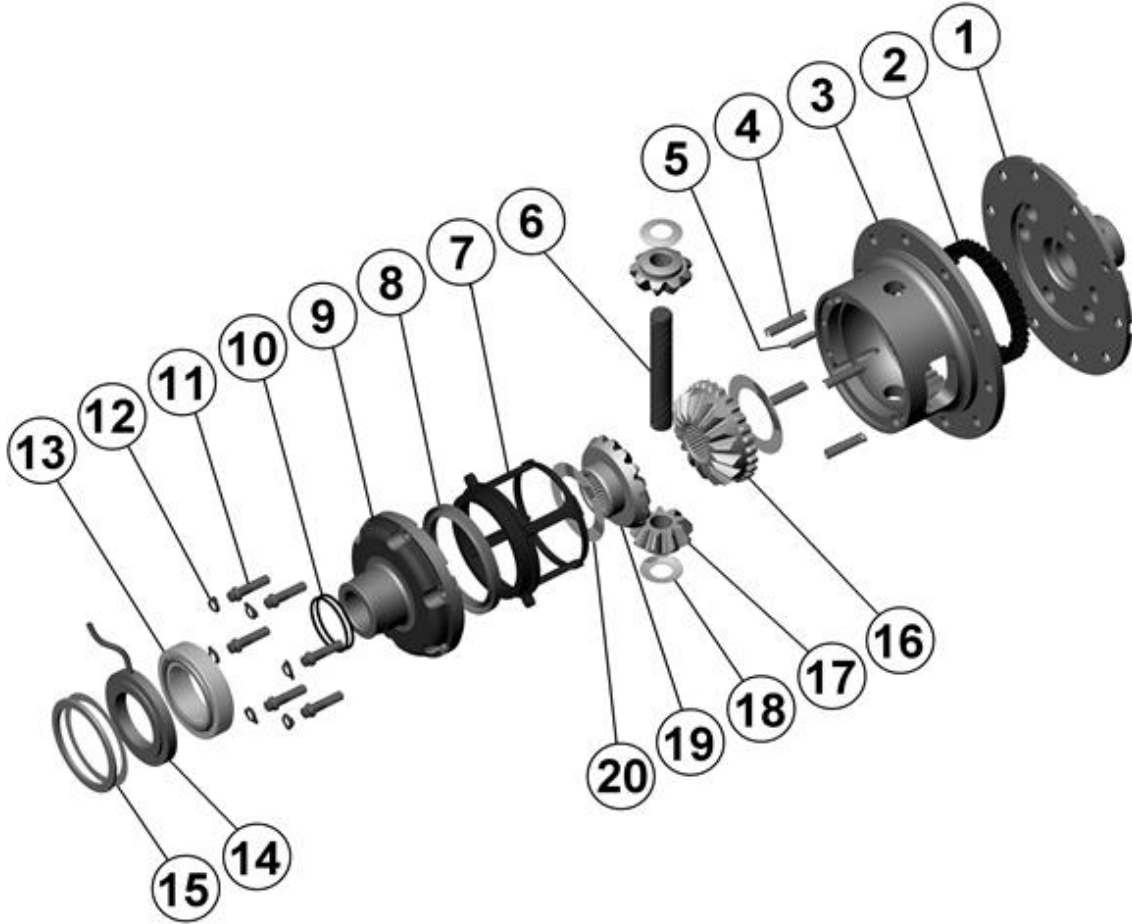

### PARTS LIST

ITEM #	QTY	DESCRIPTION	PART #	NOTES
01	1	FLANGE CAP	020902	
02	1	CLUTCH GEAR	050301	
03	1	DIFFERENTIAL CASE	010905	
04	1	RETURN SPRING (PK OF 4)	150101SP	
05	1	RETAINING PIN SET (PK OF 4)	120301SP	
06	1	LONG CROSS SHAFT	060204SP	
07	1	PISTON	040301	
08	1	U-RING	160301SP	
09	1	CYLINDER CAP ASSEMBLY	030113	
10	1	SEAL HOUSING O-RINGS (PK OF 2)	160206-2	1
11	1	CYL CAP RETAINING BOLT (PK OF 8)	200205SP	
12	1	LOCKING TAB (8mm) (PK OF 8)	150401SP	
13	1	TAPERED ROLLER BEARING	160105	2
14	1	SEAL HOUSING KIT	080601SP	
15	1	SHIM KIT	SHK003	
16	1	SPLINED SIDE GEAR	SEE NOTE	3
17	2	PINION GEAR	SEE NOTE	3
18	1	PINION THRUST WASHER(PK OF 4)	151103SP	
19	1	SIDE GEAR	SEE NOTE	3
20	1	S GEAR THRUST WASHER (PK OF 2)	151003SP	
*	1	C-CLIP KIT	CCK003	
*	1	BULKHEAD FITTING KIT	170102	
*	1	PUSH-IN FITTING (5mm to 1/8"BSPP)	170201SP	
*	1	AIR LINE (5mm DIA X 6m LONG)	170301SP	
*	1	SOLENOID VALVE (12V)	180103	
*	1	SWITCH RR LOCKER	180224	
*	1	CABLE TIE (PK OF 25)	180305	
*	1	OPERATING & SERVICE MANUAL	210200	
*	1	INSTALLATION GUIDE	210210	

### NOTES

- 1 For replacement O-rings use only BS130 Viton 75.
- 2 For replacement bearing use Timken#LM501349 / LM501310.
- 3 Available only as complete 4 gear set #728D012C
- For information on RD10 models with 4 cylinder cap bolts, contact ARB.
- Ring gear bolts are 7/16" - 20 left-hand thread, and must be removed in a clockwise direction.

**RD10**

GM 10 Bolt, 8.5", 28 SPL \*\*

**\*\*THIS MODEL WAS SUPERSEDED BY RD83, CROSSED OUT PARTS NOT AVAILABLE**

### SPECIFICATIONS

Axle Spline	28 tooth, Ø30.5mm [1.20"]
Ratio Supported	2.73:1 & up
Ring Gear ID	127.0mm [5.00"]
Ring Gear OD	216mm [8.5"]
Ring Gear Bolts	10 bolts on Ø156mm [6.14"]
Ring Gear Torque	88Nm [65 ft-lb]
Backlash	0.15-0.25mm [0.006-0.010"]
Bearing Cap Torque	81Nm [60 ft-lb]