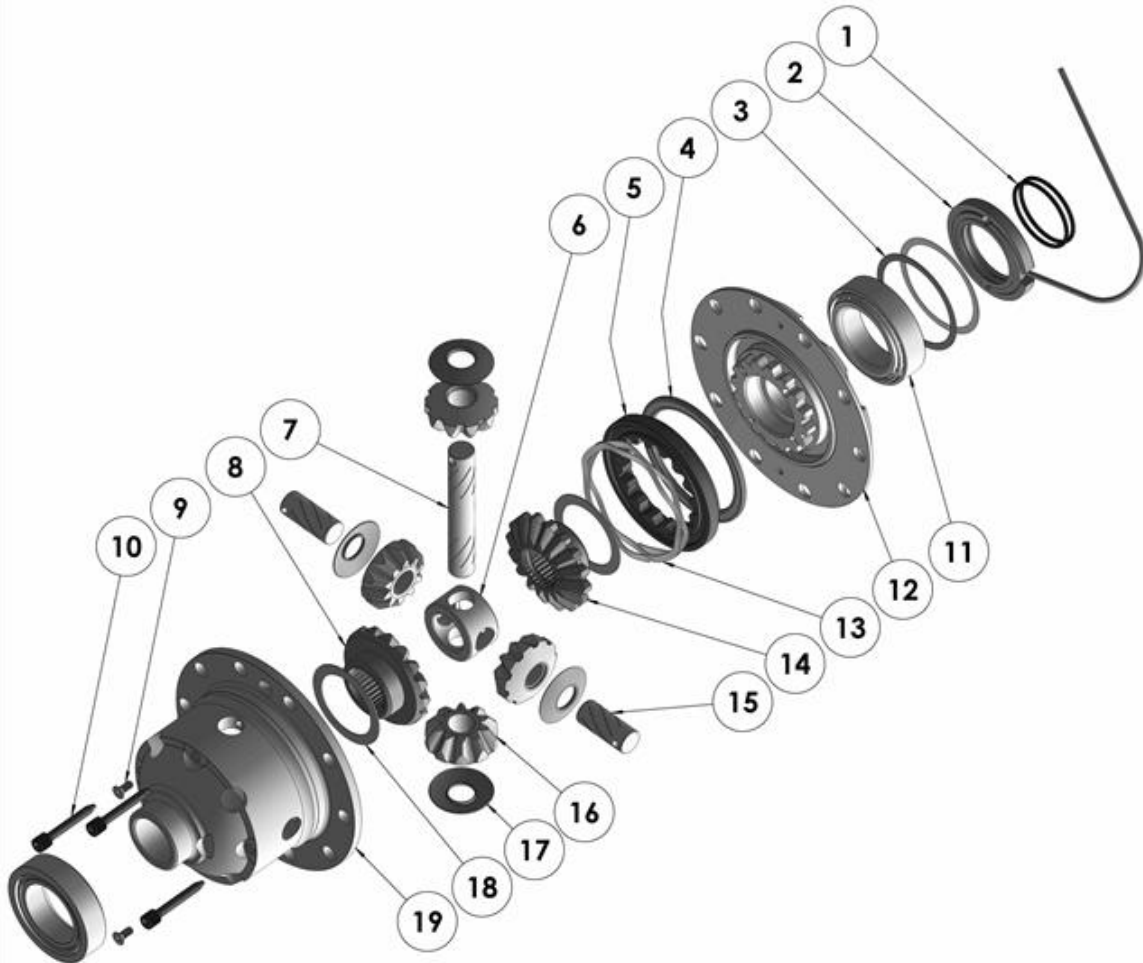

RD104

Dana 30,30 SPL,3.73 & UP

PARTS LIST

ITEM #	QTY	DESCRIPTION	PART #	NOTES
1	1	SEAL HOUSING O-RINGS (PK OF 2)	160235-2	1
2	1	SEAL HOUSING KIT	081801SP	
3	2	SHIM KIT	SHK003	
*	2	MASTER SHIM	150325	
4	1	BONDED SEAL	160701SP	
5	1	CLUTCH GEAR & WAVESPRING KIT	050903SP	
6	1	SPIDER BLOCK	070503SP	
7	1	LONG CROSS SHAFT	061302SP	
8	1	SIDE GEAR	SEE NOTE	3
9	1	COUNTERSUNK SCREW (PK OF 2)	200213SP	
10	3	RETAINING PIN SET (PK OF 4)	120601SP	
11	2	TAPERED ROLLER BEARING	160109	2
12	1	FLANGE CAP KIT	028502SP	
13	1	WAVESPRING	150702SP	
14	1	SPLINED SIDE GEAR	SEE NOTE	3
15	2	SHORT CROSS SHAFT	061402SP	
16	4	PINION GEAR	SEE NOTE	3
17	4	PINION THRUST WASHER	SEE NOTE	4
18	2	SIDE GEAR THRUST WASHER	SEE NOTE	4
19	1	DIFFERENTIAL CASE	013102SP	
*	1	BULKHEAD FITTING KIT (BANJO TYPE)	170114	5
*	1	AIR LINE (6mm DIA X 6m LONG)	170314	5
*	1	SOLENOID VALVE (12V)	180103	
*	1	SWITCH FR LOCKER	180223	
*	1	CABLE TIE (PK OF 25)	180305	
*	1	OPERATING & SERVICE MANUAL	210200	
*	1	INSTALLATION GUIDE	2102104	

* *Not illustrated in exploded view*

NOTES

- 1 For replacement O-rings use only BS133 Viton 75.
- 2 For replacement bearing use Timken part # LM102949 / LM102910.
- 3 Available only as complete 6 gear set # 728J031
- 4 Available only as complete thrust washer kit #730J01
- 5 All diffs produced before serial #17070001 came with 5mm air connection system. For information contact ARB.
- Bearing cap torque does not apply to aluminium housings. Refer to vehicle's service manual for correct torque value.
- 30 spline Dana 30 is a performance upgrade requiring aftermarket axle shafts.

RD104

Dana 30,30 SPL,3.73 & UP

EXPLODED DIAGRAM

SPECIFICATIONS

Axle Spline	30 tooth, Ø33.3mm [1.31"]
Ratio Supported	3.73:1 & up
Ring Gear ID	114.3mm [4.50"]
Ring Gear OD	183mm [7.2"]
Ring Gear Bolts	10 bolts on Ø133mm [5.25"]
Ring Gear Torque	75Nm [55 ft-lb]
Backlash	0.15-0.25mm [0.006-0.010"]
Bearing Cap Torque	81Nm [60 ft-lb] (see note 3)