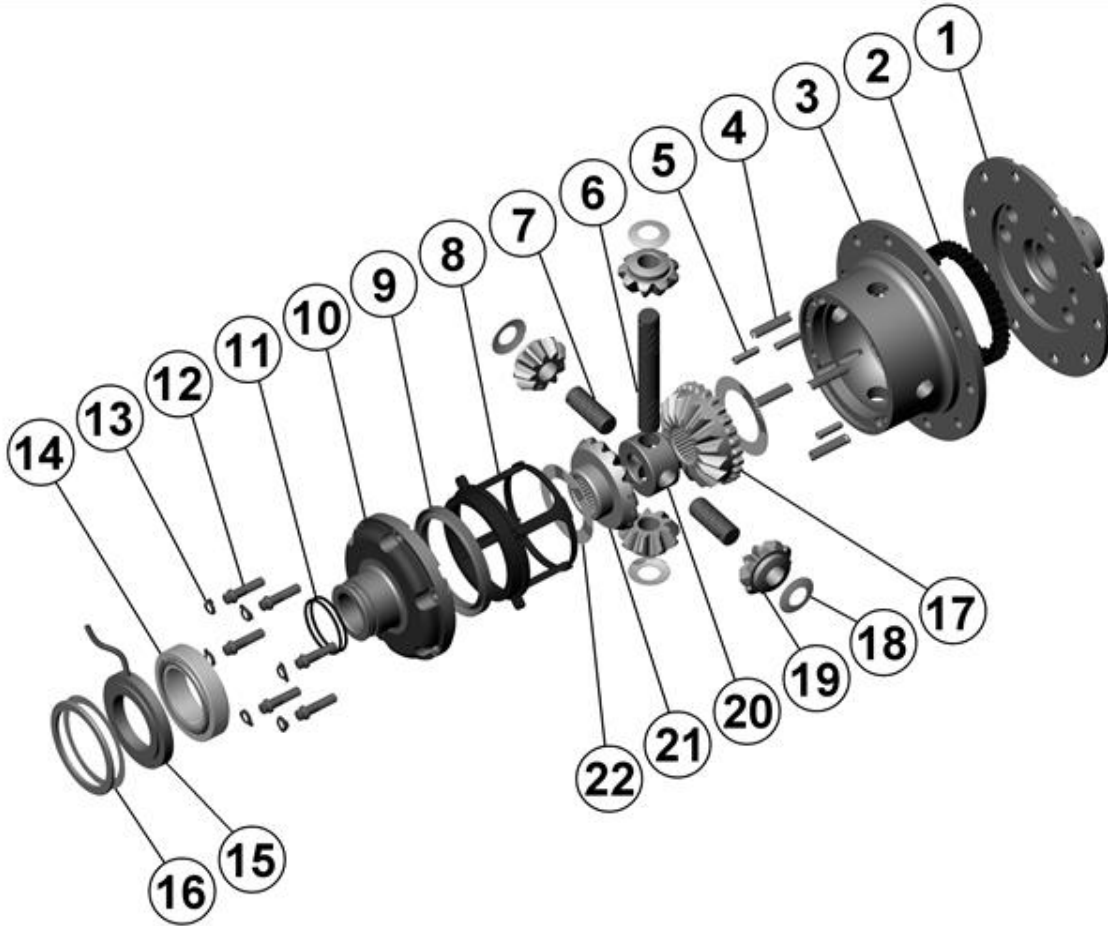

### PARTS LIST

ITEM #	QTY	DESCRIPTION	PART #	NOTES
01	1	FLANGE CAP	022501	
02	1	CLUTCH GEAR	050401	
03	1	DIFFERENTIAL CASE	012401	
04	1	RETURN SPRING (PK OF 4)	150101SP	
05	1	RETAINING PIN SET (PK OF 4)	120301SP	
06	1	LONG CROSS SHAFT	060703	
07	2	SHORT CROSS SHAFT	060802	
08	1	PISTON	040501SP	
09	1	BONDED SEAL	160703SP	
10	1	CYLINDER CAP	031203	
11	1	SEAL HOUSING O-RING (PK OF 2)	160220-2	1
12	1	CYL CAP RETAINING BOLT (PK OF 8)	200205SP	
13	1	LOCKING TAB (8mm) (PK OF 8)	150401SP	
14	1	TAPERED ROLLER BEARING	160113	2
15	1	SEAL HOUSING KIT	080703SP	
16	1	SHIM KIT	SHK006	
*	1	MASTER SHIM	150336	
17	1	SPLINED SIDE GEAR	SEE NOTE	3
18	1	PINION THRUST WASHER (PK OF 4)	151104 SP	
19	4	PINION GEAR	SEE NOTE	3
20	1	SPIDER BLOCK	070401SP	
21	1	SIDE GEAR	SEE NOTE	3
22	1	S GEAR THRUST WASHER (PK OF 2)	151004SP	
*	1	BULKHEAD FITTING KIT (O-RING TYPE)	170111	
*	1	PUSH-IN FITTING (5mm to 1/8"BSPP)	170201SP	
*	1	AIR LINE (5mm DIA X 6m LONG)	170301SP	
*	1	SOLENOID VALVE (12V)	180103	
*	1	SWITCH FR OR RR LOCKER	180225	
*	1	CABLE TIE (PK OF 25)	180305	
*	1	OPERATING & SERVICE MANUAL	210200	
*	1	INSTALLATION GUIDE	2102115	

### NOTES

- 1 For replacement O-rings use only BS141 Viton 75.
- 2 For replacement bearing use Timken part # 39250 / 39412.
- 3 Available only as complete 6 gear set # 728E051

**RD115**

Dana 70HD,37 SPL,4.56 & UP

**\*\*THIS MODEL WAS SUPERSEDED BY RD174, CROSSED OUT PARTS NOT AVAILABLE**

### SPECIFICATIONS

Axle Spline	37 tooth, Ø40.6mm [1.60"]
Ratio Supported	4.56:1 & up
Ring Gear ID	174.9mm [6.89"]
Ring Gear OD	267mm [10.5"]
Ring Gear Bolts	12 bolts on Ø203mm [8.00"]
Ring Gear Torque	149Nm [110 ft-lb]
Backlash	0.15-0.25mm [0.006-0.010"]
Bearing Cap Torque	108Nm [80 ft-lb]
Carrier Bearing OD	104.78mm [4.125"]