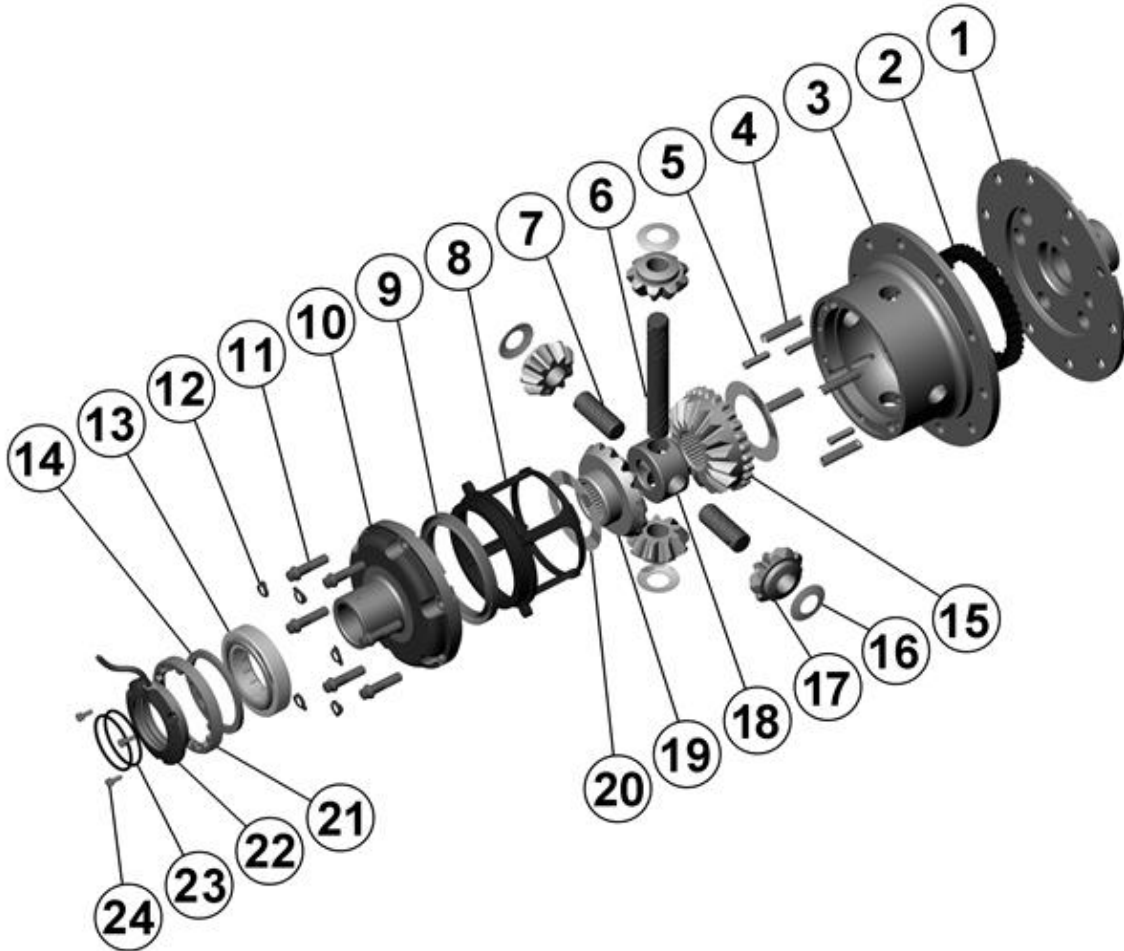

RD118

Suzuki Jimny,FR,22 SPL,10 Bolt RG

****THIS MODEL WAS SUPERSEDED BY RD206, CROSSED OUT PARTS NOT AVAILABLE**

PARTS LIST

ITEM #	QTY	DESCRIPTION	PART #	NOTES
01	1	FLANGE CAP	023703	
02	1	CLUTCH GEAR	050701	
03	1	DIFFERENTIAL CASE	012805	
04	1	RETURN SPRING (PK OF 12)	150107SP	
05	1	RETAINING PIN SET (PK OF 3)	120403SP	
06	1	LONG CROSS SHAFT	060106	
07	2	SHORT CROSS SHAFT	060306	
08	1	PISTON	040801SP	
09	1	U-RING	160306SP	
10	1	CYLINDER CAP ASSEMBLY	031303	
11	1	CYL CAP RETAINING BOLT (PK OF 8)	200211SP	
12	1	LOCKING TAB (6mm) (PK OF 8)	150402SP	
13	1	TAPERED ROLLER BEARING	NOT SUPPLIED	
14	1	CLAMPING PLATE	090401	
15	1	SPLINED SIDE GEAR	SEE NOTE	2
16	1	PINION THRUST WASHER (PK OF 4)	151108SP	
17	4	PINION GEAR	SEE NOTE	2
18	1	SPIDER BLOCK	070701	
19	1	SIDE GEAR	SEE NOTE	2
20	1	S GEAR THRUST WASHER (PK OF 2)	151008SP	
21	1	ADJUSTER NUT	100601SP	
22	1	SEAL HOUSING KIT	081401SP	
23	1	SEAL HOUSING O-RINGS (PK OF 2)	160208-2	1
24	3	SEAL HOUSING SCREW	200502	
*	1	BULKHEAD FITTING KIT (O-RING TYPE)	170111	
*	1	PUSH-IN FITTING (5mm to 1/8"BSPP)	170201SP	
*	1	AIR LINE (5mm DIA X 6m LONG)	170301SP	
*	1	SOLENOID VALVE (12V)	180103	
*	1	SWITCH FR LOCKER	180223	
*	1	CABLE TIE (PK OF 25)	180305	
*	1	OPERATING & SERVICE MANUAL	210200	
*	1	INSTALLATION GUIDE	2102118	

* *Not illustrated in exploded view*

NOTES

- 1 For replacement O-rings use only BS030 Viton 75.
- 2 Available only as complete 6 gear set # 728G024
- Refer to seal housing set-up tech note ([Section 5.1](#)).

RD118

Suzuki Jimny,FR,22 SPL,10 Bolt RG

****THIS MODEL WAS SUPERSEDED BY RD206, CROSSED OUT PARTS NOT AVAILABLE**

EXPLODED DIAGRAM

SPECIFICATIONS

Axle Spline	22 tooth, Ø23.9mm [0.94"]
Ratio Supported	All
Ring Gear ID	108.0mm [4.25"]
Ring Gear Bolts	10 bolts on Ø130mm [5.12"]
Ring Gear Torque	85Nm [63 ft-lb]
Backlash	0.10-0.20mm [0.004-0.008"]
Bearing Cap Torque	50Nm [37 ft-lb]