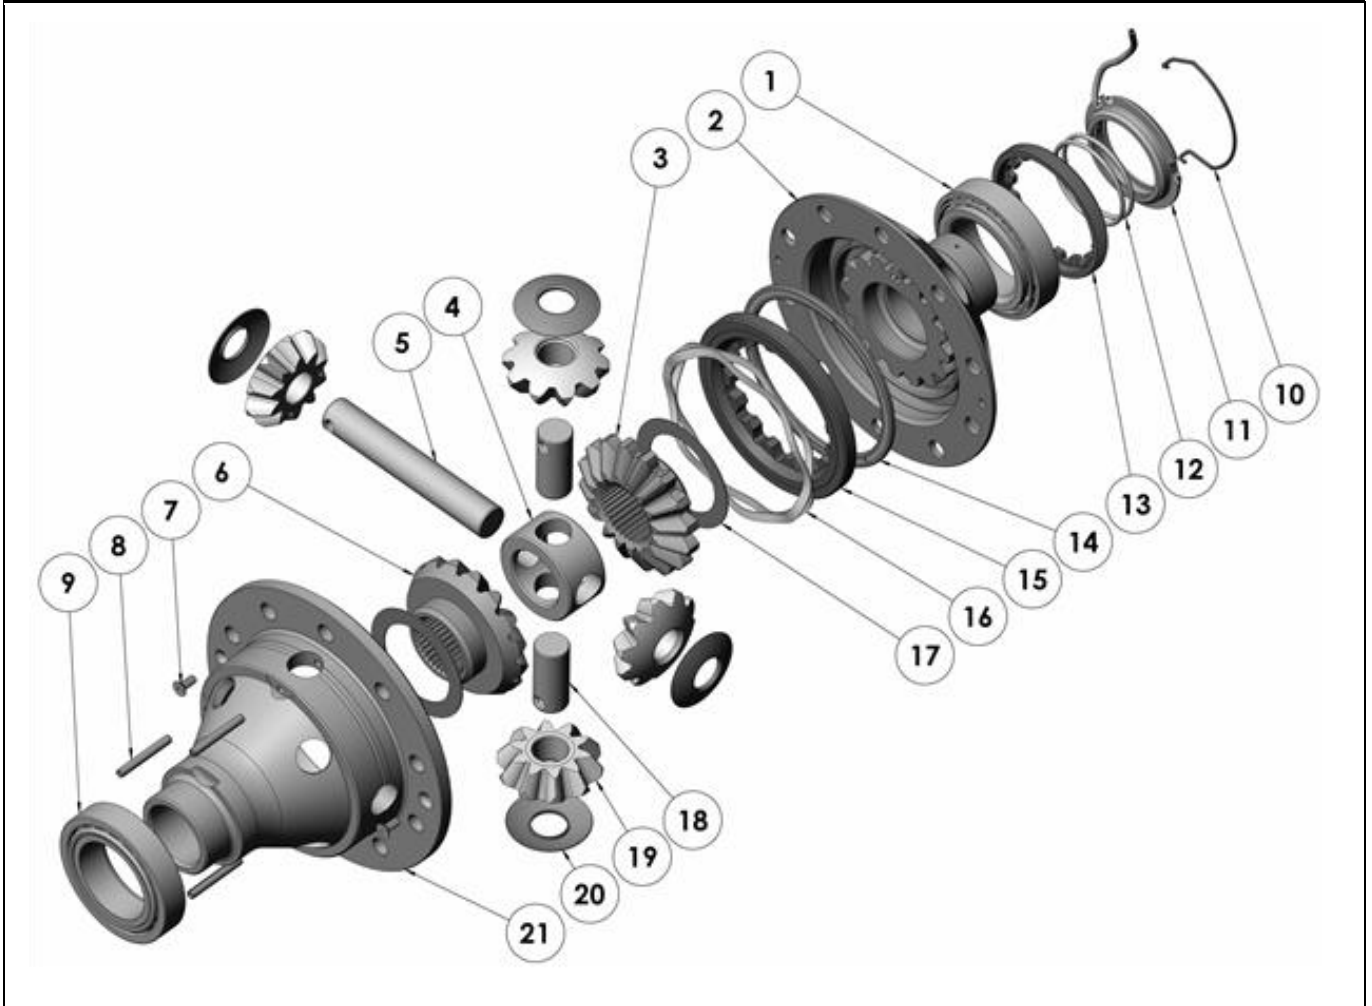

RD119

Ford 9",31 SPL

PARTS LIST

ITEM #	QTY	DESCRIPTION	PART #	NOTES
01	1	TAPERED ROLLER BEARING	NOT SUPPLIED	
02	1	FLANGE CAP KIT	027306SP	
03	1	SPLINED SIDE GEAR	SEE NOTE	2
04	1	SPIDER BLOCK	070201SP	
05	1	LONG CROSS SHAFT	060204SP	
06	1	SIDE GEAR	SEE NOTE	2
07	1	COUNTERSUNK SCREW (PK OF 2)	200213SP	
08	1	RETAINING PIN SET (PK OF 4)	120701SP	
09	1	TAPERED ROLLER BEARING	NOT SUPPLIED	
10	1	SEAL HOUSING RETAINING CLIP	150602SP	
11	1	SEAL HOUSING KIT	082002SP	
12	1	SEAL HOUSING O-RINGS (PK OF 2)	160235-2	1
13	1	ADJUSTER NUT (75.3mm [2.95"])	100703SP	
*	1	ADJUSTER NUT (80mm [3.15"])	100704SP	
14	1	BONDED SEAL	160703SP	
15	1	CLUTCH GEAR & WAVESPRING KIT	050904SP	
16	1	WAVESPRING	150704SP	
17	2	SIDE GEAR THRUST WASHER	SEE NOTE	3
18	2	SHORT CROSS SHAFT	060403SP	
19	4	PINION GEAR	SEE NOTE	2
20	4	PINION THRUST WASHER	SEE NOTE	3
21	1	DIFFERENTIAL CASE	012206SP	
*	1	BULKHEAD FITTING KIT (BANJO TYPE)	170114	4
*	1	AIR LINE (6mm DIA X 6m LONG)	170314	4
*	1	SOLENOID VALVE (12V)	180103	
*	1	SWITCH FR OR RR LOCKER	180225	
*	1	CABLE TIE (PK OF 25)	180305	
*	1	OPERATING & SERVICE MANUAL	210200	
*	1	INSTALLATION GUIDE	2102119	

* *Not illustrated in exploded view*

NOTES

- 1 For replacement O-rings use only BS132 Viton 75.
- 2 Available only as complete 6 gear set #728H091
- 3 Available only as complete thrust washer kit #730H01
- 4 All diffs produced before serial #17070001 came with 5mm air connection system. For information contact ARB.
- For the 35 spline Ford 9" refer to RD99 ([Section 2.99](#)).
- Refer to seal housing set-up tech note ([Section 5.2](#)).

RD119

Ford 9",31 SPL

EXPLODED DIAGRAM

SPECIFICATIONS

Axle Spline	31 tooth, Ø33.5mm [1.32"]
Ratio Supported	All
Ring Gear ID	127.0mm [5.00"]
Ring Gear OD	229mm [9"]
Ring Gear Bolts	10 bolts on Ø152mm [6.00"]
Ring Gear Torque	95Nm [70 ft-lb]
OEM Backlash	0.25-0.41mm [0.010-0.016"]
Non-OEM Backlash	0.18-0.25mm [0.007-0.010"]
Bearing Cap Torque	81Nm [60 ft-lb]