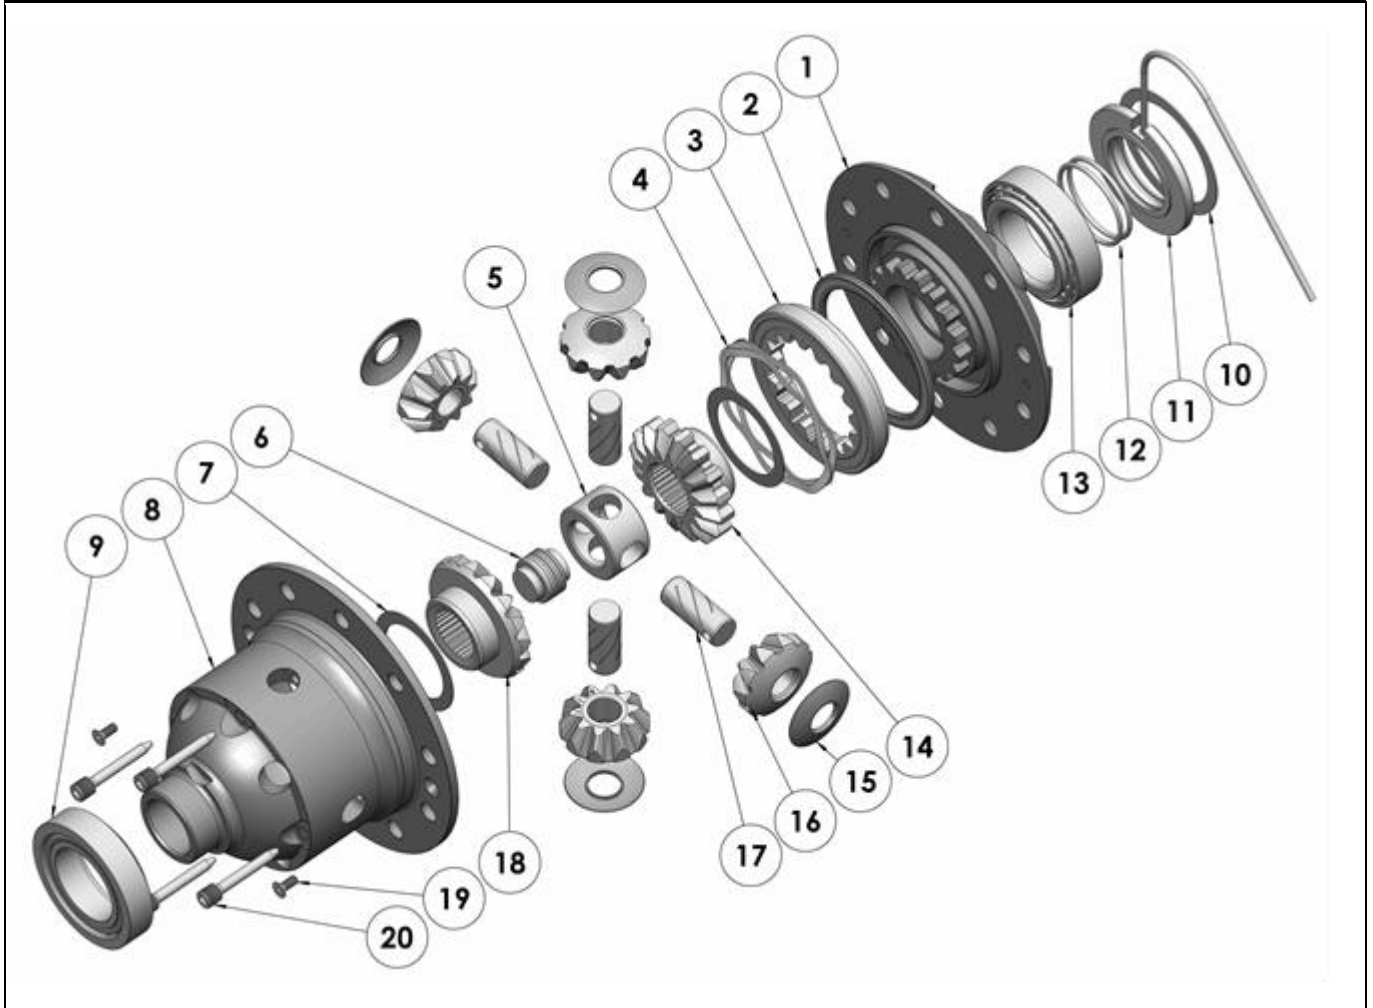

RD123

Mazda 8",RR,shim adjusted

PARTS LIST

ITEM #	QTY	DESCRIPTION	PART #	NOTES
1	1	FLANGE CAP KIT	028508SP	
2	1	BONDED SEAL	160701SP	
3	1	CLUTCH GEAR & WAVESPRING KIT	050903SP	
4	1	WAVESPRING	150702SP	
5	1	SPIDER BLOCK	070503SP	
6	1	THRUST BLOCK	110505SP	
*	1	THRUST BLOCK	110508SP	
7	2	SIDE GEAR THRUST WASHER	SEE NOTE	3
8	1	DIFFERENTIAL CASE	013108SP	
9	1	TAPERED ROLLER BEARING	NOT SUPPLIED	
10	1	SHIM KIT	SHK008	
11	1	SEAL HOUSING KIT	081804SP	
12	1	SEAL HOUSING O-RINGS (PK OF 2)	160235-2	1
13	1	TAPERED ROLLER BEARING	NOT SUPPLIED	
14	1	SPLINED SIDE GEAR	SEE NOTE	2
15	4	PINION THRUST WASHER	SEE NOTE	3
16	4	PINION GEAR	SEE NOTE	2
17	4	SHORT CROSS SHAFT	061402SP	
18	1	SIDE GEAR	SEE NOTE	2
19	1	COUNTERSUNK SCREW (PK OF 2)	200213SP	
20	1	RETAINING PIN SET (PK OF 4)	120601SP	
*	1	BULKHEAD FITTING KIT (BANJO TYPE)	170114	4
*	1	AIR LINE (6mm DIA X 6m LONG)	170314	4
*	1	SOLENOID VALVE (12V)	180103	
*	1	SWITCH RR LOCKER	180224	
*	1	CABLE TIE (PK OF 25)	180305	
*	1	OPERATING & SERVICE MANUAL	210200	
*	1	INSTALLATION GUIDE	2102123	

* *Not illustrated in exploded view*

NOTES

- 1 For replacement O-rings use only BS133 Viton 75.
- 2 Available only as complete 6 gear set # 728J061
- 3 Available only as complete thrust washer kit #730J01
- 4 All diffs produced before serial #17070001 came with 5mm air connection system. For information contact ARB.
- Not suitable for adjuster nut type third member.
- Newer shim type third member made by Dana Spicer will retrofit to older shafts and banjo.

RD123

Mazda 8",RR,shim adjusted

EXPLODED DIAGRAM

SPECIFICATIONS

Axle Spline	30 tooth
Ratio Supported	All
Ring Gear ID	121.3mm [4.77"]
Ring Gear OD	205.5mm [8.09"]
Ring Gear Bolts	10 bolts on Ø146.25 [5.75"]
Ring Gear Torque	95Nm [70 ft-lb]
Backlash	0.15-0.25mm [0.006-0.010"]
Bearing Cap Torque	81Nm [60 ft-lb]