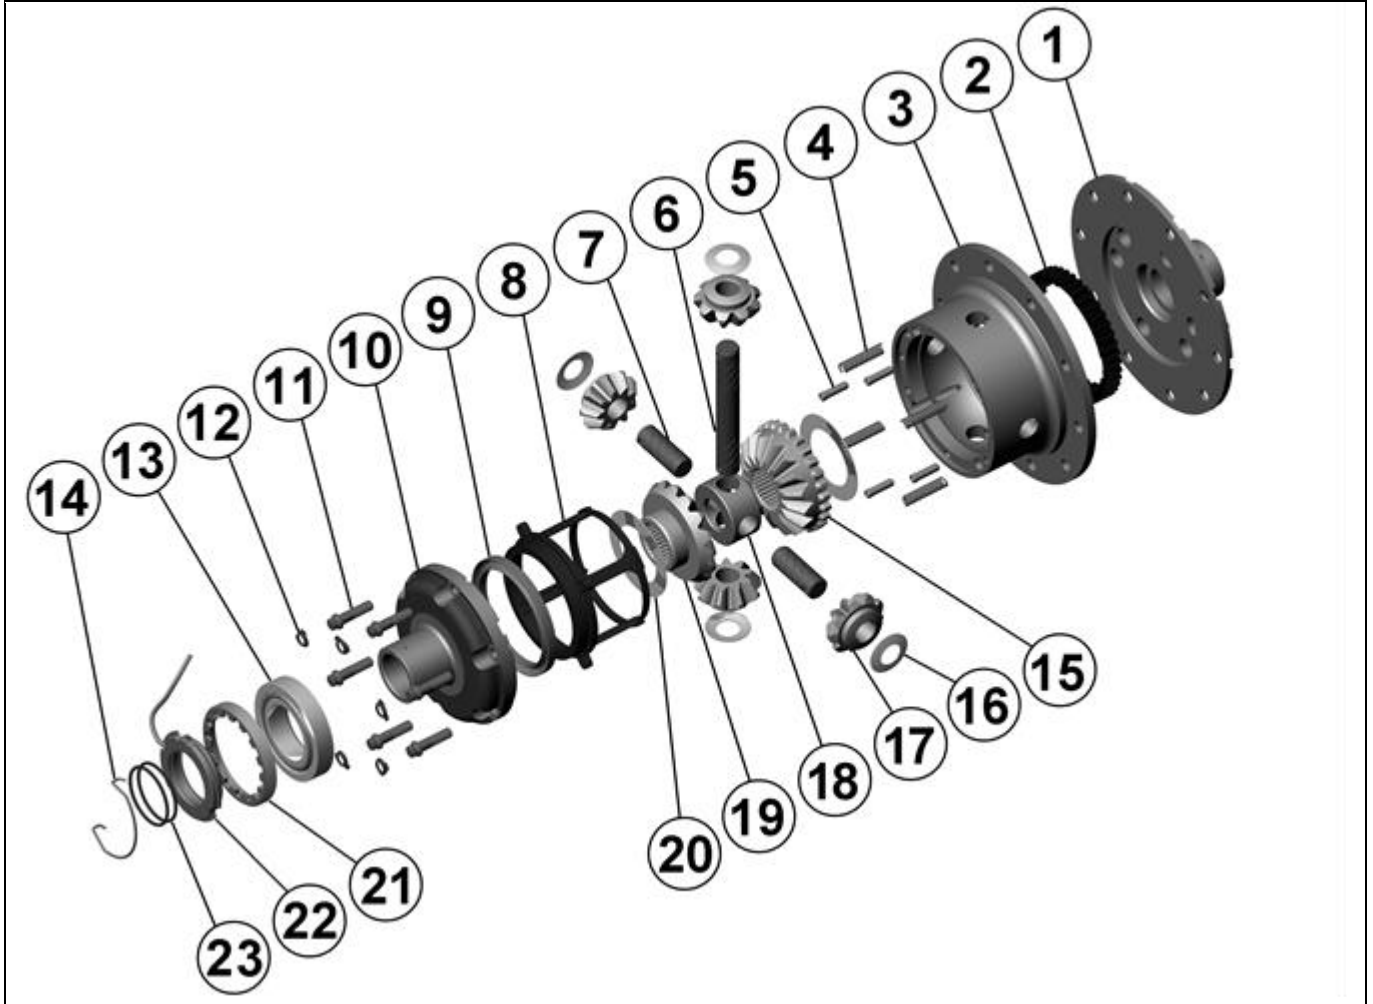

RD126

Santana PS-10,RR

****THIS MODEL IS NO LONGER IN PRODUCTION, CROSSED OUT PARTS ARE UNAVAILABLE**

PARTS LIST

ITEM #	QTY	DESCRIPTION	PART #	NOTES
01	1	FLANGE CAP	022604	
02	1	CLUTCH GEAR	050202	
03	1	DIFFERENTIAL CASE	011304	
04	1	RETURN SPRING (PK OF 4)	150101SP	
05	3	CROSS SHAFT RETAINING PIN	120303SP	
06	1	LONG CROSS SHAFT	060205	
07	2	SHORT CROSS SHAFT	060402	
08	1	PISTON	040202SP	
09	1	ANNULAR SEAL	160905SP	
10	1	CYLINDER CAP ASSEMBLY	030504	
11	1	CYL CAP RETAINING BOLT (PK OF 8)	200205SP	
12	1	LOCKING TAB (8mm) (PK OF 8)	150401SP	
13	1	TAPERED ROLLER BEARING	NOT SUPPLIED	
14	1	SEAL HOUSING RETAINING CLIP	150601SP	
15	1	SPLINED SIDE GEAR	SEE NOTE	2
16	1	PINION THRUST WASHER (PK OF 4)	151102SP	
17	4	PINION GEAR	SEE NOTE	2
18	1	SPIDER BLOCK	070201SP	
19	1	SIDE GEAR	SEE NOTE	2
20	1	S GEAR THRUST WASHER (PK OF 2)	151006SP	
21	1	ADJUSTER NUT	100801SP	
22	1	SEAL HOUSING KIT	081901SP	
23	1	SEAL HOUSING O-RINGS (PK OF 2)	160207-2	1
*	1	BULKHEAD FITTING KIT (O-RING TYPE)	170111	
*	1	PUSH-IN FITTING (5mm to 1/8"BSPP)	170201SP	
*	1	AIR LINE (5mm DIA X 6m LONG)	170301SP	
*	1	SOLENOID VALVE (12V)	180103	
*	1	SWITCH RR LOCKER	180224	
*	1	CABLE TIE (PK OF 25)	180305	
*	1	OPERATING & SERVICE MANUAL	210200	
*	1	INSTALLATION GUIDE	2102126	

* *Not illustrated in exploded view*

NOTES

- 1 For replacement O-rings use only BS136 Viton 75.
- 2 Available only as complete 6 gear set # 728A051
- Refer to seal housing set-up tech note ([Sec. 5.2](#)).

RD126

Santana PS-10,RR

****THIS MODEL IS NO LONGER IN PRODUCTION, CROSSED OUT PARTS ARE UNAVAILABLE**

EXPLODED DIAGRAM

SPECIFICATIONS

Axle Spline	34 tooth, Ø31.5mm [1.24"]
Ratio Supported	All
Ring Gear ID	160.0mm [6.30"]
Ring Gear OD	251mm [9.9"]
Ring Gear Bolts	12 bolts on Ø190.6mm [7.50"]