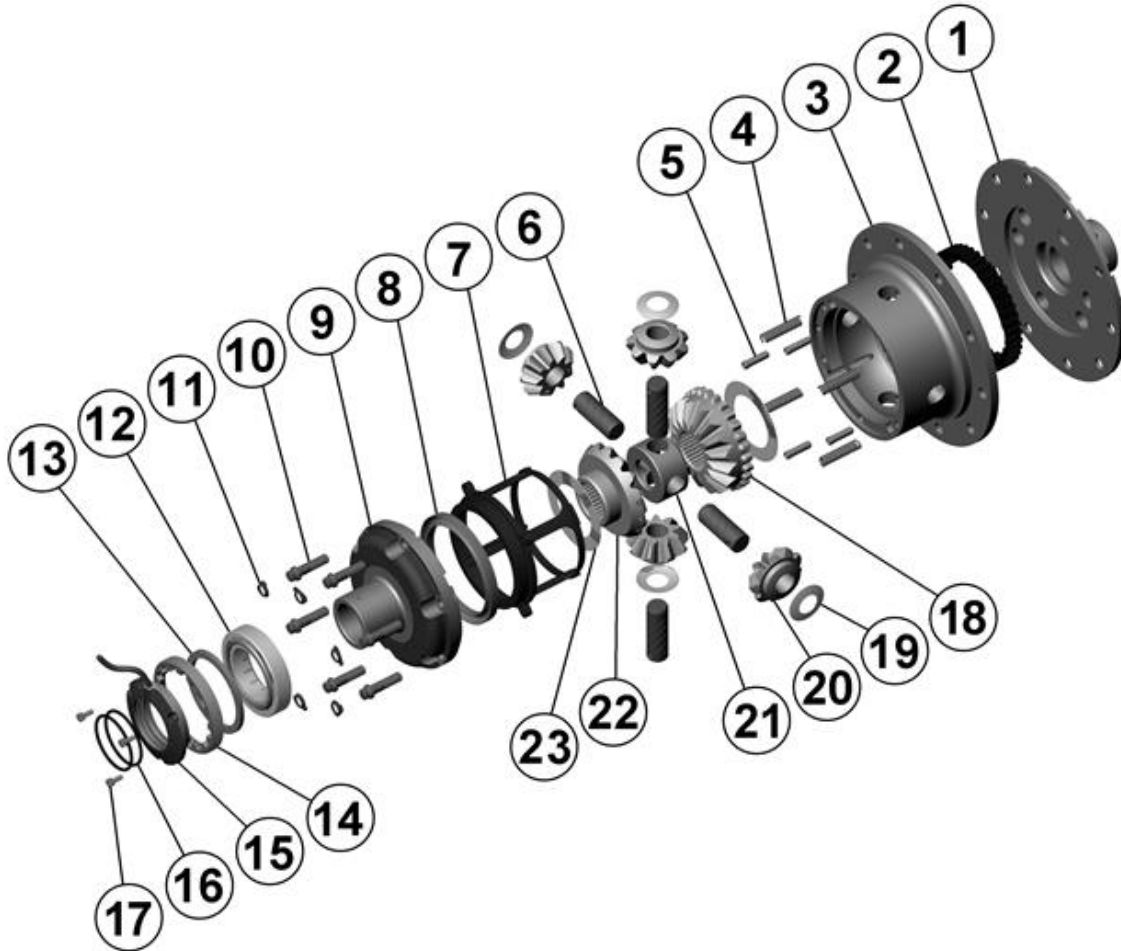

### PARTS LIST

ITEM #	QTY	DESCRIPTION	PART #	NOTES
01	1	FLANGE CAP	023201	
02	1	CLUTCH GEAR	050401	
03	1	DIFFERENTIAL CASE	012901	
04	1	RETURN SPRINGS (PK OF 4)	150101SP	
05	1	RETAINING PIN SET (PK OF 4)	120301SP	
06	4	SHORT CROSS SHAFT	060802	
07	1	PISTON	040501SP	
08	1	BONDED SEAL	160703SP	
09	1	CYLINDER CAP ASSEMBLY	031202	
10	1	CYL CAP RETAINING BOLT (PK OF 8)	200205SP	
11	1	LOCKING TAB (8mm) (PK OF 8)	150401SP	
12	1	TAPERED ROLLER BEARING	NOT SUPPLIED	
13	1	CLAMPING PLATE	090301	
14	1	ADJUSTER NUT	100501SP	
15	1	SEAL HOUSING KIT	081201SP	
16	1	SEAL HOUSING O-RINGS (PK OF 2)	160227-2	1
17	4	SEAL HOUSING SCREW	200501	
18	1	SPLINED SIDE GEAR	SEE NOTE	2
19	1	PINION THRUST WASHER (PK OF 4)	151104SP	
20	4	PINION GEAR	SEE NOTE	2
21	1	SPIDER BLOCK	070401	
22	1	SIDE GEAR	SEE NOTE	2
23	1	S GEAR THRUST WASHER (PK OF 2)	151007SP	
*	1	BULKHEAD FITTING KIT (O-RING TYPE)	170111	
*	1	PUSH-IN FITTING (5mm to 1/8" BSPP)	170201SP	
*	1	AIR LINE (5mm DIA X 6m LONG)	170301SP	
*	1	SOLENOID VALVE (12V)	180103	
*	1	SWITCH RR LOCKER	180224	
*	1	CABLE TIE (PK OF 25)	180305	
*	1	OPERATING & SERVICE MANUAL	210200	
*	1	INSTALLATION GUIDE	2102144	

### NOTES

- 1 For replacement O-rings use only BS138 Viton 75.
- 2 Available only as complete 6 gear set # 728E074
- Refer to seal housing set-up tech note ([Section 5.1](#)).
- For H260 with 37 spline axles, refer to RD70 ([Section 2.70](#)).

**RD144**

Nissan H260,34 SPL

**\*\*THIS MODEL WAS SUPERSEDED BY RD214, CROSSED OUT PARTS NOT AVAILABLE**

### SPECIFICATIONS

Axle Spline	34 tooth, Ø34.8mm [1.37"]
Ratio Supported	All
Ring Gear ID	165.1mm [6.50"]
Ring Gear Bolts	10 bolts on Ø200mm [7.87"]
Ring Gear Bolt Size	14mm
Ring Gear Torque	212Nm [156 ft-lb]
Backlash	0.15-0.20mm [0.006-0.008"]
Bearing Cap Torque	88Nm [65 ft-lb]