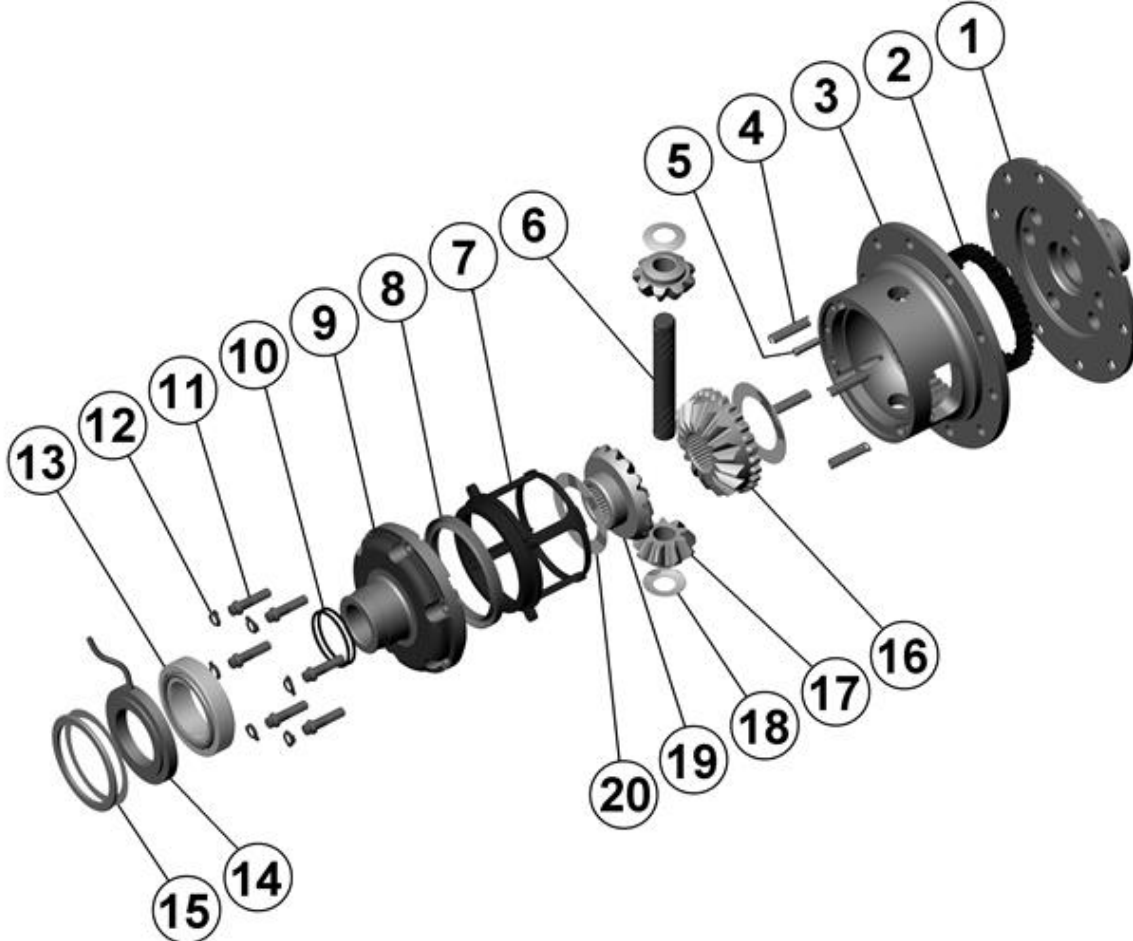

RD16

Ford 8.8",28 SPL**

****THIS MODEL WAS SUPERSEDED BY RD82, CROSSED OUT PARTS NOT AVAILABLE**

PARTS LIST

ITEM #	QTY	DESCRIPTION	PART #	NOTES
01	1	FLANGE CAP	020901	
02	1	CLUTCH GEAR	050301	
03	1	DIFFERENTIAL CASE	010903	
04	1	RETURN SPRING (PK OF 4)	150101SP	
05	1	RETAINING PIN SET (PK OF 4)	120301SP	
06	1	LONG CROSS SHAFT	060204SP	
07	1	PISTON	040301	
08	1	U-RING	160301SP	
09	1	CYLINDER CAP ASSEMBLY	030402	
10	1	SEAL HOUSING O-RINGS (PK OF 2)	160205-2	1
11	1	CYL CAP RETAINING BOLT (PK OF 8)	200205SP	
12	1	LOCKING TAB (8mm) (PK OF 8)	150401SP	
13	1	TAPERED ROLLER BEARING	160104	2
14	1	SEAL HOUSING KIT	080501SP	
15	1	SHIM KIT	SHK002	
16	1	SPLINED SIDE GEAR	SEE NOTE	3
17	2	PINION GEAR	SEE NOTE	3
18	1	PINION THRUST WASHER (PK OF 4)	151103SP	
19	1	SIDE GEAR	SEE NOTE	3
20	1	S GEAR THRUST WASHER (PK OF 2)	151003SP	
*	1	C-CLIP KIT	CCK003	
*	1	BULKHEAD FITTING KIT	170102	
*	1	PUSH-IN FITTING (5mm to 1/8"BSPP)	170201SP	
*	1	AIR LINE (5mm DIA X 6m LONG)	170301SP	
*	1	SOLENOID VALVE (12V)	180103	
*	1	SWITCH RR LOCKER	180224	*
*	1	CABLE TIE (PK OF 25)	180305	
*	1	OPERATING & SERVICE MANUAL	210200	
*	1	INSTALLATION GUIDE	210216	

* *Not illustrated in exploded view*

NOTES

- 1 For replacement O-rings use only BS132 Viton 75.
- 2 For replacement bearing use Timken part # LM603049 / LM603011.
- 3 Available only as complete 4 gear set #728D012C
- For information on RD16 models with 4 cylinder cap bolts, contact ARB.

RD16

Ford 8.8", 28 SPL **

****THIS MODEL WAS SUPERSEDED BY RD82, CROSSED OUT PARTS NOT AVAILABLE**

EXPLODED DIAGRAM

SPECIFICATIONS

Axle Spline	28 tooth, Ø30.5mm [1.20"]
Ratio Supported	All
Ring Gear ID	127.0mm [5.00"]
Ring Gear OD	224mm [8.8"]
Ring Gear Bolts	10 bolts on Ø152mm [6.00"]
Ring Gear Torque	81Nm [60 ft-lb]
Backlash	0.28-0.41mm [0.011-0.016"]
Bearing Cap Torque	81Nm [60 ft-lb]