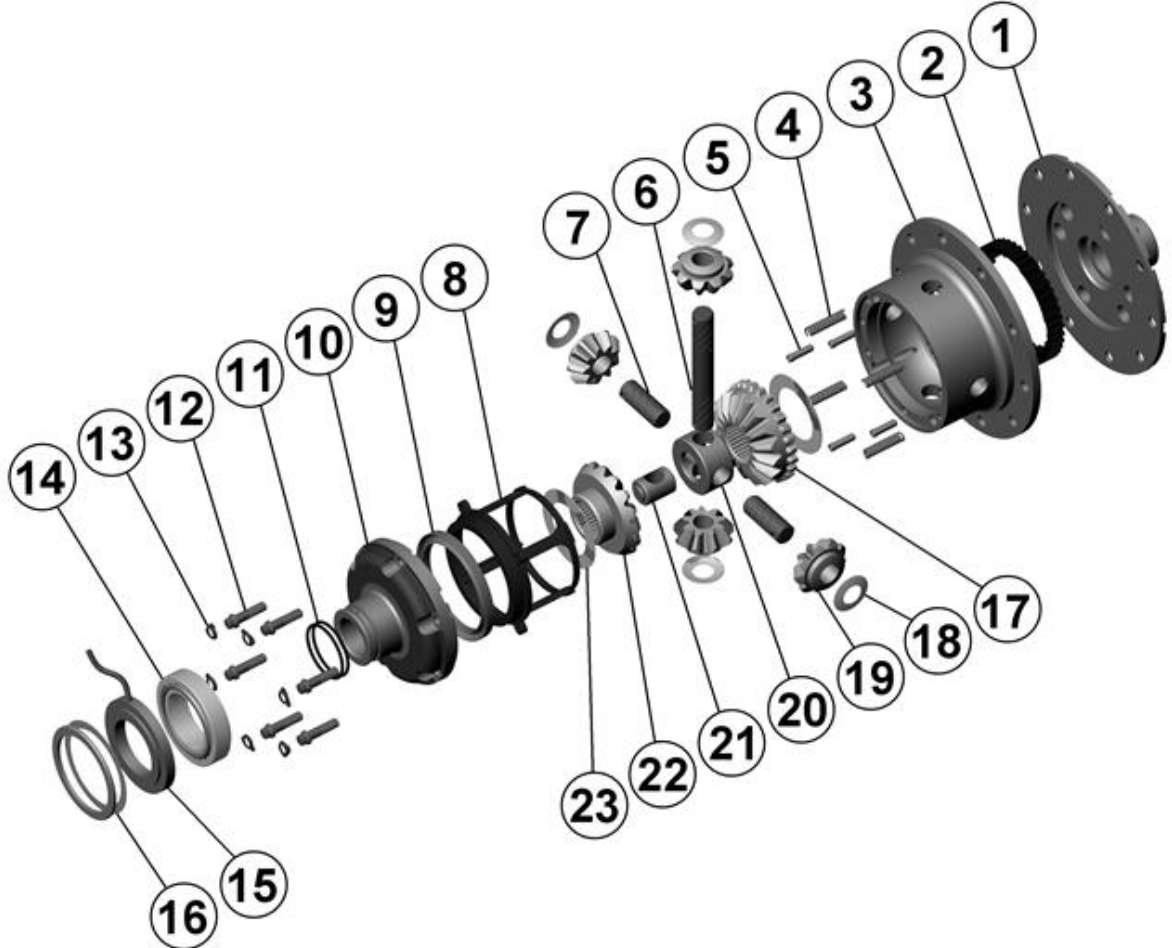

RD18

Dana 44,19 SPL,3.92 & UP**

****THIS MODEL IS NO LONGER IN PRODUCTION, CROSSED OUT PARTS ARE UNAVAILABLE**

PARTS LIST

ITEM #	QTY	DESCRIPTION	PART #	NOTES
01	1	FLANGE CAP	020502	
02	1	CLUTCH GEAR	050402	
03	1	DIFFERENTIAL CASE	040505	
04	1	RETURN SPRINGS (PK OF 4)	150101SP	
05	1	RETAINING PIN SET (PK OF 4)	120102SP	
*	1	RETAINING PIN SET (PK OF 4)	120302SP	
06	1	LONG CROSS SHAFT	060403	
07	2	SHORT CROSS SHAFT	060303	
08	1	PISTON	040103SP	
09	1	BONDED SEAL	160701SP	
10	1	CYLINDER CAP	030410	
11	1	SEAL HOUSING O-RINGS (PK OF 2)	160205-2	1
12	1	CYL CAP RETAINING BOLT (PK OF 8)	200205SP	
13	1	LOCKING TAB (8mm) (PK OF 8)	150401SP	
14	1	TAPERED ROLLER BEARING	160101	2
15	1	SEAL HOUSING KIT	080304SP	
16	1	SHIM KIT	SHK004	
17	1	SPLINED SIDE GEAR	SEE NOTE	3
18	1	PINION THRUST WASHER (PK OF 4)	151101SP	
19	4	PINION GEAR	SEE NOTE	3
20	1	SPIDER BLOCK	070404	
21	1	THRUST BLOCK	110202SP	
22	1	SIDE GEAR	SEE NOTE	3
23	1	S GEAR THRUST WASHER (PK OF 2)	151003SP	
*	1	BULKHEAD FITTING KIT (O-RING TYPE)	170111	
*	1	PUSH-IN FITTING (5mm to 1/8"BSPP)	170201SP	
*	1	AIR LINE (5mm DIA X 6m LONG)	170301SP	
*	1	SOLENOID VALVE (12V)	180103	
*	1	SWITCH RR LOCKER	180224	
*	1	CABLE TIE (PK OF 25)	180305	
*	1	OPERATING & SERVICE MANUAL	210200	
*	1	INSTALLATION GUIDE	210218	

* *Not illustrated in exploded view*

NOTES

- 1 For replacement O-rings use only BS132 Viton 75.
- 2 For replacement bearing use Timken part # LM104949 / LM104912.
- 3 Available only as complete 6 gear set # 728B051
- For information on RD18 models with 4 cylinder cap bolts, contact ARB.

RD18

Dana 44,19 SPL,3.92 & UP**

****THIS MODEL IS NO LONGER IN PRODUCTION, CROSSED OUT PARTS ARE UNAVAILABLE**

EXPLODED DIAGRAM

SPECIFICATIONS

Axle Spline	19 tooth, Ø31.8mm [1.25"]
Ratio Supported	3.92:1 & up
Ring Gear ID	141.3mm [5.56"]
Ring Gear OD	216mm [8.5"]
Ring Gear Bolts	10 bolts on Ø168mm [6.61"]
Ring Gear Torque	75Nm [55 ft-lb]
Backlash	0.15-0.25mm [0.006-0.010"]
Bearing Cap Torque	81Nm [60 ft-lb]