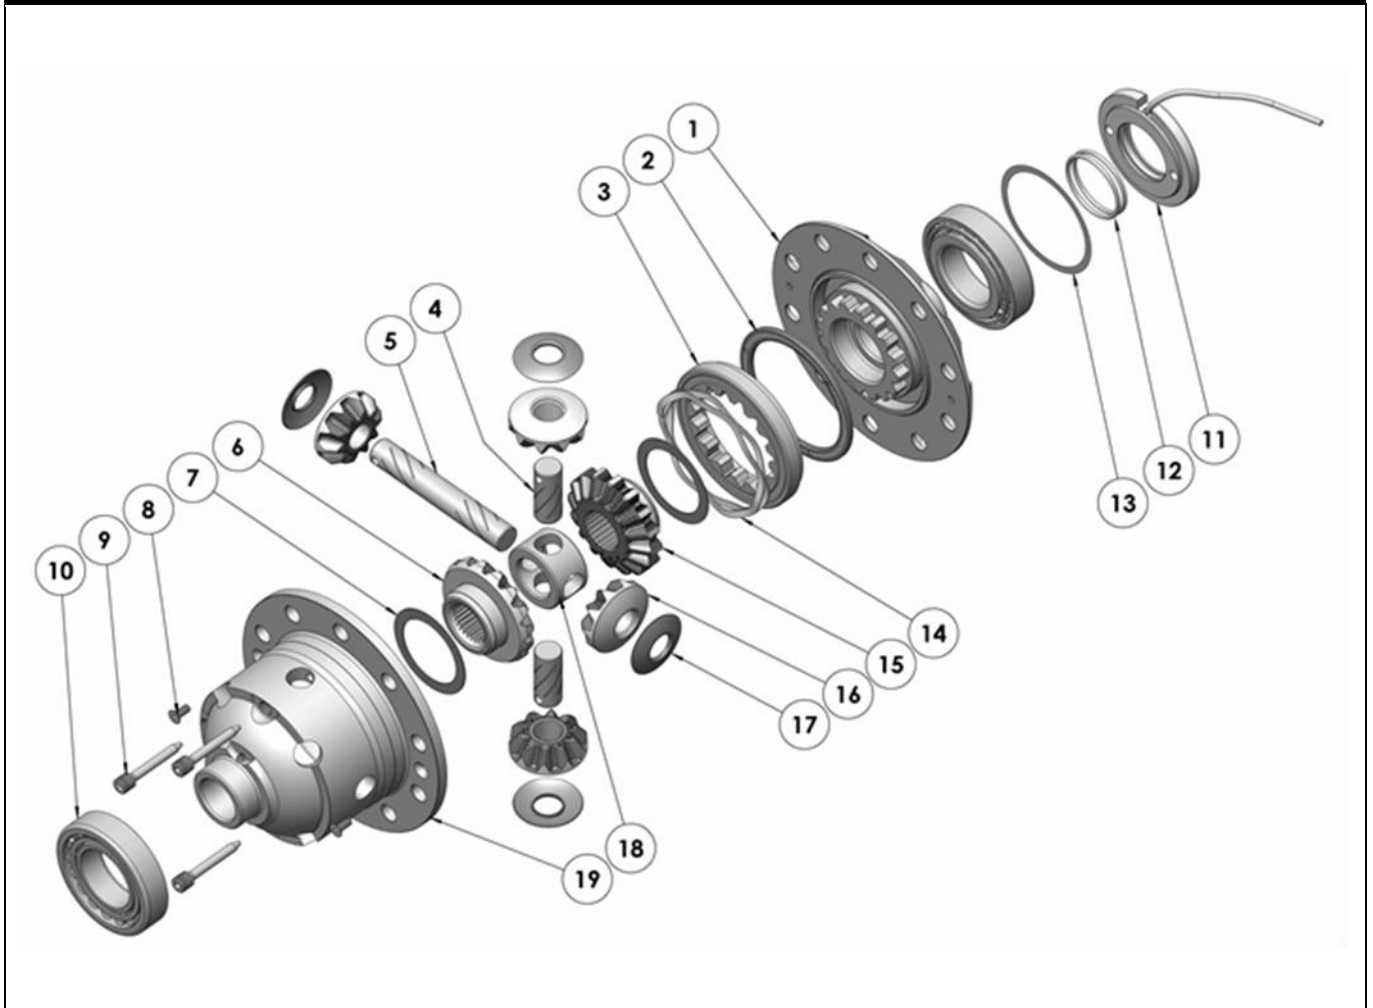

**RD181**

Nissan R180A,27 SPL,3.54 & DN

### PARTS LIST

ITEM #	QTY	DESCRIPTION	PART #	NOTES
1	1	FLANGE CAP KIT	028517SP	
2	1	BONDED SEAL	160701SP	
3	1	CLUTCH GEAR & WAVESPRING KIT	050903SP	
4	2	SHORT CROSS SHAFT	061402SP	
5	1	LONG CROSS SHAFT	061302SP	
6	1	SIDE GEAR	SEE NOTE	2
7	2	SIDE GEAR THRUST WASHER	SEE NOTE	3
8	1	COUNTERSUNK SCREW (PK OF 2)	200213SP	
9	1	RETAINING PIN SET (PK OF 4)	120601SP	
10	*	TAPERED ROLLER BEARING	NOT SUPPLIED	
11	1	SEAL HOUSING KIT	081819SP	
12	1	SEAL HOUSING O-RINGS (PK OF 2)	160206-2	1
13	1	SHIM KIT	SHK008	
14	1	WAVESPRING	150702SP	
15	1	SPLINED SIDE GEAR	SEE NOTE	2
16	4	PINION GEAR	SEE NOTE	2
17	4	PINION THRUST WASHER	SEE NOTE	3
18	1	SPIDER BLOCK	070503SP	
19	1	DIFFERENTIAL CASE	013117SP	
*	1	BULKHEAD FITTING (BANJO TYPE)	170114	4
*	1	AIR LINE (6mm DIA X 6m LONG)	170314	4
*	1	SOLENOID VALVE (12V)	180103	
*	1	SWITCH FR LOCKER	180223	
*	1	CABLE TIE (PK OF 25)	180305	
*	1	OPERATING & SERVICE MANUAL	210200	
*	1	INSTALLATION GUDIE	2102181	

### NOTES

- 1 For replacement O-rings use only BS130 Viton 75.
- 2 Available only as complete 6 gear set # 728J091
- 3 Available only as complete thrust washer kit #730J01
- 4 All diffs produced before serial #17070001 came with 5mm air connection system. For information contact ARB.
- For ratios of 3.69:1 and up, refer to RD180 ([Section 2.180](#))

**RD181**

Nissan R180A,27 SPL,3.54 &amp; DN

**EXPLODED DIAGRAM****SPECIFICATIONS**

Axle Spline	27 tooth, Ø27.8mm [1.09"]
Ratio Supported	3.54 & Down
Ring Gear ID	115.0mm [4.53"]
Ring Gear Bolts	10 bolts on Ø142mm [5.59"]
Ring Gear Bolt Size	12mm
Ring Gear Torque	169Nm [125 ft-lb]
Backlash	0.10-0.15mm [0.004"-0.006"]
Bearing Cap Torque	136Nm [100 ft-lb]