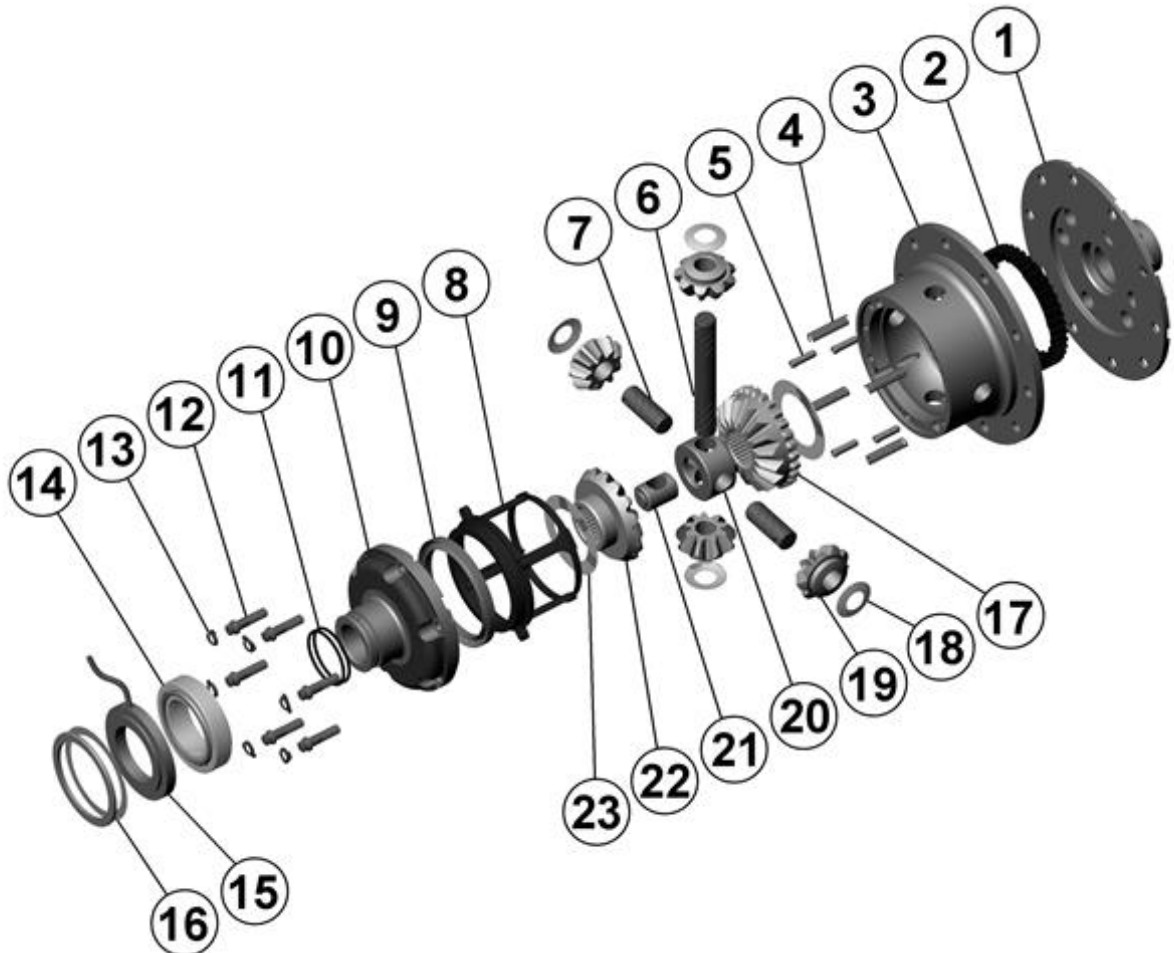

RD19

Dana 44,19 SPL,3.73 & DN**

****THIS MODEL IS NO LONGER IN PRODUCTION, CROSSED OUT PARTS ARE UNAVAILABLE**

PARTS LIST

ITEM #	QTY	DESCRIPTION	PART #	NOTES
01	1	FLANGE CAP	020602	
02	1	CLUTCH GEAR	050102	
03	1	DIFFERENTIAL CASE	010604	
04	1	RETURN SPRINGS (PK OF 4)	150101SP	
05	1	RETAINING PIN SET (PK OF 2)	120102SP	
*	1	RETAINING PIN SET (PK OF 2)	120302SP	
06	1	LONG CROSS SHAFT	060103	
07	2	SHORT CROSS SHAFT	060303	
08	1	PISTON	040103SP	
09	1	BONDED SEAL	160701SP	
10	1	CYLINDER CAP	030410	
11	1	SEAL HOUSING O-RINGS (PK OF 2)	160205-2	1
12	1	CYL CAP RETAINING BOLT (PK OF 8)	200205SP	
13	1	LOCKING TAB (8mm) (PK OF 8)	150401SP	
14	1	TAPERED ROLLER BEARING	160101	2
15	1	SEAL HOUSING KIT	080301SP	
16	1	SHIM KIT	SHK004	
17	1	SPLINED SIDE GEAR	SEE NOTE	3
18	1	PINION THRUST WASHER (PK OF 4)	151101SP	
19	4	PINION GEAR	SEE NOTE	3
20	1	SPIDER BLOCK	070101SP	
21	1	THRUST BLOCK	110202SP	
22	1	SIDE GEAR	SEE NOTE	3
23	1	S GEAR THRUST WASHER (PK OF 2)	151003SP	
*	1	BULKHEAD FITTING KIT (O-RING TYPE)	170111	
*	1	PUSH-IN FITTING (5mm to 1/8"BSPP)	170201SP	
*	1	AIR LINE (5mm DIA X 6m LONG)	170301SP	
*	1	SOLENOID VALVE (12V)	180103	
*	1	SWITCH RR LOCKER	180224	
*	1	CABLE TIE (PK OF 25)	180305	
*	1	OPERATING & SERVICE MANUAL	210200	
*	1	INSTALLATION GUIDE	210219	

* *Not illustrated in exploded view*

NOTES

- 1 For replacement O-rings use only BS132 Viton 75.
- 2 For replacement bearing use Timken part # LM104949 / LM104912.
- 3 Available only as complete 6 gear set # 728B051
- For information on RD19 models with 4 cylinder cap bolts, contact ARB.

RD19

Dana 44,19 SPL,3.73 & DN**

****THIS MODEL IS NO LONGER IN PRODUCTION, CROSSED OUT PARTS ARE UNAVAILABLE**

EXPLODED DIAGRAM

SPECIFICATIONS

Axle Spline	19 tooth, Ø31.8mm [1.25"]
Ratio Supported	3.73:1 & down
Ring Gear ID	141.3mm [5.56"]
Ring Gear OD	216mm [8.5"]
Ring Gear Bolts	10 bolts on Ø168mm [6.61"]
Ring Gear Torque	75Nm [55 ft-lb]
Backlash	0.15-0.25mm [0.006-0.010"]
Bearing Cap Torque	81Nm [60 ft-lb]