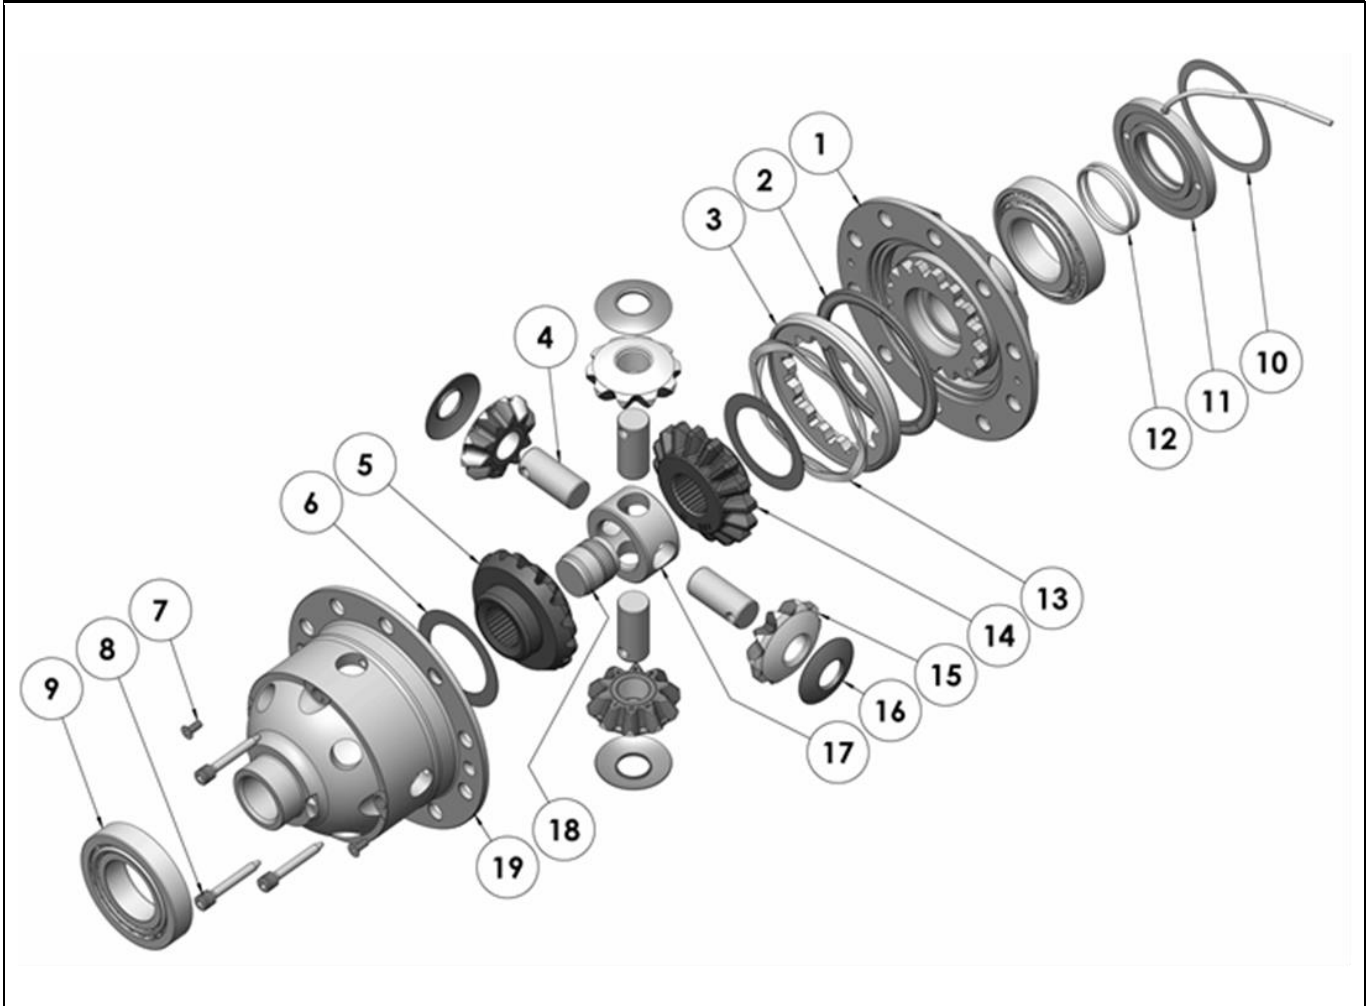

RD201

Nissan C200,31 SPL

PARTS LIST

ITEM #	QTY	DESCRIPTION	PART #	NOTES
1	1	FLANGE CAP KIT	027334SP	
2	1	BONDED SEAL	160702SP	
3	1	CLUTCH GEAR & WAVESPRING KIT	050906SP	
4	4	SHORT CROSS SHAFT	060403SP	
5	1	SIDE GEAR	SEE NOTE	2
6	2	SIDE GEAR THRUST WASHER	SEE NOTE	3
7	1	COUNTERSUNK SCREW (PK OF 2)	200213SP	
8	1	RETAINING PIN SET (PK OF 4)	120601SP	
9	*	TAPERED ROLLER BEARING	NOT SUPPLIED	
10	1	SHIM KIT	SHK009	
11	1	SEAL HOUSING KIT	080803SP	
12	1	SEAL HOUSING O-RINGS (PK OF 2)	160205-2	1
13	1	WAVESPRING	150706SP	
14	1	SPLINED SIDE GEAR	SEE NOTE	2
15	4	PINION GEAR	SEE NOTE	2
16	4	PINION THRUST WASHER	SEE NOTE	3
17	1	SPIDER BLOCK	070201SP	
18	1	THRUST BLOCK	110501SP	
19	1	DIFFERENTIAL CASE	013033SP	
*	1	BULKHEAD FITTING (BANJO TYPE)	170114	4
*	1	AIR LINE (6mm DIA X 6m LONG)	170314	4
*	1	SOLENOID VALVE (12V)	180103	
*	1	SWITCH RR LOCKER	180224	
*	1	CABLE TIE (PK OF 25)	180305	
*	1	OPERATING & SERVICE MANUAL	210200	
*	1	INSTALLATION GUIDE	2102201	

* *Not illustrated in exploded view*

NOTES

- 1 For replacement O-rings use only BS132 Viton 75.
- 2 Available only as complete 6 gear set # 728H151
- 3 Available only as complete thrust washer kit #730H01
- 4 All diffs produced before serial #17070001 came with 5mm air connection system. For information contact ARB.
- When used with 10mm ring gear bolts, adapter sleeves of the following size are required:
 Outside: Ø12.15mm [0.478"]
 Inside: Ø10.45mm [0.411"]
 Length: 10mm [0.39"]
 Bolt Torque: 74Nm [55 ft-lb]
- Refer to axle modification tech note ([Sec. 5.4](#)) if axle binds inside carrier.
- Refer to pinion modification tech note ([Sec. 5.6](#))
- For 29 spline model refer to RD202 ([Sec. 2.202](#))

RD201

Nissan C200,31 SPL

EXPLODED DIAGRAM**SPECIFICATIONS**

Axle Spline	31 tooth, Ø32.0mm [1.26"]
Ratio Supported	All
Ring Gear ID	128.0mm [5.04"]
Ring Gear Bolts	10 bolts on Ø150mm [5.91"]
Ring Gear Bolt Size	12mm
Ring Gear Torque	120Nm [89 ft-lb]
Backlash	0.13-0.18mm [0.005-0.007"]
Bearing Cap Torque	93Nm [69 ft-lb]