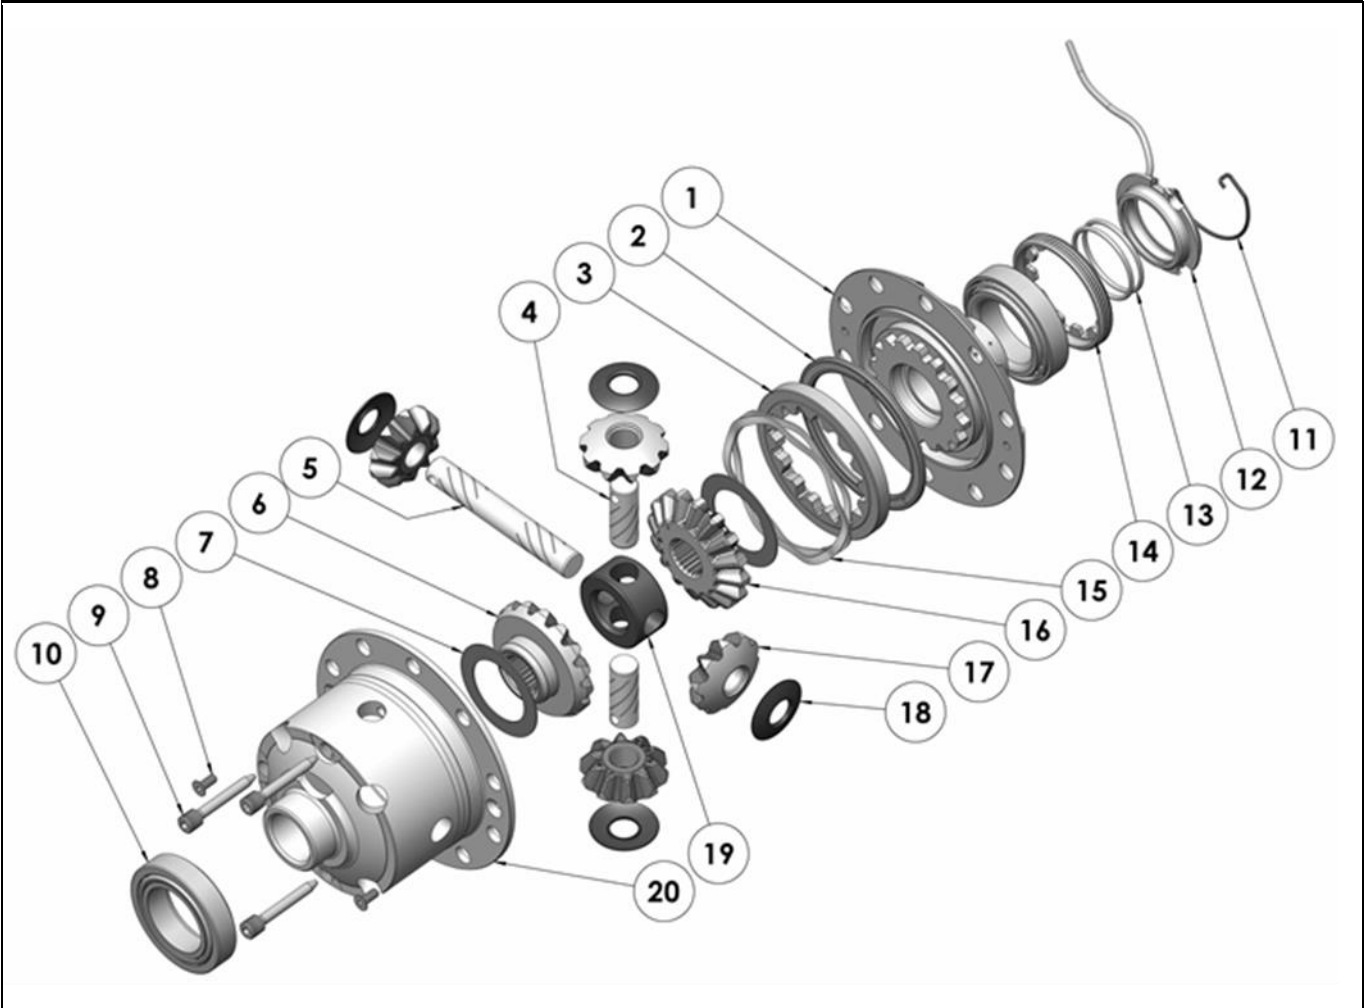

RD207

Suzuki Jimny,FR,22 SPL,8 bolt RG

PARTS LIST

ITEM #	QTY	DESCRIPTION	PART #	NOTES
01	1	FLANGE CAP KIT	028511SP	
02	1	BONDED SEAL	160701SP	
03	1	CLUTCH GEAR & WAVESPRING KIT	050908SP	
04	2	SHORT CROSS SHAFT	060309SP	
05	1	LONG CROSS SHAFT	060108SP	
06	1	SIDE GEAR	SEE NOTE	2
07	2	SIDE GEAR THRUST WASHER	SEE NOTE	3
08	1	COUNTERSUNK SCREW (PK OF 2)	200213SP	
09	1	RETAINING PIN SET (PK OF 4)	120601SP	
10	-	TAPERED ROLLER BEARING	NOT SUPPLIED	
11	1	SEAL HOUSING RETAINING CLIP	150603SP	
12	1	SEAL HOUSING KIT	081903SP	
13	1	SEAL HOUSING O-RINGS (PK OF 2)	160206-2	1
14	1	ADJUSTER NUT	100601SP	
15	1	WAVESPRING	150702SP	
16	1	SPLINED SIDE GEAR	SEE NOTE	2
17	4	PINION GEAR	SEE NOTE	2
18	4	PINION THRUST WASHER	SEE NOTE	3
19	1	SPIDER BLOCK	070702SP	
20	1	DIFFERENTIAL CASE	013111SP	
*	1	RING GEAR SPACER	190103	
*	1	BULKHEAD FITTING KIT (BANJO TYPE)	170114	4
*	1	AIR LINE (6mm DIA X 6m LONG)	170314	4
*	1	SOLENOID VALVE (12V)	180103	
*	1	SWITCH FR LOCKER	180223	
*	1	CABLE TIE (PK OF 25)	180305	
*	1	OPERATION & SERVICE MANUAL	210200	
*	1	INSTALLATION GUIDE	2102207	

* *Not illustrated in exploded view*

NOTES

- 1 For replacement O-rings use only BS130 Viton 75.
- 2 Available only as complete 6 gear set # 728JA22
- 3 Available only as complete thrust washer kit #730JA01
- 4 All diffs produced before serial #17070001 came with 5mm air connection system. For information contact ARB.
- Refer to seal housing set-up tech note ([Section 5.2](#)).
- For 10 bolt ring gear model refer to RD206 ([Section 2.206](#)).

RD207

Suzuki Jimny,FR,22 SPL,8 bolt RG

EXPLODED DIAGRAM

SPECIFICATIONS

Axle Spline	22 tooth, Ø23.9mm [0.94"]
Ratio Supported	All
Ring Gear ID	108.0mm [4.25"]
Ring Gear Bolts	8 bolts on Ø130mm [5.12"]
Ring Gear Torque	85Nm [63 ft-lb]
Backlash	0.10-0.20mm [0.004-0.008"]
Bearing Cap Torque	50Nm [37 ft-lb]