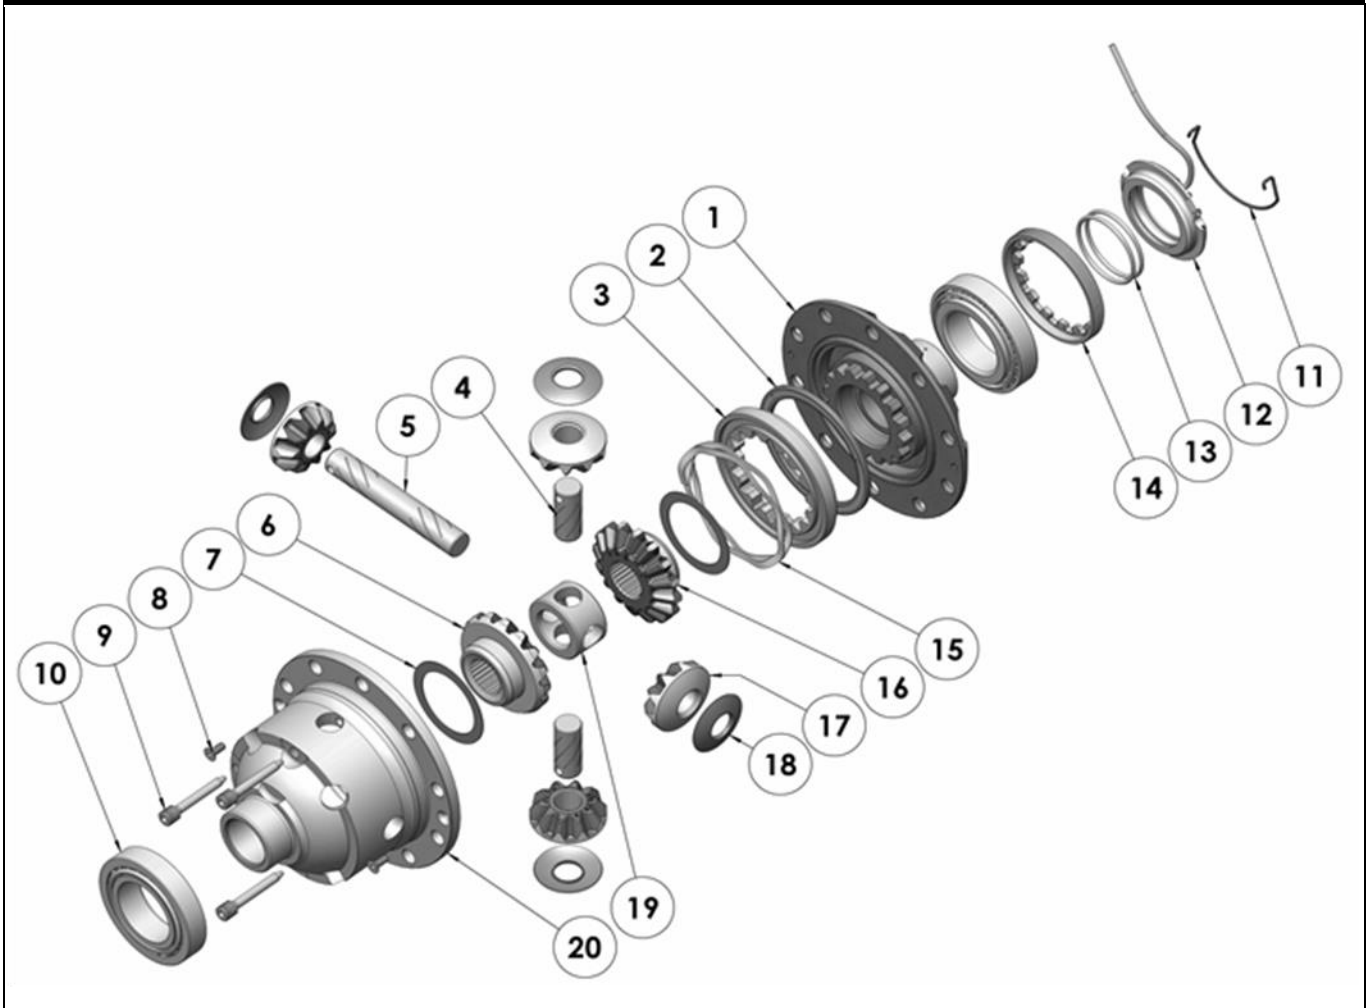

RD209

Suzuki Vitara,RR,26 SPL,12 bolt RG

PARTS LIST

ITEM #	QTY	DESCRIPTION	PART #	NOTES
01	1	FLANGE CAP KIT	028515SP	
02	1	BONDED SEAL	160701SP	
03	1	CLUTCH GEAR & WAVESPRING KIT	050902SP	
04	2	SHORT CROSS SHAFT	061402SP	
05	1	LONG CROSS SHAFT	061302SP	
06	1	SIDE GEAR	SEE NOTE	2
07	2	SIDE GEAR THRUST WASHER	SEE NOTE	3
08	1	COUNTERSUNK SCREW (PK OF 2)	200213SP	
09	1	RETAINING PIN SET (PK OF 4)	120601SP	
10	-	TAPERED ROLLER BEARING	NOT SUPPLIED	
11	1	SEAL HOUSING RETAINING CLIP	150601SP	
12	1	SEAL HOUSING KIT	081902SP	
13	1	SEAL HOUSING O-RINGS (PK OF 2)	160235-2	1
14	1	ADJUSTER NUT	100101SP	
15	1	WAVESPRING	150702SP	
16	1	SPLINED SIDE GEAR	SEE NOTE	2
17	4	PINION GEAR	SEE NOTE	2
18	4	PINION THRUST WASHER	SEE NOTE	3
19	1	SPIDER BLOCK	070503SP	
20	1	DIFFERENTIAL CASE	013115SP	
*	1	BULKHEAD FITTING KIT (BANJO TYPE)	170114	4
*	1	AIR LINE (6mm DIA X 6m LONG)	170314	4
*	1	SOLENOID VALVE (12V)	180103	
*	1	SWITCH RR LOCKER	180224	
*	1	CABLE TIE (PK OF 25)	180305	
*	1	OPERATING & SERVICE MANUAL	210200	
*	1	INSTALLATION GUIDE	2102209	

* *Not illustrated in exploded view*

NOTES

- 1 For replacement O-rings use only BS133 Viton 75.
- 2 Available only as complete 6 gear set # 728J081
- 3 Available only as complete thrust washer kit #730J01
- 4 All diffs produced before serial #17070001 came with 5mm air connection system. For information contact ARB.
- For seal housing set-up refer to tech note ([Section 5.2](#)).
- For 10 bolt RG model refer to RD204 ([Section 2.204](#))

RD209

Suzuki Vitara,RR,26 SPL,12 bolt RG

EXPLODED DIAGRAM

SPECIFICATIONS

Axle Spline	26 tooth, Ø27.4mm [1.08"]
Ratio Supported	All
Ring Gear ID	118.0mm [4.65"]
Ring Gear Bolts	12 bolts on Ø140mm [5.51"]
Ring Gear Torque	95Nm [70 ft-lb]
Backlash	0.13-0.18mm [0.005-0.007"]
Bearing Cap Torque	85Nm [63 ft-lb]