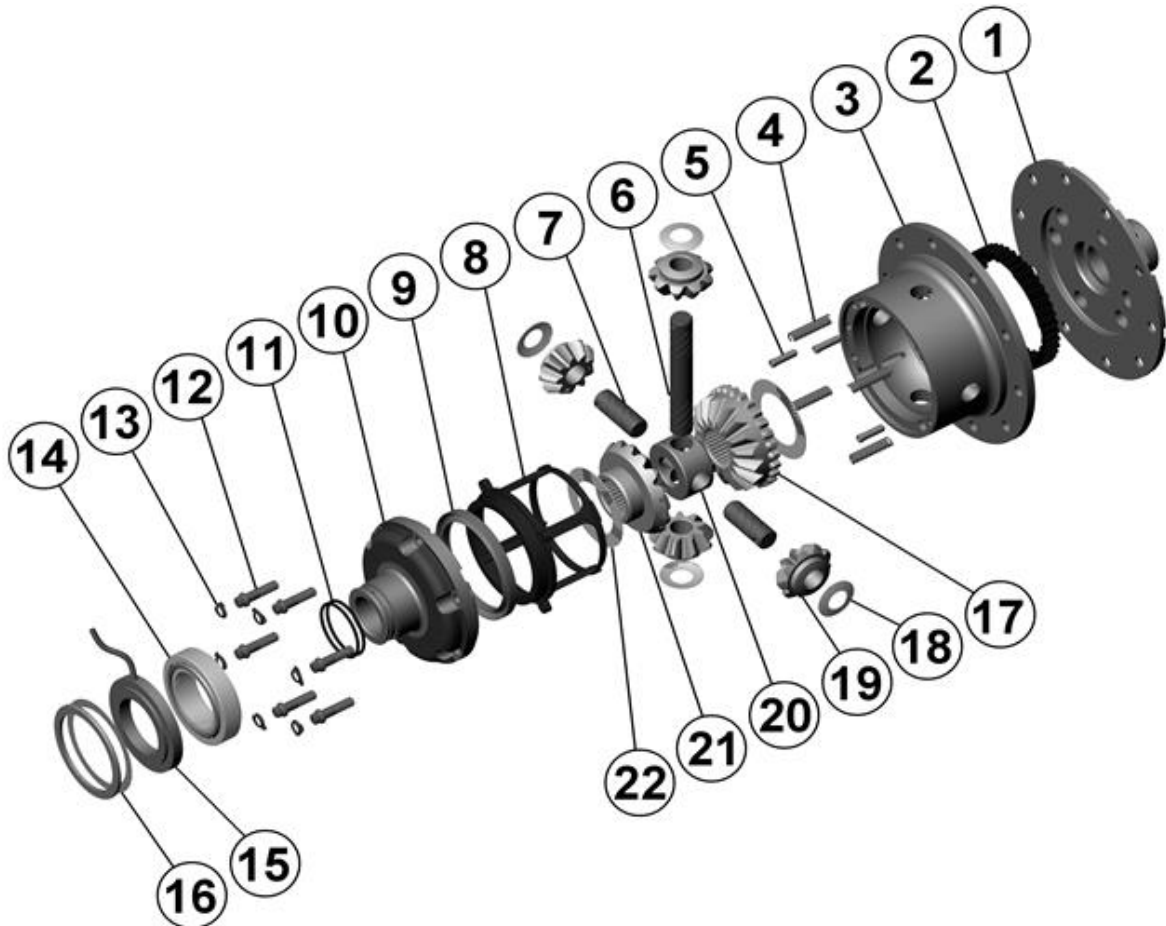

RD21

Dana 60,30 SPL,4.56 & UP

****THIS MODEL WAS SUPERSEDED BY RD162, CROSSED OUT PARTS NOT AVAILABLE**

PARTS LIST

ITEM #	QTY	DESCRIPTION	PART #	NOTES
01	1	FLANGE CAP	021102	
02	1	CLUTCH GEAR	050202	
03	1	DIFFERENTIAL CASE	011303	
04	1	RETURN SPRING (PK OF 4)	150101SP	
05	1	RETAINING PIN SET (PK OF 4)	120303SP	
06	1	LONG CROSS SHAFT	060205	
07	2	SHORT CROSS SHAFT	060402	
08	1	PISTON	040202SP	
09	1	ANNULAR SEAL	160905SP	
10	1	CYLINDER CAP	030503	
11	1	SEAL HOUSING O-RINGS (PK OF 2)	160207-2	1
12	1	CYL CAP RETAINING BOLT (PK OF 8)	200205SP	
13	1	LOCKING TAB (8mm) (PK OF 8)	150401SP	
14	1	TAPERED ROLLER BEARING	160107	2
15	1	SEAL HOUSING KIT	080701SP	
16	1	SHIM KIT	SHK001	
*	1	MASTER SHIM	150330	
17	1	SPLINED SIDE GEAR	SEE NOTE	3
18	1	PINION THRUST WASHER (PK OF 4)	151102SP	
19	4	PINION GEAR	SEE NOTE	3
20	1	SPIDER BLOCK	070201SP	
21	1	SIDE GEAR	SEE NOTE	3
22	1	S GEAR THRUST WASHER (PK OF 2)	151006SP	
*	1	BULKHEAD FITTING KIT (O-RING TYPE)	170111	
*	1	PUSH-IN FITTING (5mm to 1/8"BSPP)	170201SP	
*	1	AIR LINE (5mm DIA X 6m LONG)	170301SP	
*	1	SOLENOID VALVE (12V)	180103	
*	1	SWITCH RR LOCKER	180224	
*	1	CABLE TIE (PK OF 25)	180305	
*	1	OPERATING & SERVICE MANUAL	210200	
*	1	INSTALLATION GUIDE	210221	

* *Not illustrated in exploded view*

NOTES

- 1 For replacement O-ring use only BS136 Viton 75.
- 2 For replacement bearing use Timken part # 387A-382A
- 3 Available only as complete 6 gear set # 728A041
- For ratios of 4.10:1 and down refer to RD22 ([Section 2.22](#)).
- For information on RD21 models with metal pistons, contact ARB.

RD21

Dana 60,30 SPL,4.56 & UP

****THIS MODEL WAS SUPERSEDED BY RD162, CROSSED OUT PARTS NOT AVAILABLE**

EXPLODED DIAGRAM

SPECIFICATIONS

Axle Spline	30 tooth, Ø33.3mm [1.31"]
Ratio Supported	4.56:1 & up
Ring Gear ID	162.0mm [6.38"]
Ring Gear OD	248mm [9.75"]
Ring Gear Bolts	12 bolts on Ø191mm [7.50"]
Ring Gear Torque	149Nm [110 ft-lb]
Backlash	0.15-0.25mm [0.006-0.010"]
Bearing Cap Torque	108Nm [80 ft-lb]