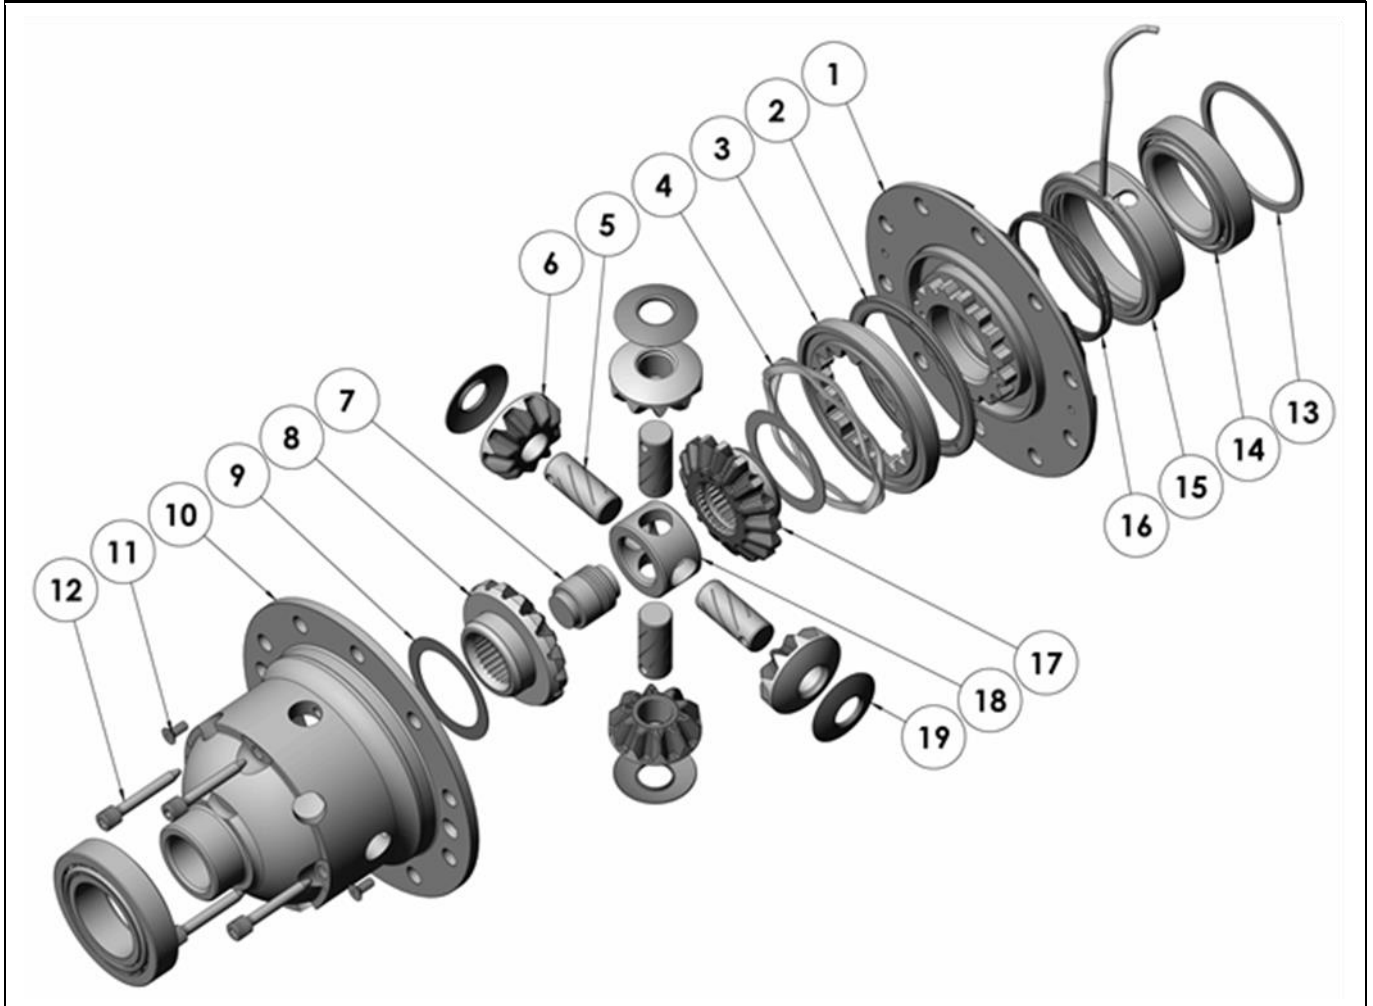

RD210

MITSUBISHI 8", 28 SPL, RR

PARTS LIST

ITEM #	QTY	DESCRIPTION	PART #	NOTES
1	1	FLANGE CAP KIT	028507SP	
2	1	BONDED SEAL	160701SP	
3	1	CLUTCH GEAR & WAVESPRING KIT	050902SP	
4	1	WAVESPRING	150702SP	
5	4	SHORT CROSS SHAFT	061402SP	
6	4	PINION GEAR	SEE NOTE	3
7	1	THRUST BLOCK	110512SP	
8	1	SIDE GEAR	SEE NOTE	3
9	2	SIDE GEAR THRUST WASHER	SEE NOTE	4
10	1	DIFFERENTIAL CASE	013119SP	
11	1	COUNTERSUNK SCREW (PK OF 2)	200213SP	
12	1	RETAINING PIN SET (PK OF 4)	120601SP	
13	1	MASTER SHIM	150320	
14	1	TAPERED ROLLER BEARING	160117	2
15	1	SEAL HOUSING KIT	081702SP	
16	1	SEAL HOUSING O-RING (PK OF 2)	160251-2	1
17	1	SPLINED SIDE GEAR	SEE NOTE	3
18	1	SPIDER BLOCK	070503SP	
19	4	PINION THRUST WASHER	SEE NOTE	4
*	1	AIR LINE (6mm DIA X 6m LONG)	170314	5
*	1	BULKHEAD FITTING KIT (BANJO TYPE)	170114	5
*	1	SOLENOID VALVE (12V)	180103	
*	1	CABLE TIE (PK OF 25)	180305	
*	1	SWITCH RR LOCKER	180224	
*	1	OPERATING & SERVICE MANUAL	210200	
*	1	INSTALLATION GUIDE	2102210	

* *Not illustrated in exploded view*

NOTES

- 1 For replacement O-rings use only BS149 Viton 75.
- 2 For replacement bearing use Timken part # LM503349 / LM503310.
- 3 Available only as complete 6 gear set # 728J041
- 4 Available only as complete thrust washer kit #730J01
- 5 All diffs produced before serial # 17070001 came with 5mm air connection system. For information contact ARB.
- For the larger 9" Mitsubishi 28 spline rear differentials with 12 ring gear bolts refer to RD212 ([Section 2.212](#)).

RD210

MITSUBISHI 8", 28 SPL, RR

EXPLODED DIAGRAM**SPECIFICATIONS**

Axle Spline	28 tooth, Ø30.5mm [1.20"]
Ratio Supported	All
Ring Gear ID	124.0mm [4.88"]
Ring Gear Bolts	10 bolts on Ø150mm [5.91"]
Ring Gear Torque	85Nm [63 ft-lb]
Backlash	0.13-0.18mm [0.005-0.007"]
Bearing Cap Torque	60Nm [44 ft-lb]