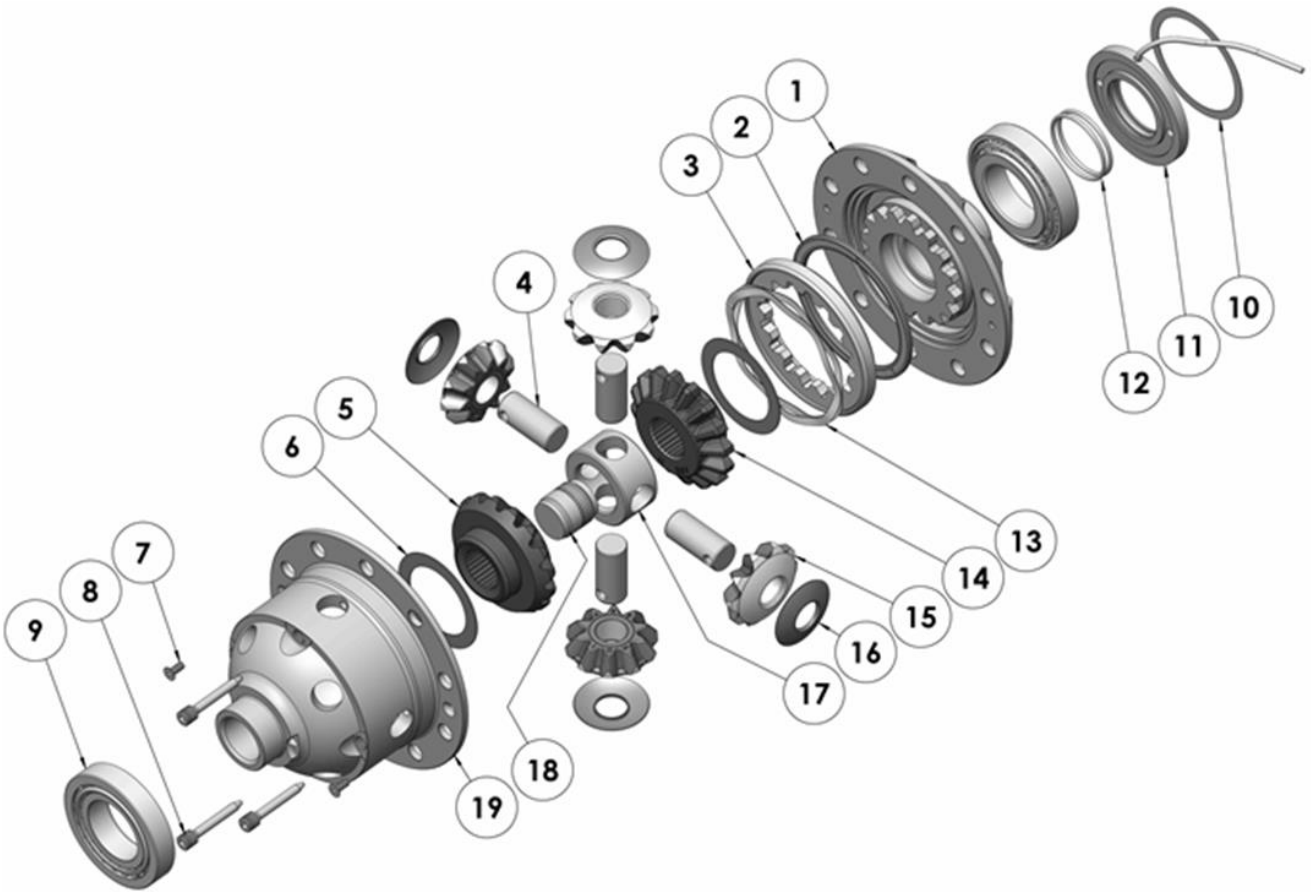

RD213

Isuzu,RR,26 SPL

****THIS MODEL WAS SUPERSEDED BY RD261, CROSSED OUT PARTS NOT AVAILABLE**

PARTS LIST

ITEM #	QTY	DESCRIPTION	PART #	NOTES
1	1	FLANGE CAP KIT	027335SP	
2	1	BONDED SEAL	160702SP	
3	1	CLUTCH GEAR & WAVESPRING KIT	050906SP	
4	4	SHORT CROSS SHAFT	060403SP	
5	1	SIDE GEAR	SEE NOTE	2
6	2	SIDE GEAR THRUST WASHER	SEE NOTE	3
7	1	COUNTERSUNK SCREW (PK OF 2)	200213SP	
8	1	RETAINING PIN SET (PK OF 4)	120601SP	
9	*	TAPERED ROLLER BEARING	NOT SUPPLIED	
10	1	SHIM KIT	SHK005	
*	1	MASTER SHIM	150341	
11	1	SEAL HOUSING KIT	081813SP	
12	1	SEAL HOUSING O-RINGS (PK OF 2)	160207-2	1
13	1	WAVESPRING	150706SP	
14	1	SPLINED SIDE GEAR	SEE NOTE	2
15	4	PINION GEAR	SEE NOTE	2
16	4	PINION THRUST WASHER	SEE NOTE	3
17	1	SPIDER BLOCK	070201SP	
18	1	THRUST BLOCK	110511SP	
19	1	DIFFERENTIAL CASE	013035SP	
*	1	BULKHEAD FITTING (BANJO TYPE)	170114	4
*	1	AIR LINE (6mm DIA X 6m LONG)	170314	4
*	1	SOLENOID VALVE (12V)	180103	
*	1	SWITCH RR LOCKER	180224	
*	1	CABLE TIE (PK OF 25)	180305	
*	1	OPERATING & SERVICE MANUAL	210200	
*	1	INSTALLTION GUIDE	2102213	

* *Not illustrated in exploded view*

NOTES

- 1 For replacement O-rings use only BS136 Viton 75
- 2 Available only as complete 6 gear set # 728H261
- 3 Available only as complete thrust washer kit #730H01
- 4 All diffs produced before serial #17070001 came with 5mm air connection system. For information contact ARB.

RD213

Isuzu,RR,26 SPL

****THIS MODEL WAS SUPERSEDED BY RD261, CROSSED OUT PARTS NOT AVAILABLE**

EXPLODED DIAGRAM

SPECIFICATIONS

Axle Spline	26 tooth, Ø33.5mm [1.32"]
Ratio Supported	All
Ring Gear ID	138.0mm [5.43"]
Ring Gear OD	12 bolts on Ø165mm [6.50"]
Ring Gear Bolts	10mm
Ring Gear Torque	108 Nm [80 ft-lb]
Backlash	0.15-0.20mm [0.006-0.008"]
Bearing Cap Torque	108 Nm [80 ft-lb]