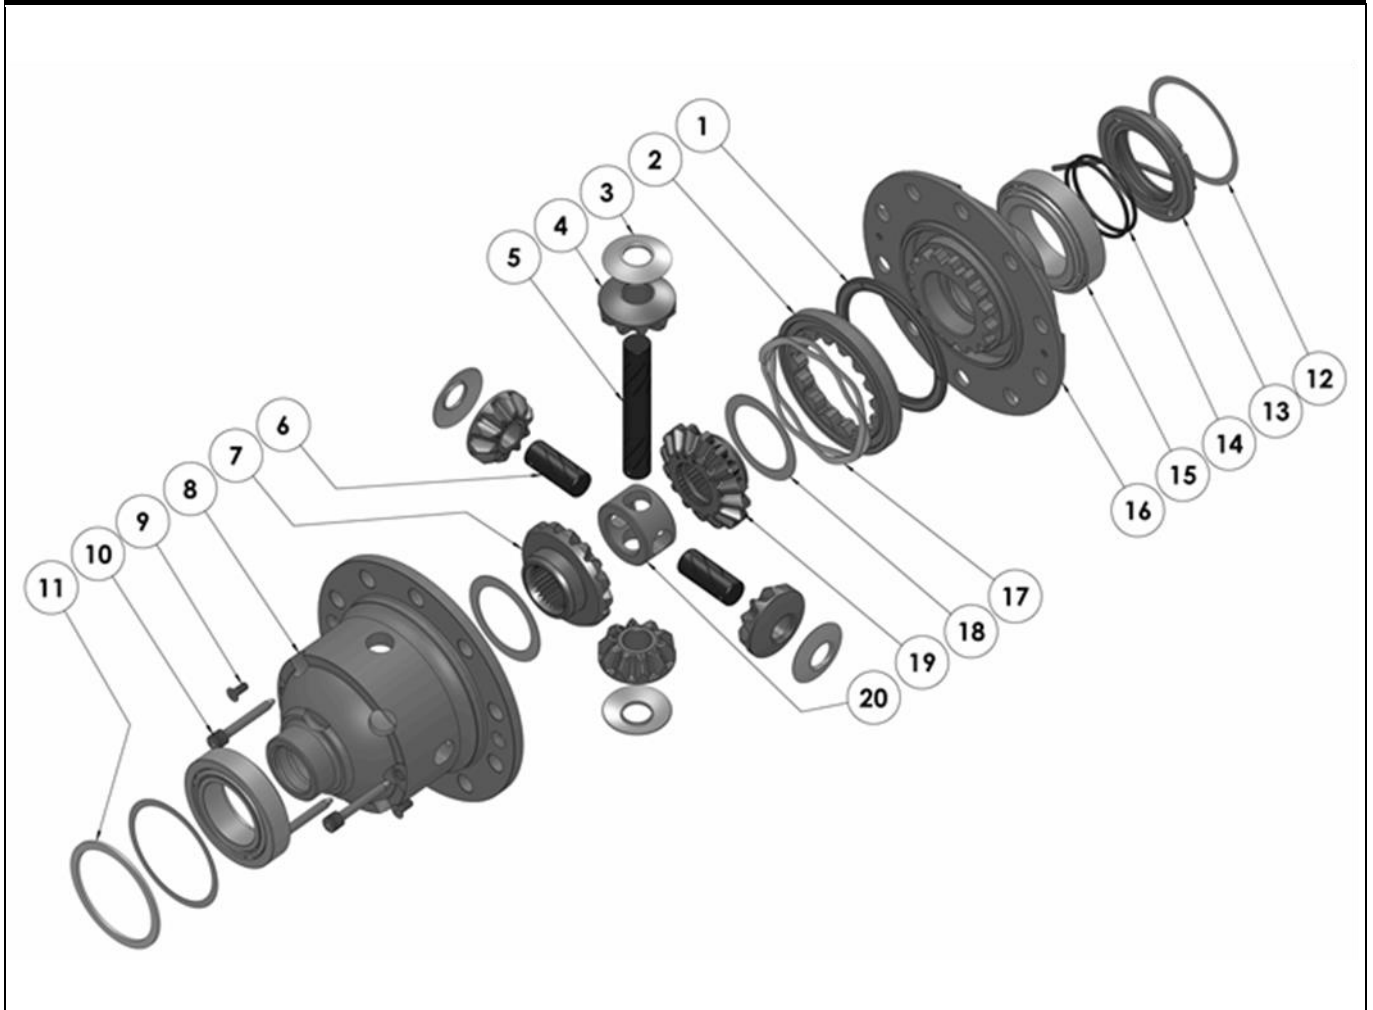

RD217

LR Discovery 3 + 4, FR, 29 SPL

PARTS LIST

ITEM #	QTY	DESCRIPTION	PART #	NOTES
01	1	BONDED SEAL	160701SP	
02	1	CLUTCH GEAR & WAVESPRING KIT	050902SP	
03	4	PINION THRUST WASHER	SEE NOTE	4
04	4	PINION GEAR	SEE NOTE	2
05	1	LONG CROSS SHAFT	061302SP	
06	2	SHORT CROSS SHAFT	061402SP	
07	1	SIDE GEAR	SEE NOTE	2
08	1	DIFFERENTIAL CASE	013120SP	
09	1	COUNTERSUNK SCREW (PK OF 2)	200213SP	
10	1	RETAINING PIN SET (PK OF 4)	120601SP	
11	1	OE MASTER SHIM	NOT SUPPLIED	
12	1	SHIM KIT	SHK008	
13	1	SEAL HOUSING KIT	081824SP	
14	1	SEAL HOUSING O-RINGS (PK OF 2)	160207-2	1
15	2	TAPERED ROLLER BEARING	NOT SUPPLIED	3
16	1	FLANGE CAP KIT	028520SP	
17	1	WAVESPRING	150702SP	
18	2	SIDE GEAR THRUST WASHER	SEE NOTE	4
19	1	SPLINED SIDE GEAR	SEE NOTE	2
20	1	SPIDER BLOCK	070503SP	
*	1	BULKHEAD FITTING KIT (BANJO TYPE)	170114	5
*	1	AIR LINE (6mm DIA X 6m LONG)	170314	5
*	1	SOLENOID VALVE (12V)	180103	
*	1	SWITCH FR LOCKER	180223	
*	1	CABLE TIE (PK OF 25)	180305	
*	1	OPERATING & SERVICE MANUAL	210200	
*	1	INSTALLATION GUIDE	2102217	

* *Not illustrated in exploded view*

NOTES

- 1 For replacement O-rings use only BS136 Viton 75.
- 2 Available only as complete 6 gear set # 728J101
- 3 This differential uses 2 different sized carrier bearings:
Timken 32010X (ARB #160116) on the Flange Cap side;
Timken LM603049-LM603011 (ARB #160104) on the Case side.
- 4 Available only as complete thrust washer kit #730J01
- 5 All diffs produced before serial #17070001 came with 5mm air connection system. For information contact ARB.

RD217

LR Discovery 3 + 4, FR, 29 SPL

EXPLODED DIAGRAM

SPECIFICATIONS

Axle Spline	29 tooth, Ø31.5mm [1.24"]
Ratio Supported	All
Ring Gear ID	118.0mm [4.64"]
Ring Gear OD	190mm [7.48"]
Ring Gear Bolts	10 bolts on Ø145.5mm [5.72"]
Ring Gear Torque	135Nm [100 ft-lb]
Backlash	0.35-0.45mm [0.013-0.017"] (measured off pinion)