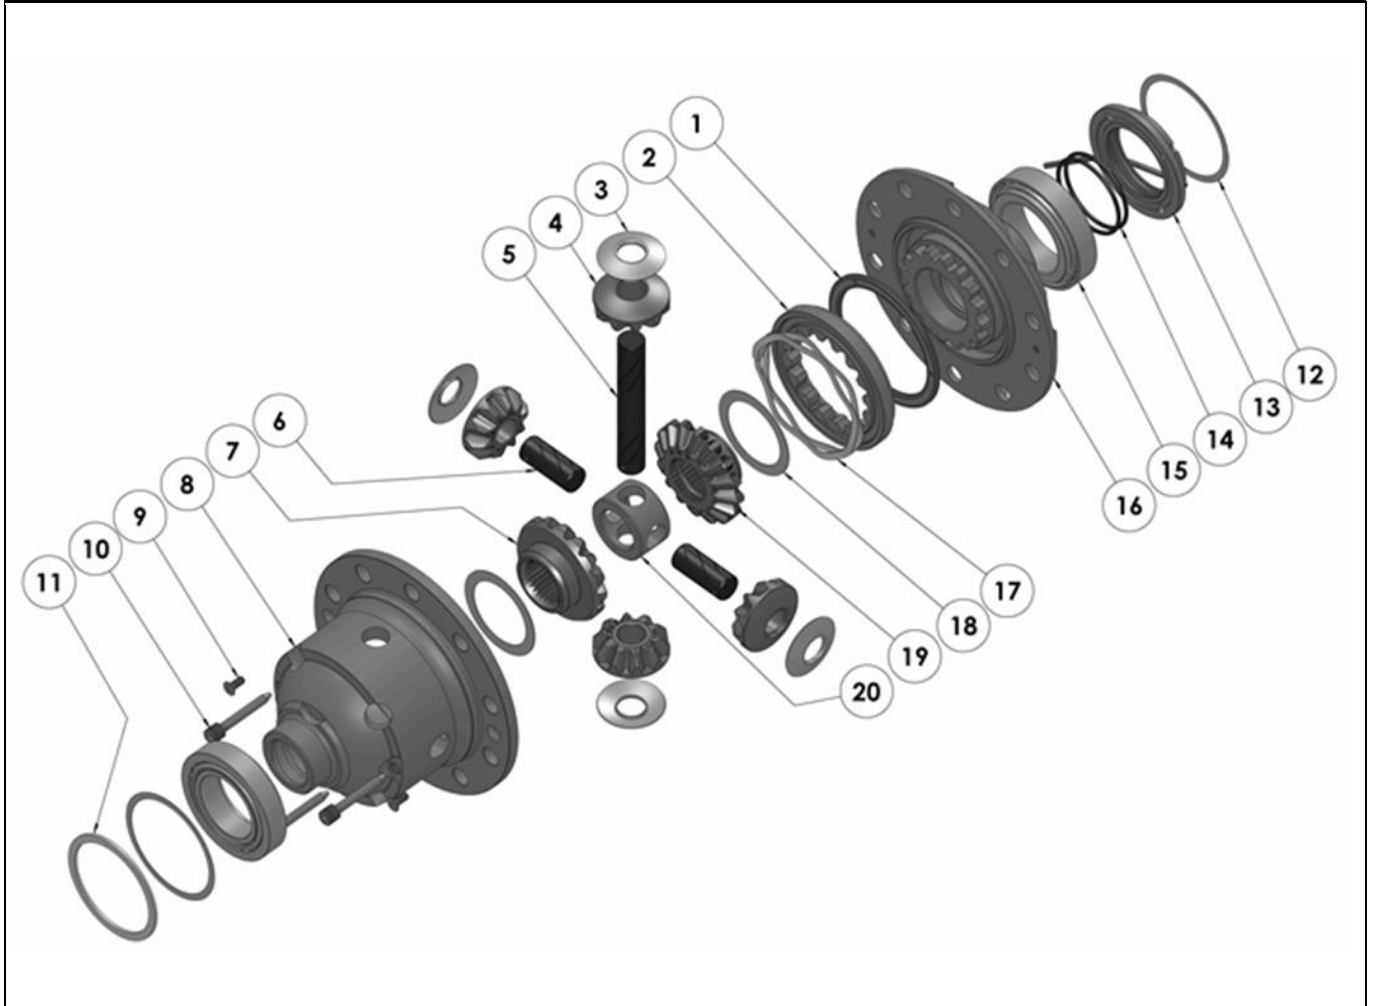

RD218

LR Discovery 3, RR, 31 SPL

PARTS LIST

ITEM #	QTY	DESCRIPTION	PART #	NOTES
01	1	BONDED SEAL	160702SP	
02	1	CLUTCH GEAR & WAVESPRING	050906SP	
03	4	PINION THRUST WASHER	SEE NOTE	4
04	4	PINION GEAR	SEE NOTE	2
05	1	LONG CROSS SHAFT	060204SP	
06	2	SHORT CROSS SHAFT	060403SP	
07	1	SIDE GEAR	SEE NOTE	2
08	1	DIFFERENTIAL CASE	013042SP	
09	1	COUNTERSUNK SCREW (PK OF 2)	200213SP	
10	1	RETAINING PIN SET (PK OF 4)	120601SP	
11	1	OE MASTER SHIM	NOT SUPPLIED	
12	1	SHIM KIT	SHK001	
13	1	SEAL HOUSING KIT	081822SP	
14	1	SEAL HOUSING O-RINGS (PK OF 2)	160248-2	1
15	2	TAPERED ROLLER BEARING	NOT SUPPLIED	3
16	1	FLANGE CAP KIT	027342SP	
17	1	WAVESPRING	150706SP	
18	2	SIDE GEAR THRUST WASHER	SEE NOTE	4
19	1	SPLINED SIDE GEAR	SEE NOTE	2
20	1	SPIDER BLOCK	070201SP	
*	1	BULKHEAD FITTING KIT (BANJO TYPE)	170114	5
*	1	AIR LINE (6mm DIA X 6m LONG)	170314	5
*	1	SOLENOID VALVE (12V)	180103	
*	1	SWITCH RR LOCKER	180224	
*	1	CABLE TIE (PK OF 25)	180305	
*	1	OPERATING & SERVICE MANUAL	210200	
*	1	INSTALLATION GUIDE	2102218	

* *Not illustrated in exploded view*

NOTES

- 1 For replacement O-rings use only BS140 Viton 75.
- 2 Available only as complete 6 gear set # 728H211
- 3 This differential uses 2 different sized carrier bearings:
Timken 387S-382A (ARB #160107) on the Flange Cap side; side.
Timken 32010X-32010X (ARB #160116) on the Diff Case side.
- 4 Available only as complete thrust washer kit #730H01
- 5 All diffs produced before serial #17070001 came with 5mm air connection system. For information contact ARB.

RD218

LR Discovery 3, RR, 31 SPL

EXPLODED DIAGRAM

SPECIFICATIONS

Axle Spline	31 tooth, Ø33.6mm [1.32"]
Ratio Supported	All
Ring Gear ID	130.15mm [5.12"]
Ring Gear OD	210mm [8.27"]
Ring Gear Bolts	10 bolts on Ø157.7mm [6.21"]
Ring Gear Torque	90Nm [66.4 ft-lb]
Backlash	0.35-0.45mm [0.013-0.017"] (measured off pinion)