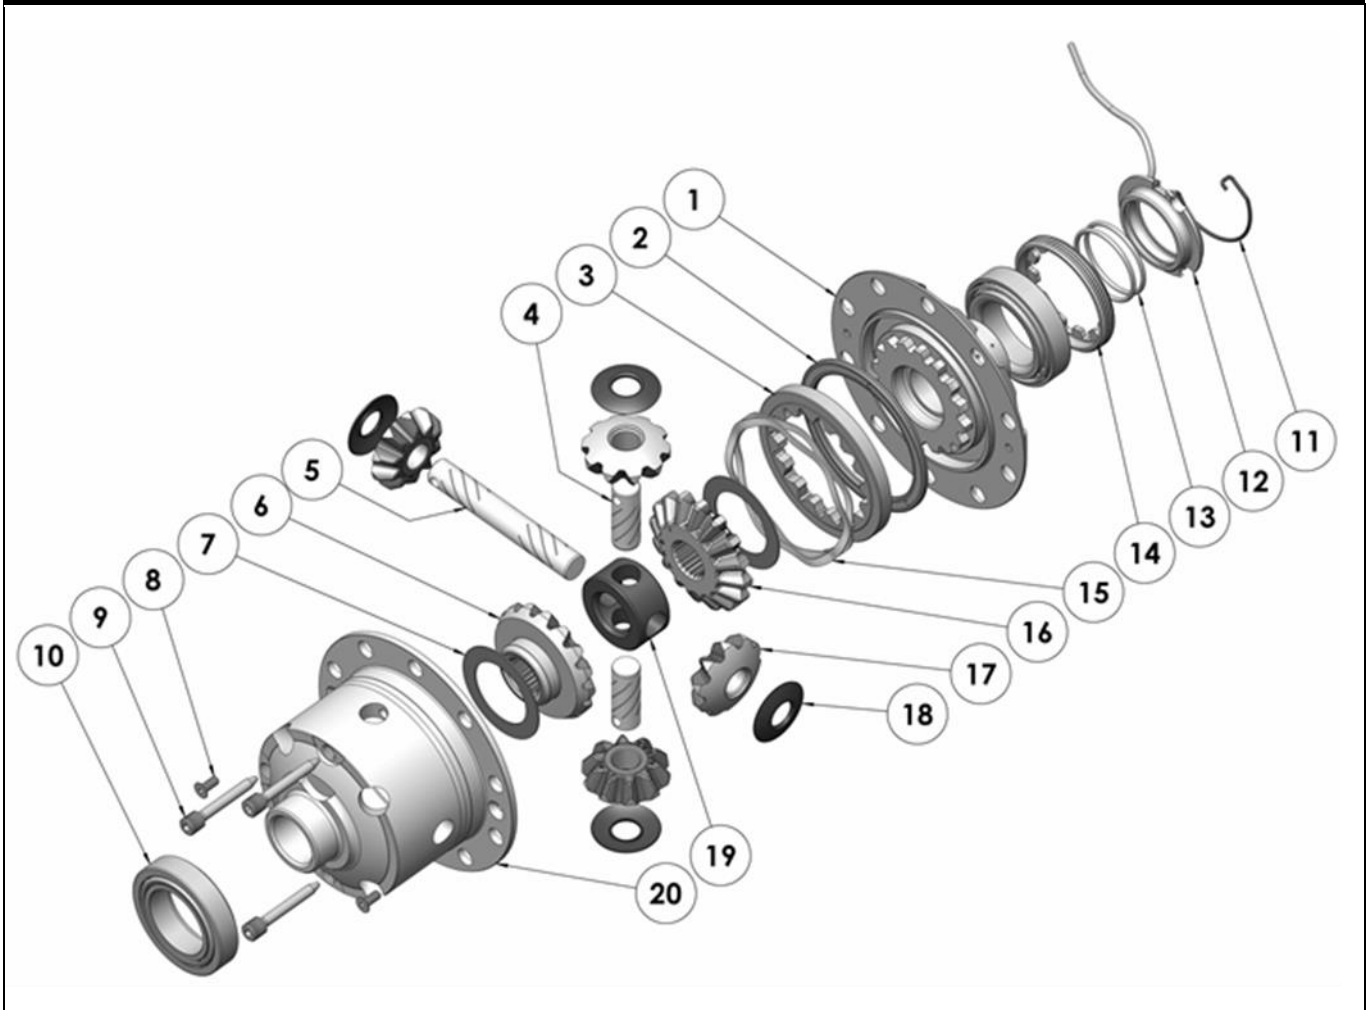

### PARTS LIST

ITEM #	QTY	DESCRIPTION	PART #	NOTES
01	1	FLANGE CAP KIT	028511SP	
02	1	BONDED SEAL	160701SP	
03	1	CLUTCH GEAR & WAVESPRING KIT	050908SP	
04	2	SHORT CROSS SHAFT	060309SP	
05	1	LONG CROSS SHAFT	060108SP	
06	1	SIDE GEAR	SEE NOTE	2
07	2	SIDE GEAR THRUST WASHER	SEE NOTE	3
08	1	COUNTERSUNK SCREW (PK OF 2)	200213SP	
09	1	RETAINING PIN SET (PK OF 4)	120601SP	
10	-	TAPERED ROLLER BEARING	NOT SUPPLIED	
11	1	SEAL HOUSING RETAINING CLIP	150603SP	
12	1	SEAL HOUSING KIT	081903SP	
13	1	SEAL HOUSING O-RINGS (PK OF 2)	160206-2	1
14	1	ADJUSTER NUT	100601SP	
15	1	WAVESPRING	150702SP	
16	1	SPLINED SIDE GEAR	SEE NOTE	2
17	4	PINION GEAR	SEE NOTE	2
18	4	PINION THRUST WASHER	SEE NOTE	3
19	1	SPIDER BLOCK	070702SP	
20	1	DIFFERENTIAL CASE	013111SP	
*	1	RING GEAR SPACER	190103	
*	1	BULKHEAD FITTING KIT (BANJO TYPE)	170114	4
*	1	AIR LINE (6mm DIA X 6m LONG)	170314	4
*	1	SOLENOID VALVE (12V)	180103	
*	1	SWITCH FR LOCKER	180223	
*	1	CABLE TIE (PK OF 25)	180305	
*	1	OPERATION & SERVICE MANUAL	210200	
*	1	INSTALLATION GUIDE	2102227	

\* *Not illustrated in exploded view*

### NOTES

- 1 For replacement O-rings use only BS130 Viton 75.
- 2 Available only as complete 6 gear set # 728JA12
- 3 Available only as complete thrust washer kit #730JA01
- 4 All diffs produced before serial #17070001 came with 5mm air connection system. For information contact ARB.
- Refer to seal housing set-up tech note ([Section 5.2](#)).
- For 10 bolt ring gear model (with 22 spl) refer to RD206 ([Section 2.206](#)).

### SPECIFICATIONS

Axle Spline	26 tooth, Ø27.4mm [1.08"]
Ratio Supported	All
Ring Gear ID	108.0mm [4.25"]
Ring Gear Bolts	8 bolts on Ø130mm [5.12"]
Ring Gear Torque	85Nm [63 ft-lb]
Backlash	0.10-0.20mm [0.004-0.008"]
Bearing Cap Torque	50Nm [37 ft-lb]