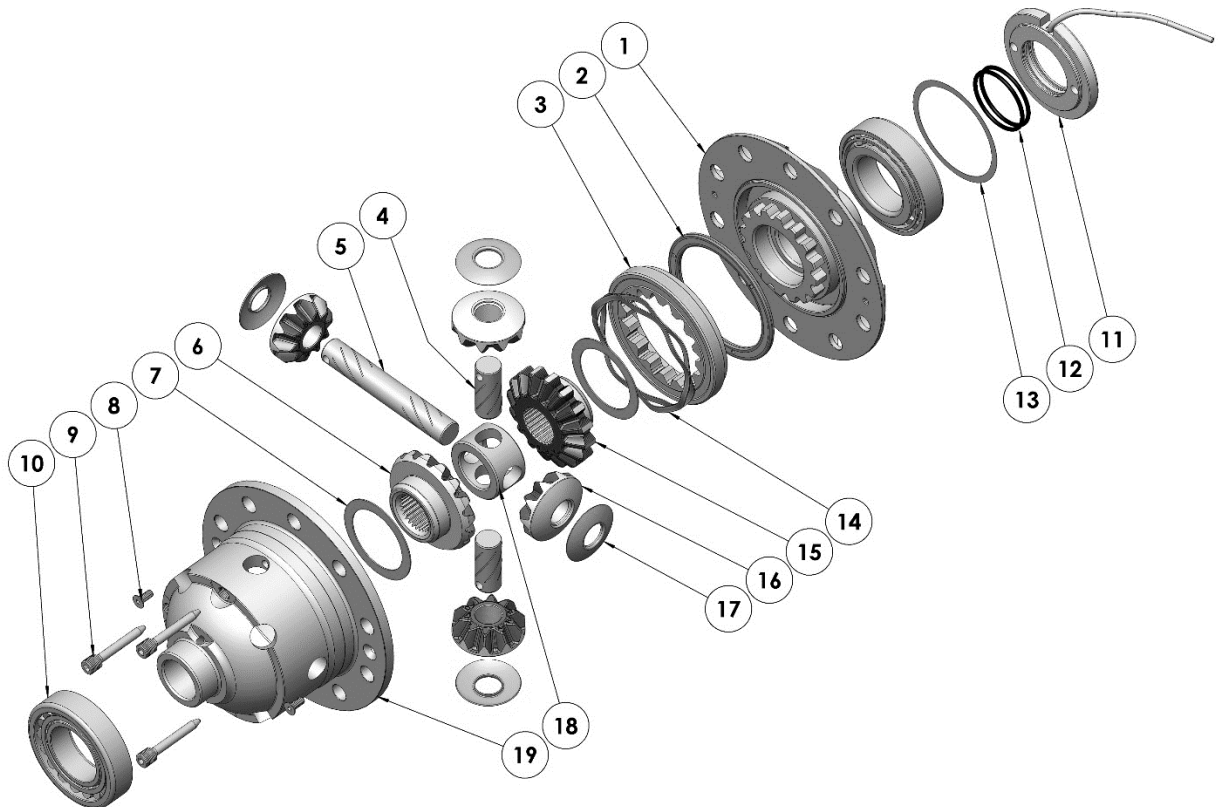

RD230

Nissan R180A,30 SPL,3.69 & UP

PARTS LIST

ITEM #	QTY	DESCRIPTION	PART #	NOTES
1	1	FLANGE CAP KIT	028516SP	
2	1	BONDED SEAL	160701SP	
3	1	CLUTCH GEAR & WAVESPRING KIT	050903SP	
4	2	SHORT CROSS SHAFT	061402SP	
5	1	LONG CROSS SHAFT	061302SP	
6	1	SIDE GEAR	SEE NOTE	2
7	2	SIDE GEAR THRUST WASHER	SEE NOTE	4
8	1	COUNTERSUNK SCREW (PK OF 2)	200213SP	
9	1	RETAINING PIN SET (PK OF 4)	120601SP	
10	*	TAPERED ROLLER BEARING	NOT SUPPLIED	
11	1	SEAL HOUSING KIT	081819SP	
12	1	SEAL HOUSING O-RINGS (PK OF 2)	160206-2	1
13	1	SHIM KIT	SHK008	
14	1	WAVESPRING	150702SP	
15	1	SPLINED SIDE GEAR	SEE NOTE	2
16	4	PINION GEAR	SEE NOTE	2
17	4	PINION THRUST WASHER	SEE NOTE	4
18	1	SPIDER BLOCK	070503SP	
19	1	DIFFERENTIAL CASE	013125SP	
*	1	BULKHEAD FITTING (BANJO TYPE)	170114	5
*	1	AIR LINE (6mm DIA X 6m LONG)	170314	5
*	1	SOLENOID VALVE (12V)	180103	
*	1	SWITCH FR LOCKER	180223	
*	1	CABLE TIE (PK OF 25)	180305	
*	1	OPERATION & SERVICE MANUAL	210200	
*	1	INSTALLATION GUIDE	2102230	

* *Not illustrated in exploded view*

NOTES

- 1 For replacement O-rings use only BS130 Viton 75.
- 2 Available only as complete 6 gear set # 728J061
- 3 Torque to 58.8 Nm [43 ft-lb], then tighten bolts additionally by turning 34° to 39° further.
- 4 Available only as complete thrust washer kit #730J01
- 5 All diffs produced before serial #17070001 came with 5mm air connection system. For information contact ARB.
- For ratios of 3.54:1 and down, refer to RD231 ([Section 2.231](#))

RD230

Nissan R180A,30 SPL,3.69 & UP

EXPLODED DIAGRAM**SPECIFICATIONS**

Axle Spline	30 tooth, Ø30.8mm [1.21"]
Ratio Supported	3.69 & Up
Ring Gear ID	115.0mm [4.53"]
Ring Gear Bolts	10 bolts on Ø142mm [5.59"]
Ring Gear Bolt Size	12.2mm [0.48"]
Ring Gear Torque	SEE NOTE 3
Backlash	0.10-0.15mm [0.004"-0.006"]
Bearing Cap Torque	93 Nm [69 ft-lb]