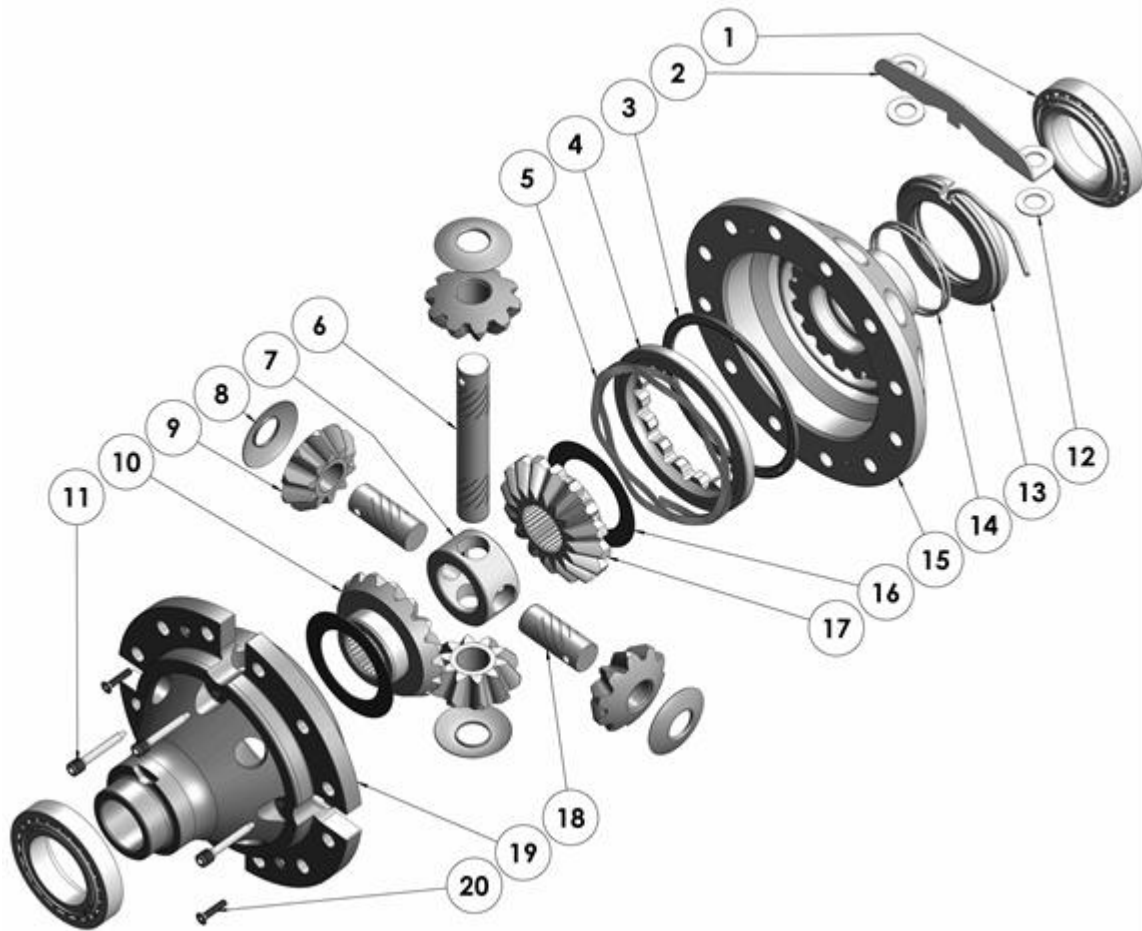

RD234

GM 14 Bolt, 10.5", 40 SPL, FF

PARTS LIST

ITEM #	QTY	DESCRIPTION	PART #	NOTES
1	1	TAPERED ROLLER BEARING	NOT SUPPLIED	
2	1	SEAL HOUSING BRACKET	220202	
3	1	BONDED SEAL	160706SP	
4	1	CLUTCH GEAR & WAVESPRING KIT	050905SP	
5	1	WAVESPRING	150705SP	
6	1	LONG CROSS SHAFT	061501SP	
7	1	SPIDER BLOCK	070402SP	
8	4	PINION THRUST WASHER	SEE NOTE	3
9	4	PINION GEAR	SEE NOTE	2
10	1	SIDE GEAR	SEE NOTE	2
11	1	RETAINING PIN SET (PK OF 4)	120601SP	
12	2	WASHER	151205	
13	1	SEAL HOUSING KIT	082101SP	
14	1	SEAL HOUSING O-RINGS (PK OF 2)	160233-2	1
15	1	FLANGE CAP KIT	028601SP	
16	2	SIDE GEAR THRUST WASHER	SEE NOTE	3
17	1	SPLINED SIDE GEAR	SEE NOTE	2
18	2	SHORT CROSS SHAFT	061601SP	
19	1	DIFFERENTIAL CASE	013201SP	
20	1	COUNTERSUNK SCREW (PK OF 2)	200214SP	
*	1	BULKHEAD FITTING KIT (BANJO TYPE)	170114	4
*	1	AIR LINE (6mm DIA X 6m LONG)	170314	4
*	1	SOLENOID VALVE (12V)	180103	
*	1	SWITCH FR OR RR LOCKER	180225	
*	1	CABLE TIE (PK OF 25)	180305	
*	1	OPERATING & SERVICE MANUAL	210200	
*	1	INSTALLATION GUIDE	2102234	

* *Not illustrated in exploded view*

NOTES

- 1 For replacement O-rings use only BS148 Viton 75.
- 2 Available only as complete 6 gear set # 728K161
- 3 Available only as complete thrust washer kit #730K01
- 4 All diffs produced before serial #17070001 came with 5mm air connection system. For information contact ARB.
- Does not support OE ring & pinion ratios of 4.56:1 & up, however, most known aftermarket ring & pinion sets of the 4.56:1 & up range are made 'thick' to suit the 4.10:1 & down carrier.

RD234

GM 14 Bolt, 10.5", 40 SPL, FF

EXPLODED DIAGRAM**SPECIFICATIONS**

Axle Spline	40 tooth, Ø43.4mm [1.71"]
Ratio Supported	4.10:1 & down (4.56 & UP ratios must use 'thick' type high offset gearset)
Ring Gear ID	163.513mm [6.4375"]
Ring Gear OD	267mm [10.5"]
Ring Gear Bolts	12 bolts on Ø197.6mm [7.78"]
Ring Gear Torque	163Nm [120 ft-lb]
Backlash	0.13-0.20mm [0.005-0.008"]
Bearing Cap Torque	183Nm [135 ft-lb]