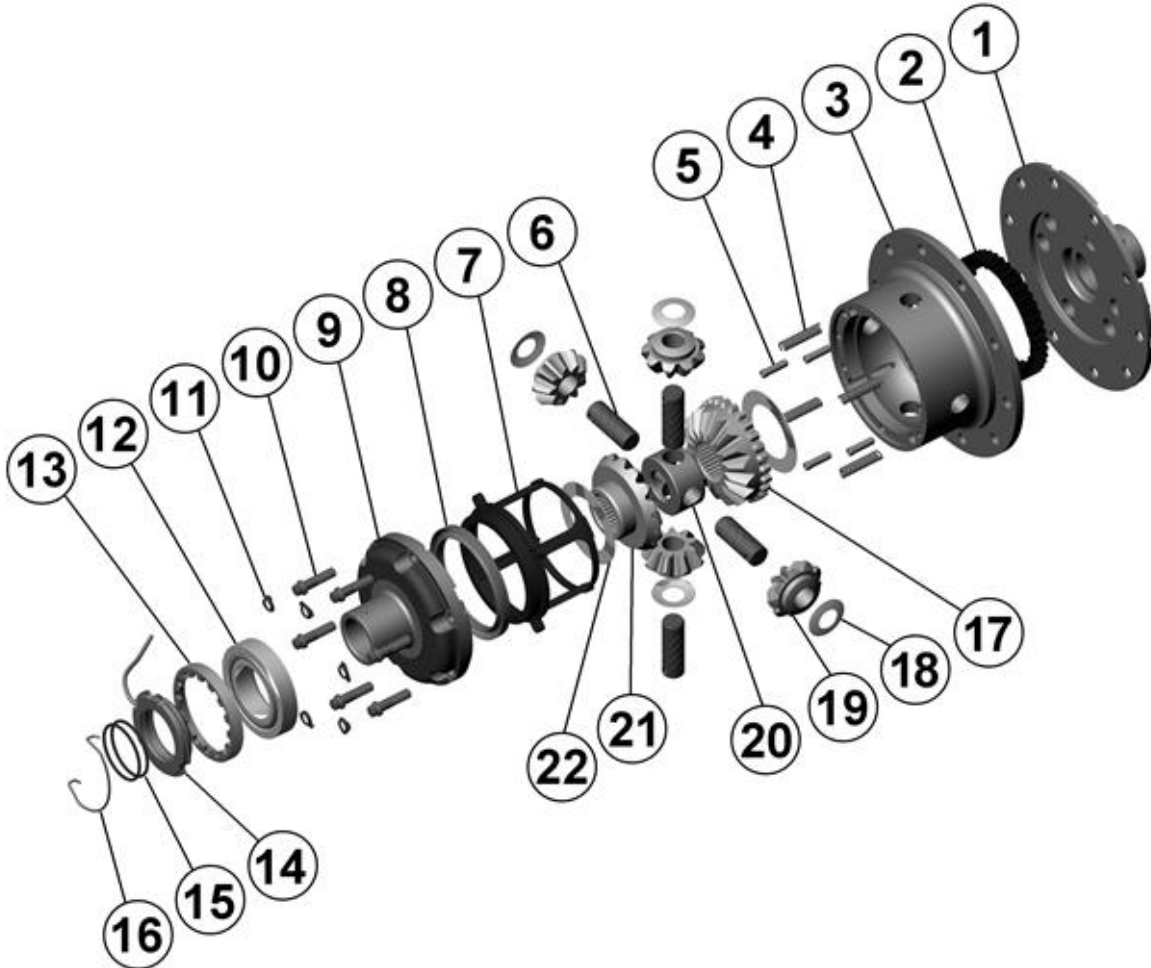

RD24

Nissan H233B,33 SPL**

****THIS MODEL WAS SUPERSEDED BY RD135, CROSSED OUT PARTS NOT AVAILABLE**

PARTS LIST

ITEM #	QTY	DESCRIPTION	PART #	NOTES
01	1	FLANGE CAP	020302	
02	1	CLUTCH GEAR	050202	
03	1	DIFFERENTIAL CASE	040307	
04	1	RETURN SPRINGS (PK OF 4)	150101SP	
05	1	RETAINING PIN SET (PK OF 4)	120303SP	
06	4	SHORT CROSS SHAFT	060402	
07	1	PISTON	040202SP	
08	1	ANNULAR SEAL	160905SP	
09	1	CYLINDER CAP ASSEMBLY	030214	
10	1	CYL CAP RETAINING BOLT (PK OF 8)	200205SP	
11	1	LOCKING TAB (8mm) (PK OF 8)	150401SP	
12	1	TAPERED ROLLER BEARING	NOT SUPPLIED	
13	1	ADJUSTER NUT	100102SP	
14	1	SEAL HOUSING KIT	081902SP	
15	1	SEAL HOUSING O-RINGS (PK OF 2)	160235-2	1
16	1	SEAL HOUSING RETAINING CLIP	150601SP	
17	1	SPLINED SIDE GEAR	SEE NOTE	3
18	1	PINION THRUST WASHER (PK OF 4)	151102SP	
19	4	PINION GEAR	SEE NOTE	3
20	1	SPIDER BLOCK	070201SP	
21	1	SIDE GEAR	SEE NOTE	3
22	1	S GEAR THRUST WASHER (PK OF 2)	151002SP	
*	9	RING GEAR BOLT SPACER	4581061	2
*	1	BULKHEAD FITTING KIT (O-RING TYPE)	170111	
*	1	PUSH-IN FITTING (5mm to 1/8"BSPP)	170201SP	
*	1	AIR LINE (5mm DIA X 6m LONG)	170301SP	
*	1	SOLENOID VALVE (12V)	180103	
*	1	SWITCH RR LOCKER	180224	
*	1	CABLE TIE (PK OF 25)	180305	
*	1	OPERATING & SERVICE MANUAL	210200	
*	1	INSTALLATION GUIDE	210224	

RD24

Nissan H233B,33 SPL**

****THIS MODEL WAS SUPERSEDED BY RD135, CROSSED OUT PARTS NOT AVAILABLE****EXPLODED DIAGRAM****SPECIFICATIONS**

Axle Spline	33 tooth, Ø33.3mm [1.31"]
Ratio Supported	All
Ring Gear ID	146.0mm [5.75"]
Ring Gear Bolts	9 bolts on Ø176mm [6.93"]
Ring Gear Bolt Size	12mm
Ring Gear Torque	142Nm [105 ft-lb]
Backlash	0.15-0.20mm [0.006-0.008"]
Bearing Cap Torque	99Nm [73 ft-lb]