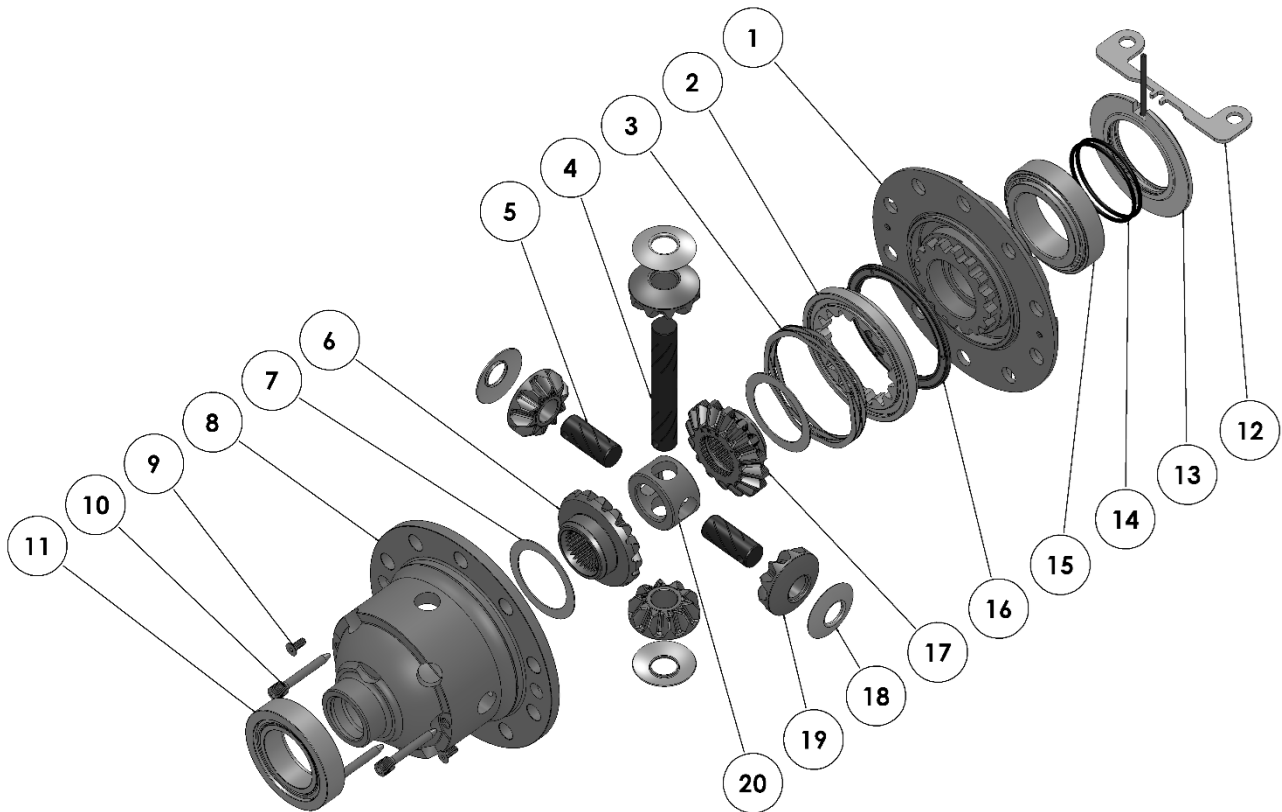

RD244

Dana M200, Jeep JL Sport RR

PARTS LIST

ITEM #	QTY	DESCRIPTION	PART #	NOTES
01	1	FLANGE CAP KIT	028525SP	
02	1	CLUTCH GEAR & WAVESPRING KIT	050902SP	
03	1	WAVESPRING	150702SP	
04	1	LONG CROSS SHAFT	061302SP	
05	2	SHORT CROSS SHAFT	061402SP	
06	1	SIDE GEAR	SEE NOTE	2
07	4	PINION THRUST WASHER	SEE NOTE	3
08	1	DIFFERENTIAL CASE	013121SP	
09	1	COUNTERSUNK SCREW (PK OF 2)	200213SP	
10	1	RETAINING PIN (PK OF 4)	120601SP	
11	-	TAPERED ROLLER BEARING	NOT SUPPLIED	4
12	1	SEAL HOUSING BRACKET	220223	
13	1	SEAL HOUSING KIT	081828SP	
14	1	SEAL HOUSING O-RINGS (PK OF 2)	160248-2	1
15	1	TAPERED ROLLER BEARING	160116	4
16	1	BONDED SEAL	160701SP	
17	1	SPLINED SIDE GEAR	SEE NOTE	2
18	2	SIDE GEAR THRUST WASHER	SEE NOTE	3
19	4	PINION GEAR	SEE NOTE	2
20	1	SPIDER BLOCK	070503SP	
*	1	SHIM KIT	SHK008	
*	1	BULKHEAD FITTING KIT (BANJO TYPE)	170114	
*	1	AIR LINE (6mm DIA X 6m LONG)	170314SP	
*	1	SOLENOID VALVE (12V)	180103	
*	1	SWITCH RR LOCKER	180224	
*	1	CABLE TIE (PK OF 25)	180305	
*	1	OPERATING & SERVICE MANUAL	210200	
*	1	INSTALLATION GUIDE	2102245	

* *Not illustrated in exploded view*

NOTES

- 1 For replacement O-rings use only BS140 Viton 75.
- 2 Available only as complete 6 gear set # 728J101
- 3 Available only as complete thrust washer kit #730J01
- 4 This differential uses 2 different sized carrier bearings – Timken 32010X (ARB #160116) on the Flange Cap side, and Timken LM603049-LM603012 on the Case side.

RD244

Dana M200, Jeep JL Sport RR

EXPLODED DIAGRAM**SPECIFICATIONS**

Axle Spline	29 tooth, Ø31.5mm [1.24"]
Ratio Supported	All
Ring Gear ID	121.3mm [4.776"]
Ring Gear OD	200.00mm [7.874"]
Ring Gear Bolts	10 bolts on Ø145.5mm [5.728"]
Ring Gear Torque	180Nm [132 ft-lb]
Backlash	0.12-0.18mm [0.003-0.005"]
Bearing Cap Torque	80Nm [59 ft-lb]