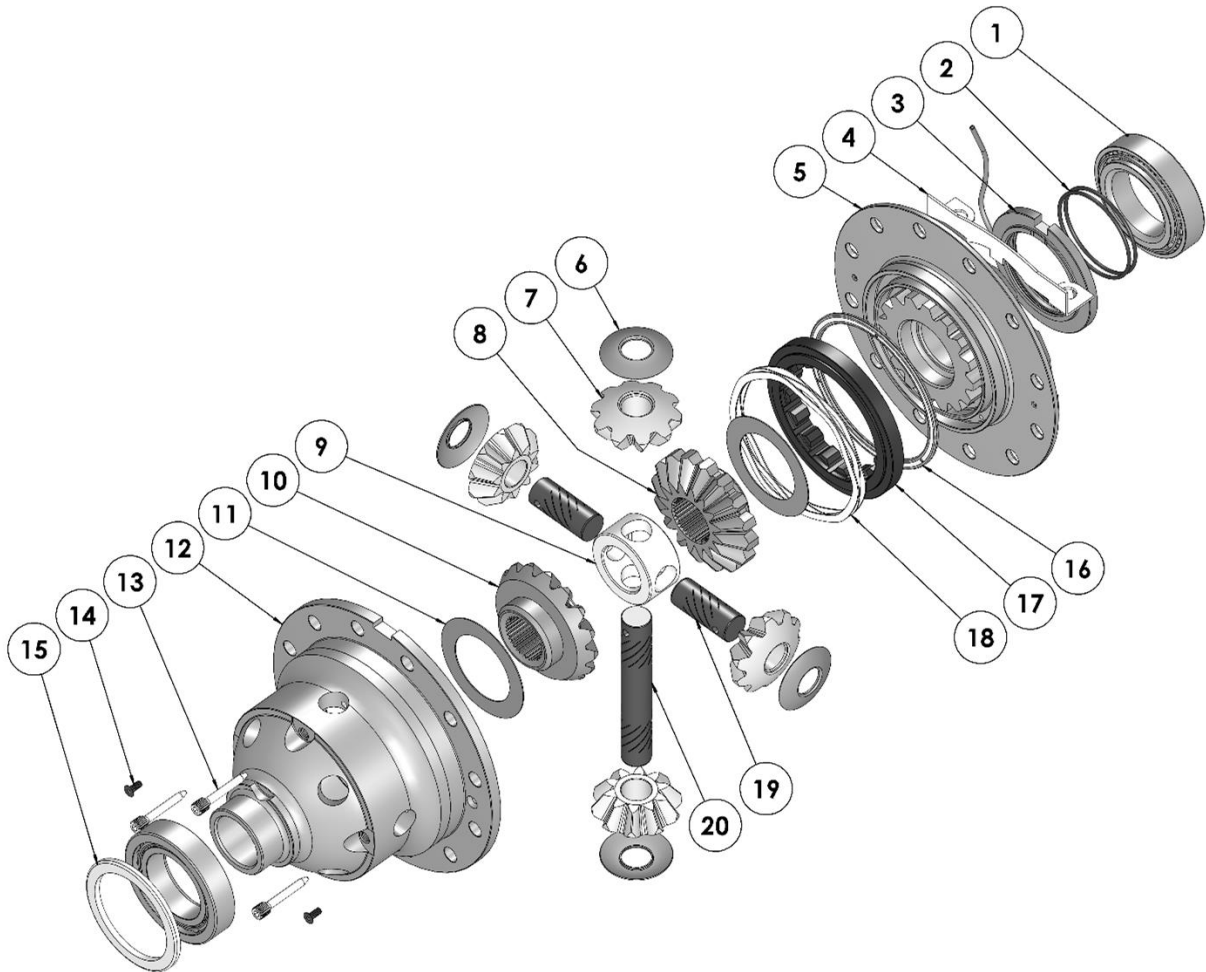

RD256

Dana 80X,40 SPL,Low Speed

PARTS LIST

ITEM #	QTY	DESCRIPTION	PART #	NOTES
1	2	TAPERED ROLLER BEARINGS	NOT SUPPLIED	
2	1	SEAL HOUSING O-RINGS (PK OF 2)	160251SP	1
3	1	SEAL HOUSING KIT	082107SP	3
4	1	SEAL HOUSING BRACKET	220212	
5	1	FLANGE CAP KIT	028622SP	3
6	4	PINION GEAR THRUST WASHER	SEE NOTE	4
7	4	PINION GEAR	SEE NOTE	2
8	1	SPLINED SIDE GEAR	SEE NOTE	2
9	1	SPIDER BLOCK	070402SP	
10	1	SIDE GEAR	SEE NOTE	2
11	2	SIDE GEAR THRUST WASHER	SEE NOTE	4
12	1	DIFFERENTIAL CASE	013235SP	3
13	1	RETAINING PIN SET (PK OF 4)	120601SP	
14	1	COUNTERSUNK SCREW (PK OF 2)	200214SP	
15	2	MASTER SHIM (OD Ø104.5)	150357	
*	2	MASTER SHIM (OD Ø95.8)	150331	
16	1	BONDED SEAL	160706SP	
17	1	CLUTCH GEAR & WAVESPRING KIT	050909SP	
18	1	WAVESPRING	150705SP	
19	2	SHORT CROSS SHAFT	061601SP	
20	1	LONG CROSS SHAFT	061501SP	
*	1	SHIM KIT (OD Ø104.5)	SHK006	
*	1	SHIM KIT (OD Ø95.8)	SHK001	
*	1	BULKHEAD FITTING KIT (BANJO TYPE)	170114	5
*	1	AIR LINE (6mm DIA X 6m LONG)	170314	5
*	1	SOLENOID VALVE (12V)	180103	
*	1	SWITCH FR OR RR LOCKER	180225	
*	1	CABLE TIE (PK OF 25)	180305	
*	1	OPERATING & SERVICE MANUAL	210200	
*	1	INSTALLATION GUIDE	2102256	

* *Not illustrated in exploded view*

NOTES

- 1 For replacement O-rings use only BS149 Viton 75.
- 2 Available only as complete 6 gear set # 728K051
- 3 Diffs built pre June 2014 (serial numbers before 14060001) have 082106 Seal Housing, 013214 Case, and 028614 Flange Cap.
- 4 Available only as complete thrust washer kit #730K01
- 5 All diffs produced before serial #17070001 came with 5mm air connection system. For information contact ARB.

RD256

Dana 80X,40 SPL,Low Speed

EXPLODED DIAGRAM**SPECIFICATIONS**

Axle Spline	40 tooth, Ø43.4mm [1.71"]
Ratio Supported	Varies
Ring Gear ID	174.9mm [6.89"]
Ring Gear OD	267mm [10.5"]
Ring Gear Bolts	12 bolts on Ø203mm [8.00"]
Ring Gear Torque	149Nm [110 ft-lb]
Backlash	0.15-0.25mm [0.006-0.010"]
Bearing Cap Torque	108Nm [80 ft-lb]