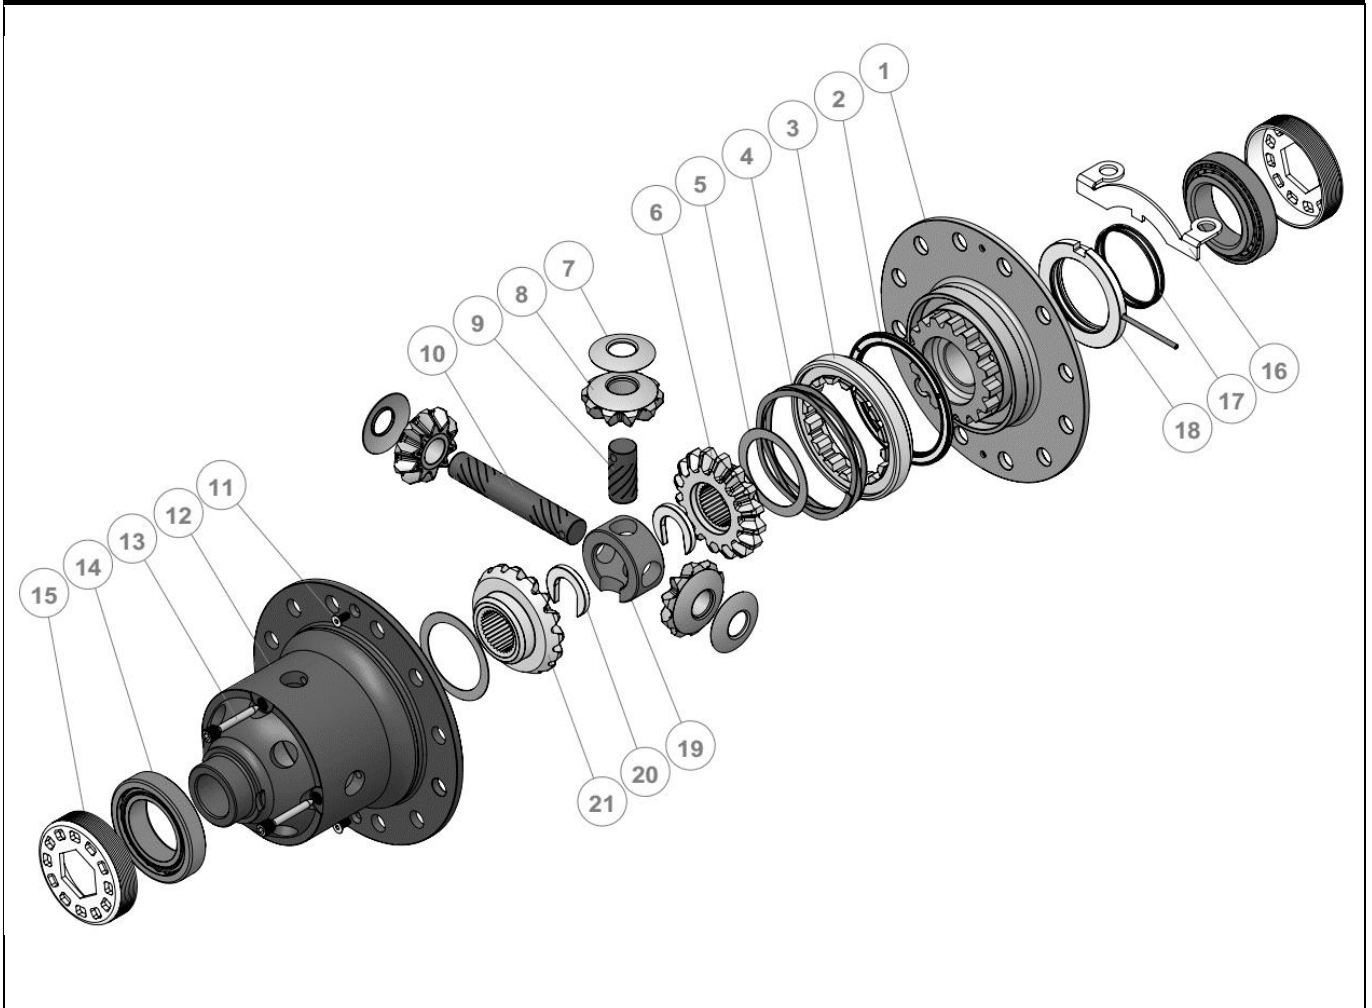

**RD259**

Dodge Ram 1500, 31 SPL 9.25" Rear ZF C-clip Axle

### PARTS LIST

ITEM #	QTY	DESCRIPTION	PART #	NOTES
01	1	FLANGE CAP KIT	027357SP	
02	1	BONDED SEAL	160702SP	
03	1	CLUTCH GEAR & WAVESPRING KIT	050901SP	
04	1	WAVESPRING	150701SP	
05	2	SIDE GEAR THRUST WASHER	SEE NOTE	3
06	1	SPLINED SIDE GEAR	SEE NOTE	2
07	3	PINION THRUST WASHER	SEE NOTE	3
08	3	PINION GEAR	SEE NOTE	2
09	1	SHORT CROSS SHAFT	060403SP	
10	1	LONG CROSS SHAFT	060204SP	
11	1	COUNTERSUNK SCREW (PK OF 2)	200213SP	
12	1	DIFFERENTIAL CASE	013057SP	
13	1	RETAINING PIN SET (PK OF 4)	120601SP	
14	2	TAPERED ROLLER BEARING	NOT SUPPLIED	
15	2	ADJUSTER NUT	NOT SUPPLIED	
16	1	SEAL HOUSING BRACKET	220228	4
*	1	SEAL HOUSING BRACKET	220237	4
17	1	SEAL HOUSING O-RINGS (PK OF 2)	160257-2	1
18	1	SEAL HOUSING KIT	081830SP	
19	1	SPIDER BLOCK	070902SP	
20	2	C-CLIP	NOT SUPPLIED	
21	1	SIDE GEAR	SEE NOTE	2
*	1	HEX TOOL	220229	
*	1	BULKHEAD FITTING KIT (BANJO TYPE)	170114	
*	1	AIR LINE (6mm DIA X 6m LONG)	170314SP	
*	1	SOLENOID VALVE (12V)	180103	
*	1	SWITCH RR LOCKER	180224	
*	1	CABLE TIE (PK OF 25)	180305	
*	1	OPERATING & SERVICE MANUAL	210200	
*	1	INSTALLATION GUIDE	2102259	

\* *Not illustrated in exploded view*

**RD259**

Dodge Ram 1500, 31 SPL 9.25" Rear ZF C-clip Axle

**EXPLODED DIAGRAM****SPECIFICATIONS**

Axle Spline	31 tooth, Ø33.7mm [1.33"]
Ratio Supported	All
Ring Gear ID	144.5mm [5.69"]
Ring Gear OD	234.86mm [9.25"]
Ring Gear Bolts	12 bolts on Ø180.0mm [7.09"]
Ring Gear Torque	225Nm [166 ft-lb]
Backlash	0.12-0.20mm [0.005-0.008"]
Bearing Cap Torque	136Nm [100 ft-lb]