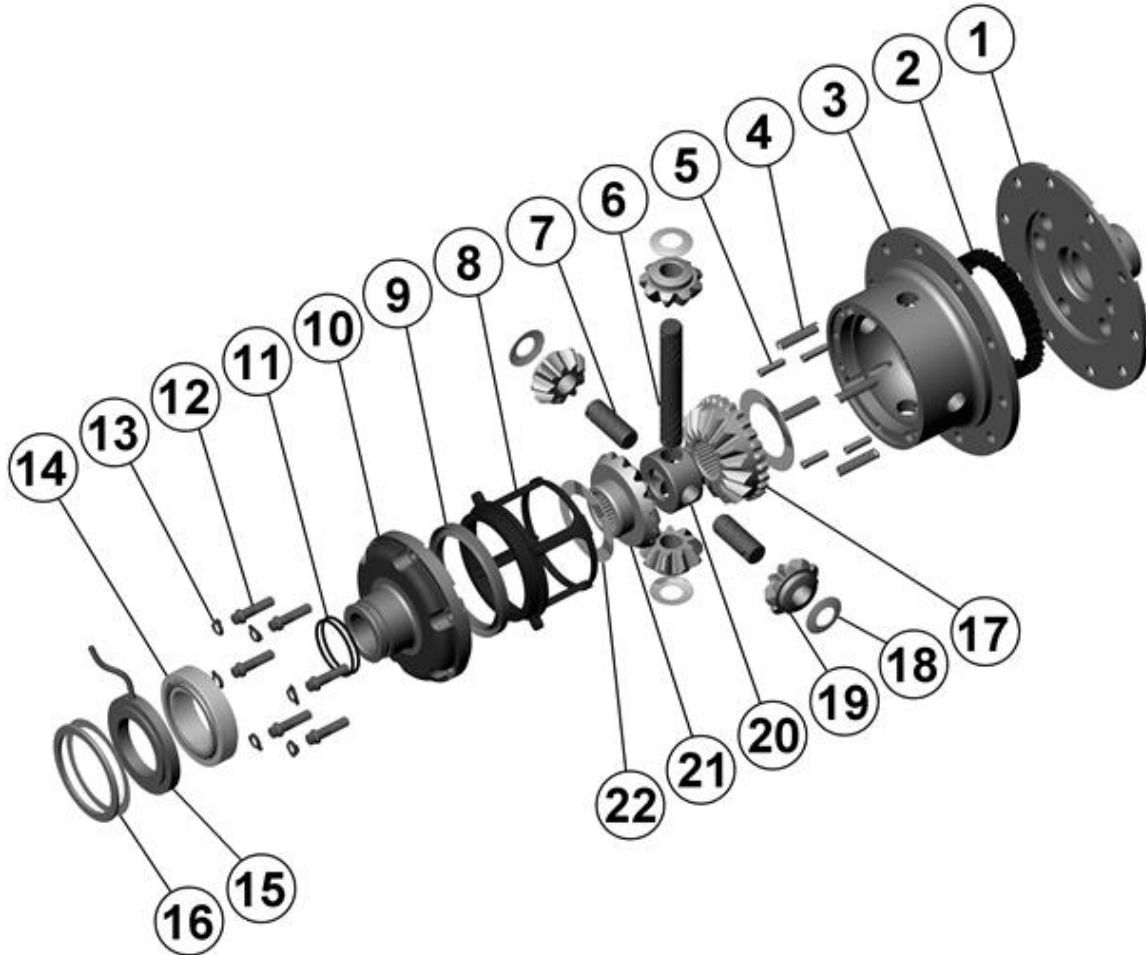

### PARTS LIST

ITEM #	QTY	DESCRIPTION	PART #	NOTES
01	1	FLANGE CAP	021801	
02	1	CLUTCH GEAR	050501	
03	1	DIFFERENTIAL CASE	011901	
04	1	RETURN SPRINGS (PK OF 4)	150102SP	
05	1	RETAINING PIN SET (PK OF 4)	120401SP	
06	1	LONG CROSS SHAFT	060104SP	
07	2	SHORT CROSS SHAFT	060306	
08	1	PISTON	040601SP	
09	1	U-RING	160303SP	
10	1	CYLINDER CAP	030901	
11	1	SEAL HOUSING O-RINGS (PK OF 2)	160210-2	1
12	1	CYL CAP RETAINING BOLT (PK OF 8)	200207SP	
13	1	LOCKING TAB (6mm) (PK OF 8)	150402SP	
14	1	TAPERED ROLLER BEARING	160105	2
15	1	SEAL HOUSING KIT	080603SP	
16	1	SHIM KIT	SHK003	
17	1	SPLINED SIDE GEAR	131004R	
18	1	PINION THRUST WASHER (PK OF 4)	151105SP	
19	4	PINION GEAR	140501R	
20	1	SPIDER BLOCK	070501	
21	1	SIDE GEAR	130901R	
22	1	S GEAR THRUST WASHER (PK OF 2)	151005SP	
*	1	BULKHEAD FITTING KIT	170102	
*	1	PUSH-IN FITTING (5mm to 1/8"BSPP)	170201SP	
*	1	AIR LINE (5mm DIA X 6m LONG)	170301SP	
*	1	SOLENOID VALVE (12V)	180103	
*	1	SWITCH FR LOCKER	180223	
*	1	CABLE TIE (PK OF 25)	180305	
*	1	OPERATING & SERVICE MANUAL	210200	
*	1	INSTALLATION GUIDE	210230	

### NOTES

- 1 For replacement O-rings use only BS028 Viton 75.
- 2 For replacement bearing use Timken part # LM501349 / LM501310.
- Not for use in IFS Dana 30 models.

**RD30**

Dana 30,27 SPL,3.73 & UP\*\*

**\*\*THIS MODEL WAS SUPERSEDED BY RD100, CROSSED OUT PARTS NOT AVAILABLE**

### SPECIFICATIONS

Axle Spline	27 tooth, Ø29.5mm [1.16"]
Ratio Supported	3.73:1 & up
Ring Gear ID	114.3mm [4.50"]
Ring Gear OD	183mm [7.2"]
Ring Gear Bolts	10 bolts on Ø133mm [5.24"]
Ring Gear Torque	75Nm [55 ft-lb]
Backlash	0.15-0.25mm [0.006-0.010"]
Bearing Cap Torque	81Nm [60 ft-lb]