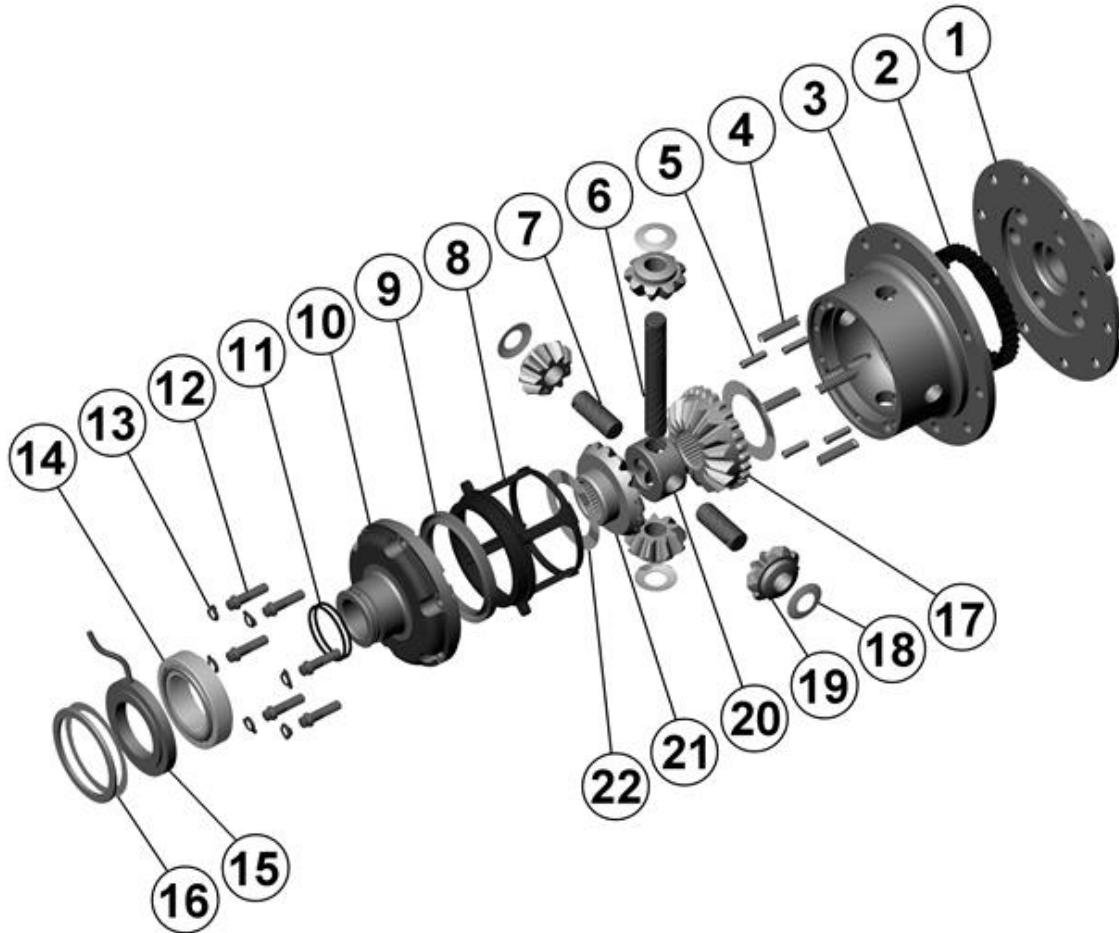

RD31

Dana 30,27 SPL,3.54 & DN**

****THIS MODEL IS SUPERSEDED BY RD101, CROSSED OUT PARTS NOT AVAILABLE**

PARTS LIST

ITEM #	QTY	DESCRIPTION	PART #	NOTES
01	1	FLANGE CAP	021802	
02	1	CLUTCH GEAR	050501	
03	1	DIFFERENTIAL CASE	011902	
04	1	RETURN SPRING (PK OF 4)	150102SP	
05	1	RETAINING PIN SET (PK OF 4)	120401SP	
06	1	LONG CROSS SHAFT	060104SP	
07	2	SHORT CROSS SHAFT	060306	
08	1	PISTON	040601SP	
09	1	U-RING	160303SP	
10	1	CYLINDER CAP	030901	
11	1	SEAL HOUSING O-RINGS (PK OF 2)	160210-2	1
12	1	CYL CAP RETAINING BOLT (PK OF 8)	200207SP	
13	1	LOCKING TAB (6mm) (PK OF 8)	150402SP	
14	1	TAPERED ROLLER BEARING	160105	2
15	1	SEAL HOUSING KIT	080603SP	
16	1	SHIM KIT	SHK003	
17	1	SPLINED SIDE GEAR	131004R	
18	1	PINION THRUST WASHER (PK OF 4)	151105SP	
19	4	PINION GEAR	140501R	
20	1	SPIDER BLOCK	070501	
21	1	SIDE GEAR	130901R	
22	1	S GEAR THRUST WASHER (PK OF 2)	151005SP	
*	1	BULKHEAD FITTING KIT	170102	
*	1	PUSH-IN FITTING (5mm to 1/8"BSPP)	170201SP	
*	1	AIR LINE (5mm DIA X 6m LONG)	170301SP	
*	1	SOLENOID VALVE (12V)	180103	
*	1	SWITCH FR LOCKER	180223	
*	1	CABLE TIE (PK OF 25)	180305	
*	1	OPERATING & SERVICE MANUAL	210200	
*	1	INSTALLATION GUIDE	210231	

* *Not illustrated in exploded view*

NOTES

- 1 For replacement O-rings use only BS028 Viton 75.
- 2 For replacement bearing use Timken part # LM501349 / LM501310.
- Not for use in IFS Dana 30 models.

RD31

Dana 30,27 SPL,3.54 & DN**

****THIS MODEL IS SUPERSEDED BY RD101, CROSSED OUT PARTS NOT AVAILABLE**

EXPLODED DIAGRAM

SPECIFICATIONS

Axle Spline	27 tooth, Ø29.5mm [1.16"]
Ratio Supported	3.54:1 & down
Ring Gear ID	114.3mm [4.50"]
Ring Gear OD	183mm [7.2"]
Ring Gear Bolts	10 bolts on Ø133mm [5.24"]
Ring Gear Torque	75Nm [55 ft-lb]
Backlash	0.15-0.25mm [0.006-0.010"]
Bearing Cap Torque	81Nm [60 ft-lb]