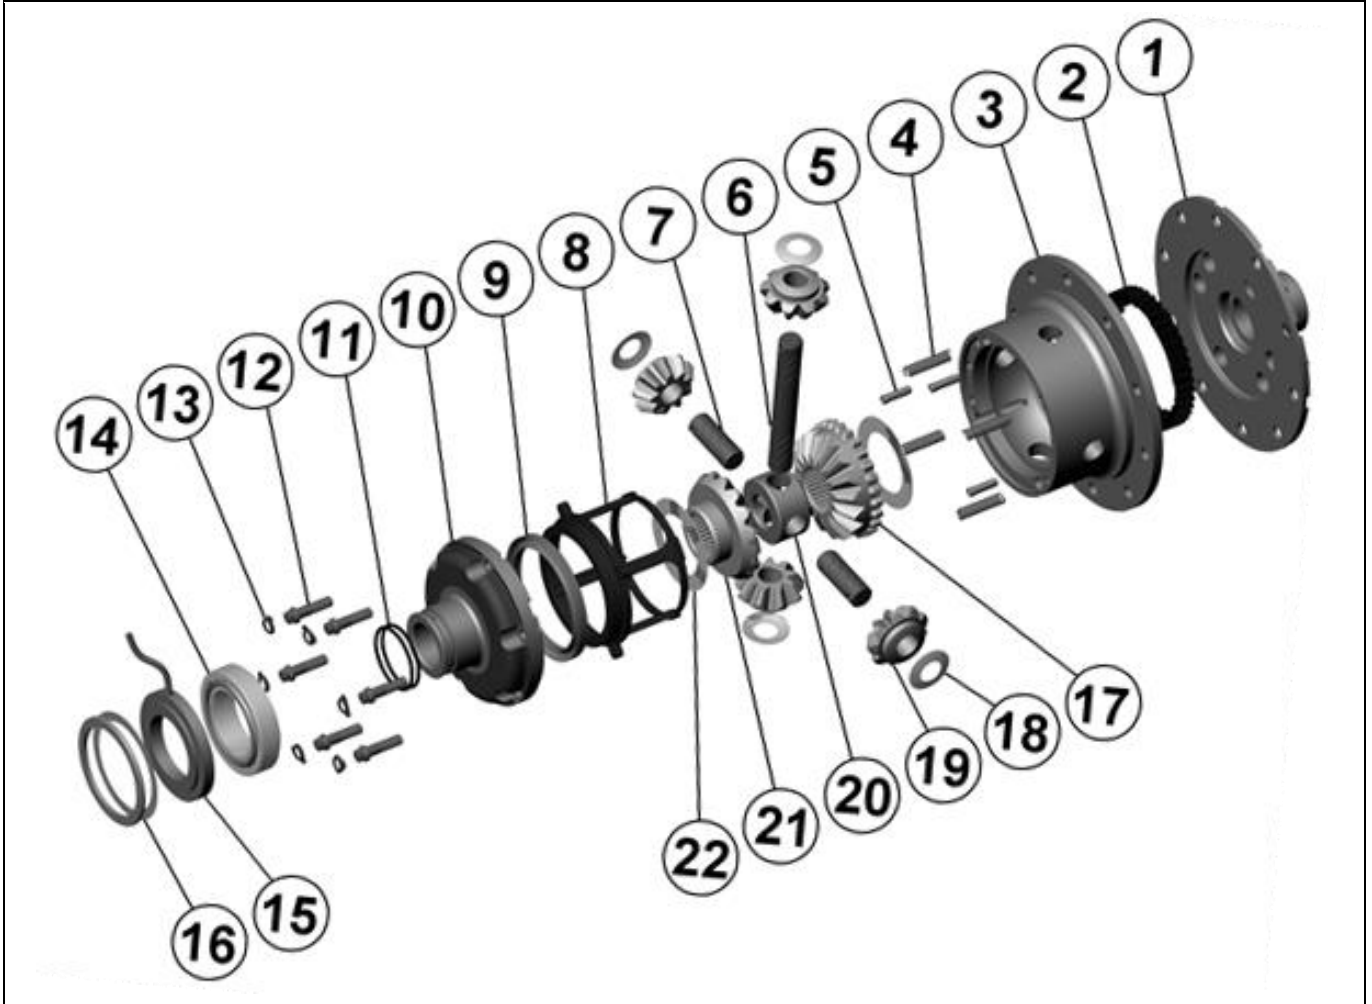

* *Not illustrated in exploded view*

NOTES

- 1 For replacement O-rings use only BS136 Viton 75
- 2 For replacement bearing use Timken part # 387A / 382A.
- 3 Available only as complete 6 gear set # 728A051
- For ratios of 3.54:1 refer to RD20 ([Section 2.20](#)).
- For information on RD32 models with metal pistons, contact ARB.
- This axle suits Dana 60 cover assemblies.

RD32

Land Rover, Salisbury, 4.70:1

****THIS MODEL WAS SUPERSEDED BY RD160, CROSSED OUT PARTS NOT AVAILABLE**

EXPLODED DIAGRAM

SPECIFICATIONS

Axle Spline	24 tooth, Ø31.5mm [1.24"]
Ratio Supported	4.70:1
Ring Gear ID	162.0mm [6.38"]
Ring Gear Bolts	12 bolts on Ø191mm [7.50"]
Ring Gear Torque	136Nm [100 ft-lb]
Backlash	0.15-0.27mm [0.006-0.011"]
Bearing Cap Torque	134Nm [99 ft-lb]
Pre-load Amount	0.13mm [0.005"]