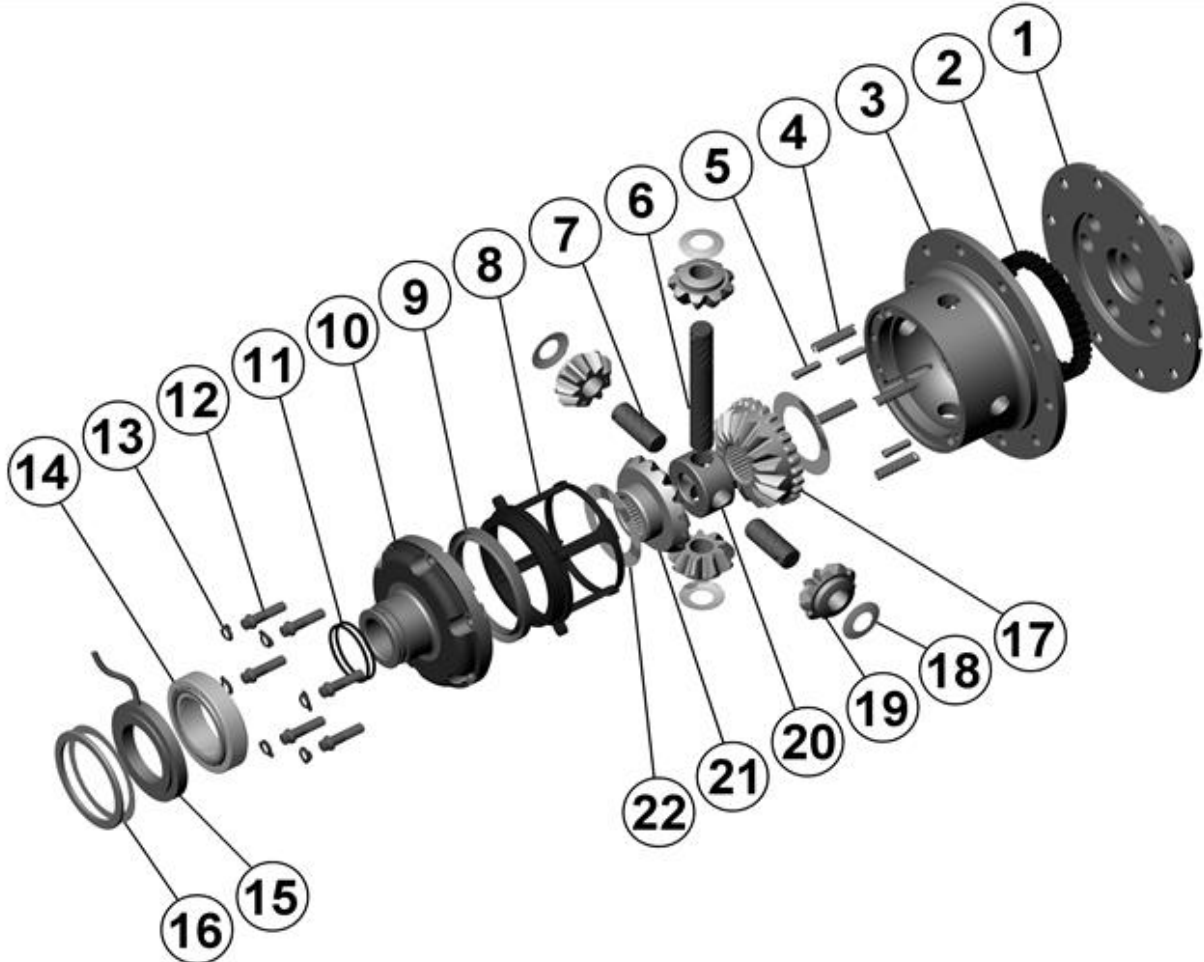

### PARTS LIST

ITEM #	QTY	DESCRIPTION	PART #	NOTES
01	1	FLANGE CAP	021502	
02	1	CLUTCH GEAR	050401	
03	1	DIFFERENTIAL CASE	011702	
04	1	RETURN SPRINGS (PK OF 4)	150101SP	
05	1	RETAINING PIN SET (PK OF 4)	120301SP	
06	1	LONG CROSS SHAFT	060703	
07	2	SHORT CROSS SHAFT	060802	
08	1	PISTON	040501SP	
09	1	BONDED SEAL	160703SP	
10	1	CYLINDER CAP	030803SP	
11	1	SEAL HOUSING O-RINGS (PK OF 2)	160207-2	1
12	1	CYL CAP RETAINING BOLT (PK OF 8)	200205SP	
13	1	LOCKING TAB (8mm) (PK OF 8)	150401SP	
14	1	TAPERED ROLLER BEARING	160107	2
15	1	SEAL HOUSING KIT	080701SP	
16	1	SHIM KIT	SHK001	
*	1	MASTER SHIM	150330	
17	1	SPLINED SIDE GEAR	SEE NOTE	3
18	1	PINION THRUST WASHER (PK OF 4)	151104SP	
19	4	PINION GEAR	SEE NOTE	3
20	1	SPIDER BLOCK	070401	
21	1	SIDE GEAR	SEE NOTE	3
22	1	S GEAR THRUST WASHER (PK OF 2)	151004SP	
*	1	BULKHEAD FITTING KIT (O-RING TYPE)	170111	
*	1	PUSH-IN FITTING (5mm to 1/8" BSPP)	170201SP	
*	1	AIR LINE (5mm DIA X 6m LONG)	170301SP	
*	1	SOLENOID VALVE (12V)	180103	
*	1	SWITCH FR OR RR LOCKER	180225	
*	1	CABLE TIE (PK OF 25)	180305	
*	1	OPERATING & SERVICE MANUAL	210200	
*	1	INSTALLATION GUIDE	210236	

### NOTES

- 1 For replacement O-rings use only BS136 Viton 75.
- 2 For replacement bearing use Timken part # 387A / 382A.
- 3 Available only as complete 6 gear set # 728E014
- For ratios of 4.56:1 and up refer to RD35 ([Section 2.35](#)).
- For Dana 60HD C-clip model refer to RD43 ([Section 2.43](#)).

**RD36**

Dana 60HD,35 SPL,4.10 & DN

**\*\*THIS MODEL WAS SUPERSEDED BY RD167, CROSSED OUT PARTS NOT AVAILABLE**

### SPECIFICATIONS

Axle Spline	35 tooth, Ø38.1mm [1.50"]
Ratio Supported	4.10:1 & down
Ring Gear ID	162.0mm [6.38"]
Ring Gear OD	248mm [9.75"]
Ring Gear Bolts	12 bolts on Ø191mm [7.50"]
Ring Gear Torque	149Nm [110 ft-lb]
Backlash	0.15-0.25mm [0.006-0.010"]
Bearing Cap Torque	108Nm [80 ft-lb]