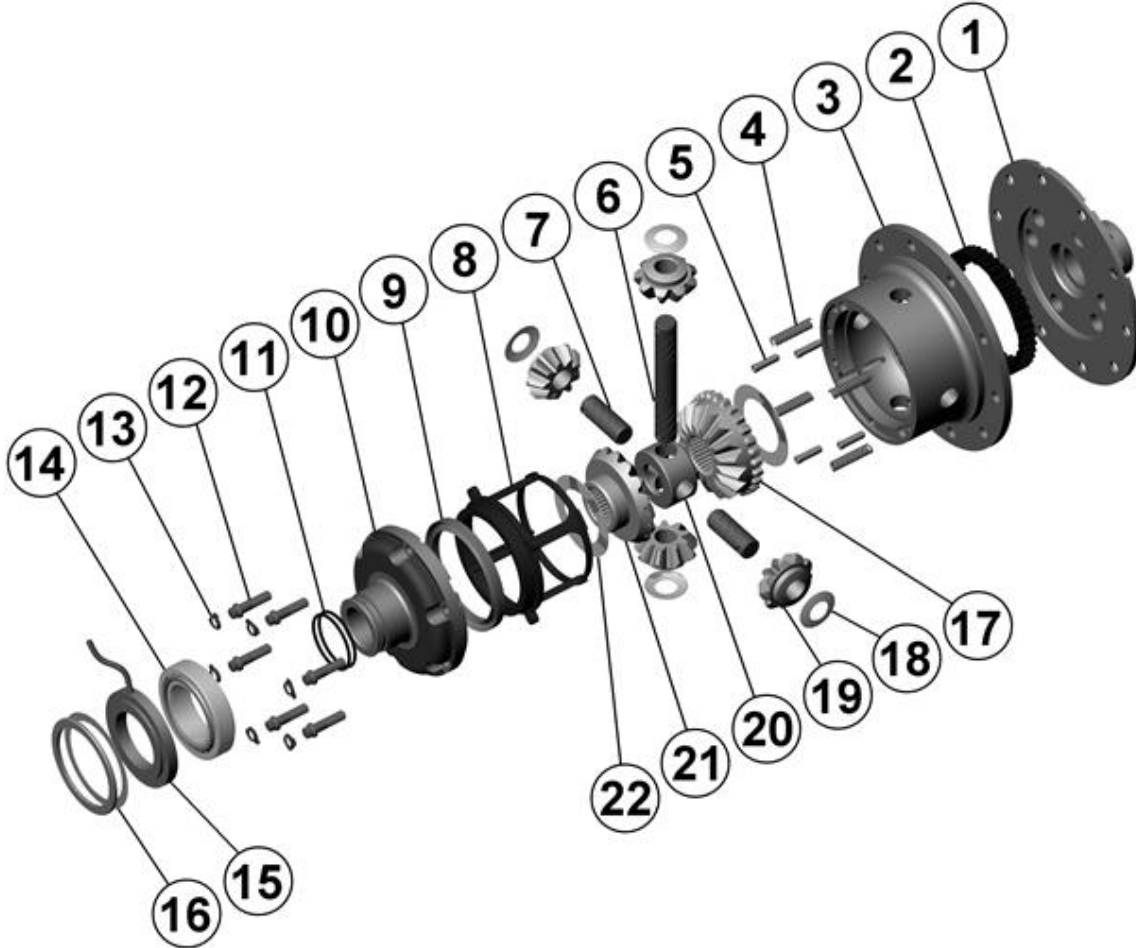

RD39

Dana 35, non C-clip, 27 SPL, 3.54 & UP**

****THIS MODEL WAS SUPERSEDED BY RD102, CROSSED OUT PARTS NOT AVAILABLE**

PARTS LIST

ITEM #	QTY	DESCRIPTION	PART #	NOTES
01	1	FLANGE CAP	021901	
02	1	CLUTCH GEAR	050501	
03	1	DIFFERENTIAL CASE	012001	
04	1	RETURN SPRING (PK OF 4)	150102SP	
05	1	RETAINING PIN SET (PK OF 4)	120401SP	
06	1	LONG CROSS SHAFT	060104SP	
07	2	SHORT CROSS SHAFT	060306	
08	1	PISTON	040601SP	
09	1	U-RING	160303SP	
10	1	CYLINDER CAP	030902	
11	1	SEAL HOUSING O-RINGS (PK OF 2)	160210-2	1
12	1	CYL CAP RETAINING BOLT (PK OF 8)	200207SP	
13	1	LOCKING TAB (6mm) (PK OF 8)	150402SP	
14	1	TAPERED ROLLER BEARING	160105	2
15	1	SEAL HOUSING KIT	080603SP	
16	1	SHIM KIT	SHK003	
17	1	SPLINED SIDE GEAR	131004R	
18	1	PINION THRUST WASHER (PK OF 4)	151105SP	
19	4	PINION GEAR	140501R	
20	1	SPIDER BLOCK	070501	
21	1	SIDE GEAR	130901R	
22	1	S GEAR THRUST WASHER (PK OF 2)	151005SP	
*	1	BULKHEAD FITTING KIT	170102	
*	1	PUSH-IN FITTING (5mm to 1/8" BSPP)	170201SP	
*	1	AIR LINE (5mm DIA X 6m LONG)	170301SP	
*	1	SOLENOID VALVE (12V)	180103	
*	1	SWITCH FR OR RR LOCKER	180225	
*	1	CABLE TIE (PK OF 25)	180305	
*	1	OPERATING & SERVICE MANUAL	210200	
*	1	INSTALLATION GUIDE	210239	

* *Not illustrated in exploded view*

NOTES

- 1 For replacement O-rings Use only BS028 Viton 75.
- 2 For replacement bearing use Timken part # LM501349 / LM501310.
- Not for use with C-clip retained rear axle models unless a C-clip eliminator kit is used.
- For Ford IFS installation refer to tech note ([Section 5.12](#)) for alternative to C-clip use.

RD39

Dana 35, non C-clip, 27 SPL, 3.54 & UP**

****THIS MODEL WAS SUPERSEDED BY RD102, CROSSED OUT PARTS NOT AVAILABLE**

EXPLODED DIAGRAM

SPECIFICATIONS

Axle Spline	27 tooth, Ø29.5mm [1.16"]
Ratio Supported	3.54:1 & up
Ring Gear ID	120.7mm [4.75"]
Ring Gear OD	193mm [7.6"]
Ring Gear Bolts	8 bolts on Ø146mm [5.75"]
Ring Gear Torque	75Nm [55 ft-lb]
Backlash	0.15-0.25mm [0.006-0.010"]
Bearing Cap Torque	75Nm [55 ft-lb]