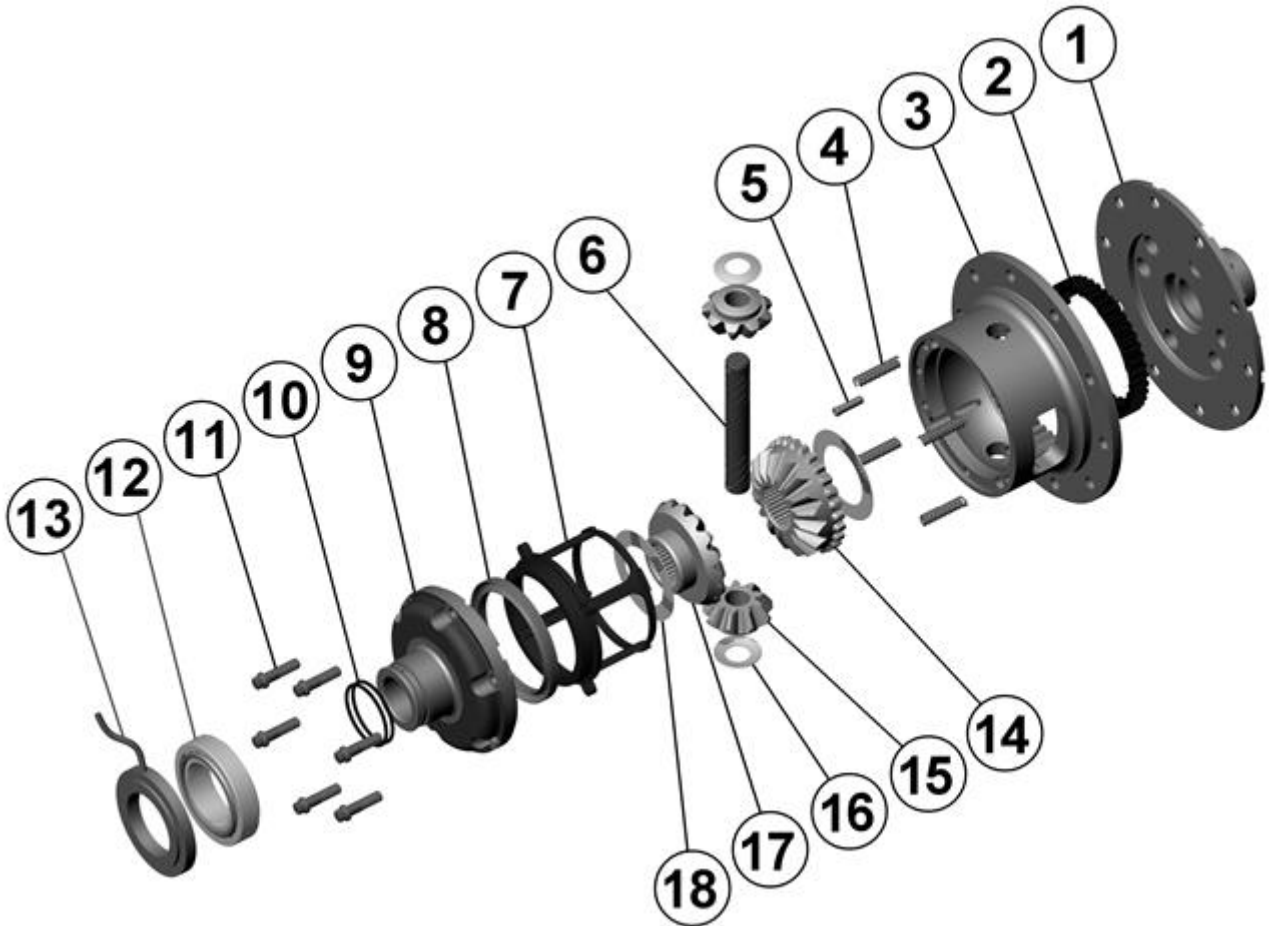

RD40

GM 14 Bolt, 9.5", C-clip

****THIS MODEL WAS SUPERSEDED BY RD197, CROSSED OUT PARTS NOT AVAILABLE**

PARTS LIST

ITEM #	QTY	DESCRIPTION	PART #	NOTES
01	1	FLANGE CAP	022001	
02	1	CLUTCH GEAR	050402	
03	1	DIFFERENTIAL CASE	012101	
04	1	RETURN SPRINGS (PK OF 4)	150101SP	
05	1	RETAINING PIN SET (PK OF 4)	120401SP	
06	1	LONG CROSS SHAFT	060901	
07	1	PISTON	040501SP	
08	1	BONDED SEAL	160703SP	
09	1	CYLINDER CAP	031001	
10	1	SEAL HOUSING O-RINGS (PK OF 2)	160211-2	1
11	1	CYL CAP RETAINING BOLT (PK OF 8)	200204SP	
12	1	TAPERED ROLLER BEARING	160110	2
13	1	SEAL HOUSING KIT	080901SP	
14	1	SPLINED SIDE GEAR	SEE NOTE	3
15	2	PINION GEAR	SEE NOTE	3
16	1	PINION THRUST WASHER (PK OF 4)	151104SP	
17	1	SIDE GEAR	SEE NOTE	3
18	1	S GEAR THRUST WASHER (PK OF 2)	151004SP	
*	1	'C' CLIP KIT	CCK002	
*	1	M6 RETAINING BOLT	200204	
*	1	LOCK WASHER	4581059	
*	1	PIN WITHDRAWAL TOOL	1201T	
*	1	BULKHEAD FITTING KIT (O-RING TYPE)	170111	
*	1	PUSH-IN FITTING (5mm to 1/8" BSPP)	170201SP	
*	1	AIR LINE (5mm DIA X 6m LONG)	170301SP	
*	1	SOLENOID VALVE (12V)	180103	
*	1	SWITCH RR LOCKER	180224	
*	1	CABLE TIE (PK OF 25)	180305	
*	1	OPERATING & SERVICE MANUAL	210200	
*	1	INSTALLATION GUIDE	210240	

* *Not illustrated in exploded view*

NOTES

- 1 For replacement O-rings use only BS135 Viton 75.
- 2 For replacement bearing use Timken part # JLM506849 / JLM506810.
- 3 Available only as complete 4 gear set #728E022C
- Ring gear bolts are M12x1.5mm left-hand thread, and must be removed in a clockwise direction.
- Variation in OE casting may require modification to the bearing cap to suit lock tab position.

RD40

GM 14 Bolt, 9.5", C-clip

****THIS MODEL WAS SUPERSEDED BY RD197, CROSSED OUT PARTS NOT AVAILABLE**

EXPLODED DIAGRAM

SPECIFICATIONS

Axle Spline	33 tooth, Ø34.8mm [1.37"]
Ratio Supported	All
Ring Gear ID	152.9mm [6.02"]
Ring Gear OD	241mm [9.50"]
Ring Gear Bolts	12 bolts on Ø181mm [7.13"]
Ring Gear Torque	102Nm [75 ft-lb]
Backlash	0.15-0.25mm [0.006-0.010"]
Bearing Cap Torque	108Nm [80 ft-lb]