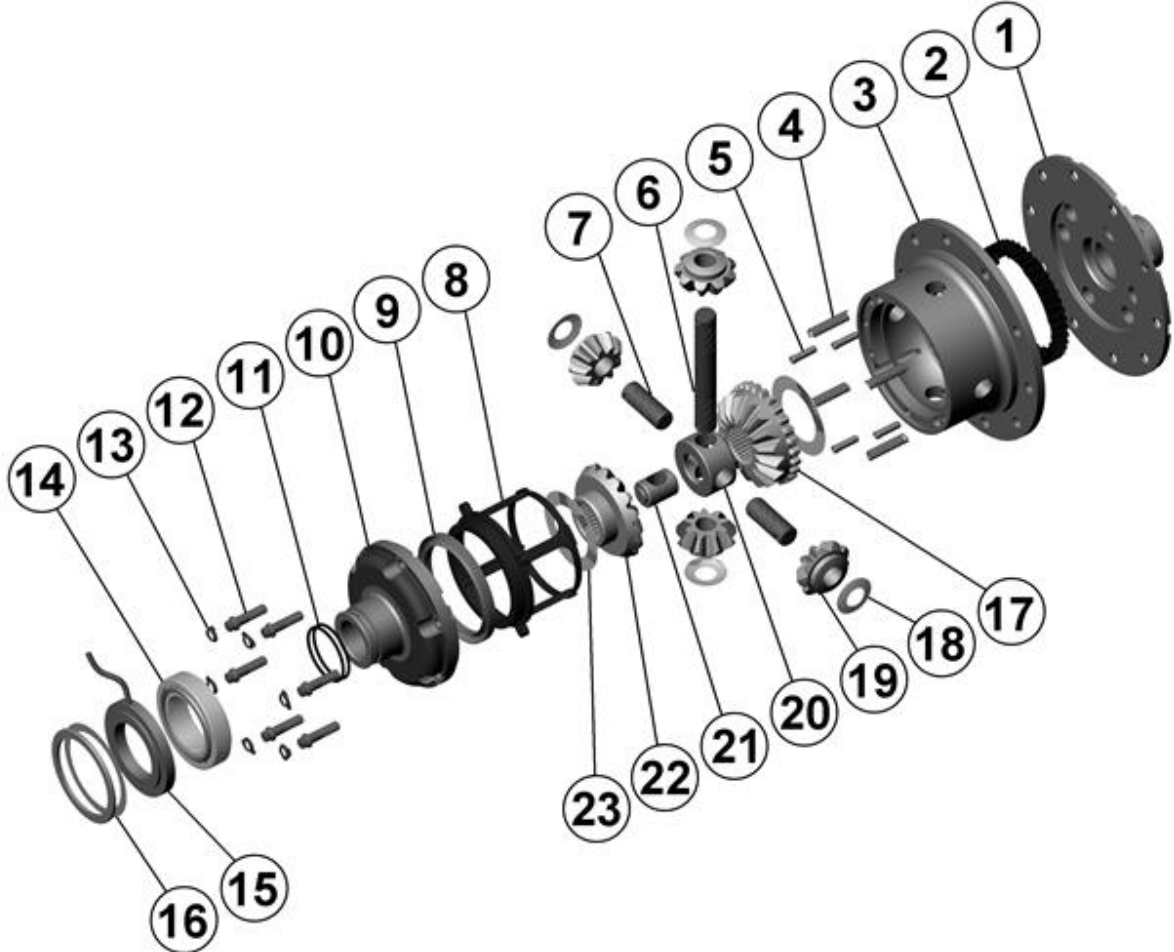

RD41

Mitsubishi Jeep,RR**

****THIS MODEL IS NO LONGER IN PRODUCTION, CROSSED OUT PARTS ARE UNAVAILABLE**

PARTS LIST

ITEM #	QTY	DESCRIPTION	PART #	NOTES
01	1	FLANGE CAP	020503	
02	1	CLUTCH GEAR	050102	
03	1	DIFFERENTIAL CASE	010505	
04	1	RETURN SPRINGS (PK OF 4)	150101SP	
05	1	RETAINING PIN SET (PK OF 2)	120102SP	
*	1	RETAINING PIN SET (PK OF 2)	120302SP	
06	1	LONG CROSS SHAFT	060403	
07	2	SHORT CROSS SHAFT	060303	
08	1	PISTON	040103SP	
09	1	BONDED SEAL	160701SP	
10	1	CYLINDER CAP	030410	
11	1	SEAL HOUSING O-RINGS (PK OF 2)	160205-2	1
12	1	CYL CAP RETAINING BOLT (PK OF 8)	200205SP	
13	1	LOCKING TAB (8mm) (PK OF 8)	150401SP	
14	1	TAPERED ROLLER BEARING	160101	2
15	1	SEAL HOUSING	080301SP	
16	1	SHIM KIT	SHK004	
17	1	SPLINED SIDE GEAR	SEE NOTE	3
18	1	PINION THRUST WASHER (PK OF 4)	151101SP	
19	4	PINION GEAR	SEE NOTE	3
20	1	SPIDER BLOCK	070401	
21	1	THRUST BLOCK	110202SP	
22	1	SIDE GEAR	SEE NOTE	3
23	1	S GEAR THRUST WASHER (PK OF 2)	151003SP	
*	1	BULKHEAD FITTING KIT (O-RING TYPE)	170111	
*	1	PUSH-IN FITTING (5mm to 1/8"BSPP)	170201SP	
*	1	AIR LINE (5mm DIA X 6m LONG)	170301SP	
*	1	SOLENOID VALVE (12V)	180103	
*	1	SWITCH FR OR RR LOCKER	180225	
*	1	CABLE TIE (PK OF 25)	180305	
*	1	OPERATING & SERVICE MANUAL	210200	
*	1	INSTALLATION GUIDE	210241	

* *Not illustrated in exploded view*

NOTES

- 1 For replacement O-rings use only BS132 Viton 75.
- 2 For replacement bearing use Timken part # LM104949 / LM104912.
- 3 Available only as complete 6 gear set # 728B081.

RD41

Mitsubishi Jeep,RR**

****THIS MODEL IS NO LONGER IN PRODUCTION, CROSSED OUT PARTS ARE UNAVAILABLE**

EXPLODED DIAGRAM

SPECIFICATIONS

Axle Spline	19 tooth, Ø31.5mm [1.24"]
Ratio Supported	All
Ring Gear ID	141.3mm [5.56"]
Ring Gear Bolts	10 bolts on Ø168mm [6.63"]